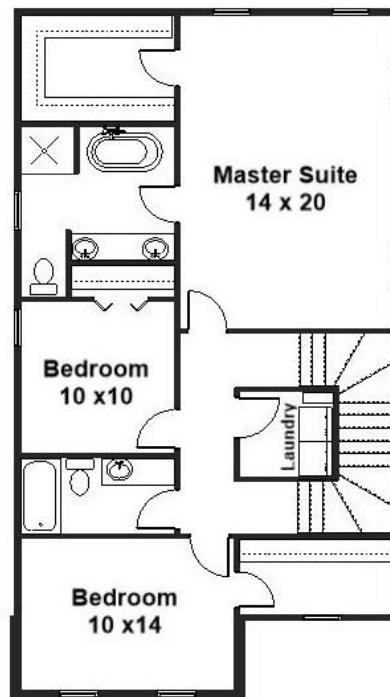

## Setting the New Standard

**In-Town 4006 D 3F**  
**2780 Sq.Ft.**

Copyright © 2017 Kraus Design  
All Rights Reserved

Requires Home Site  
40' x 120'

The **Kraus** Company  
DESIGN BUILD

248-972-5549