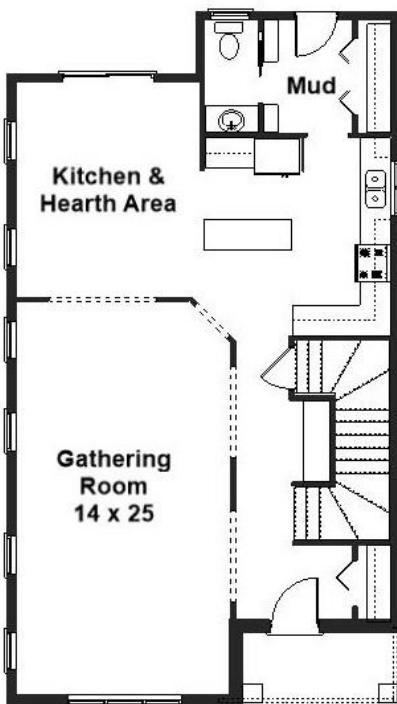

## Setting the New Standard

**In-Town 4006 D 3F**  
**2780 Sq.Ft.**

Copyright © 2017 Kraus Design  
All Rights Reserved

Requires Home Site  
40' x 120'

The **Kraus** Company  
DESIGN BUILD

248-972-5549