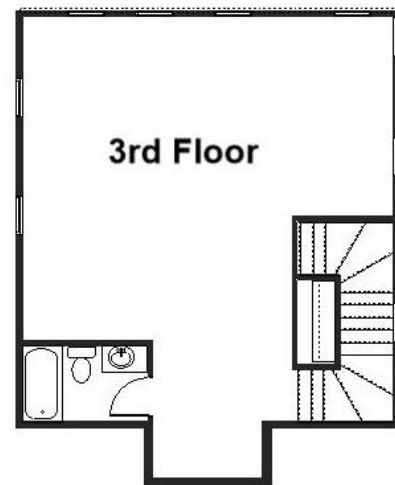

## Setting the New Standard

**In-Town 4006 D 3F**  
**2780 Sq.Ft.**

Copyright © 2017 Kraus Design  
All Rights Reserved

Requires Home Site  
40' x 120'

The **Kraus** Company  
DESIGN BUILD

248-972-5549