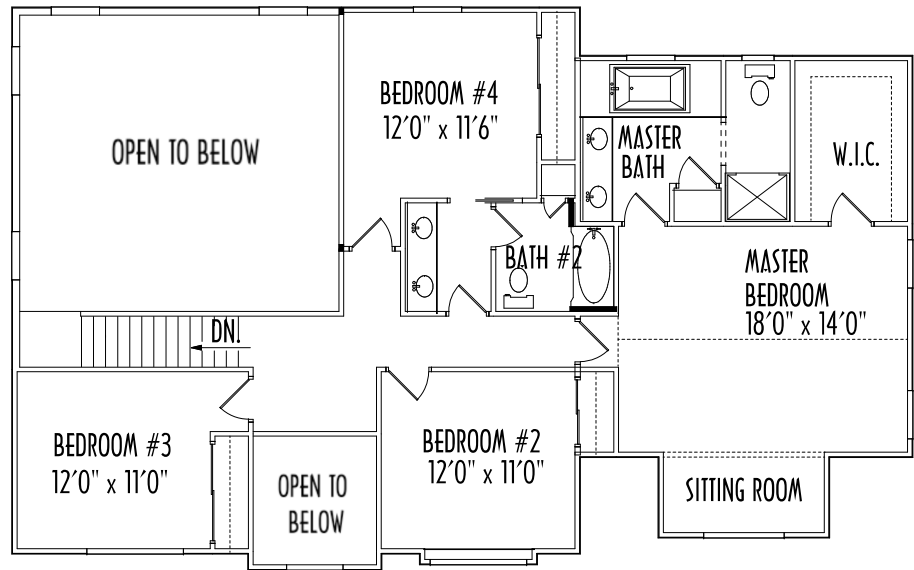

COLONIAL | 4 BED | 2.5 BATH | 2,717 SQ FT

SECOND FLOOR