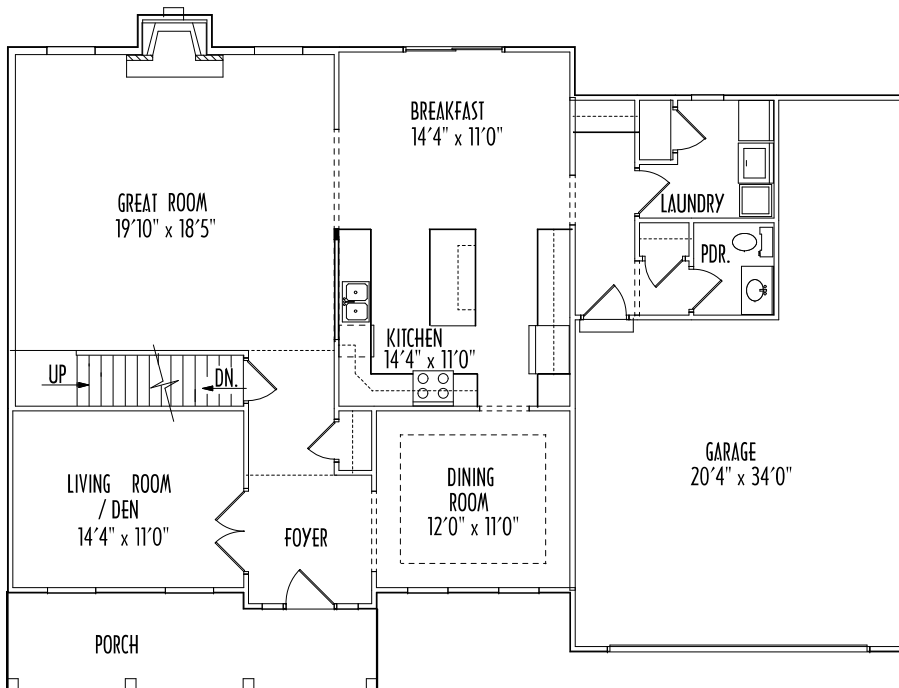

FIRST FLOOR