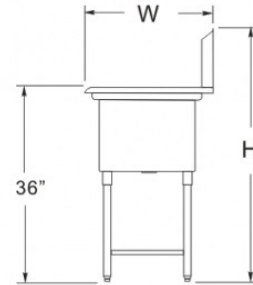

## SPECIFICATION

Stainless Steel Sink  
2-TUB 1-DB

- ALL MADE OF TYPE 304 STAINLESS STEEL
- STAINLESS STEEL LEGS WITH CROSS BRACING FOR FIRM SUPPORT
- EXTRA WELDED UNDER TUBS FOR LONGEVITY.
- STRAINERS INCLUDED

**L**  
(Left Board)

### Two Tub Sink w/Left Drain Board

Product Number	Ga	DBRD Side	DBRD length	Bowl Size (Inch)			Overall Size (Inch)			Wt. lb/EA
				W	L	D	W	L	H	
WE 1515-2L	18	Left	15	15	15	12	21	48 1/4	45	51
WE 1818-2L	18	Left	18	18	18	12	24	57 1/4	45	59
WH 2424-2L	16	Left	24	24	24	14	30	75	45	104

### Two Tub Sink w/Right Drain Board

Product Number	Ga	DBRD Side	DBRD length	Bowl Size (Inch)			Overall Size (Inch)		
				W	L	D	W	L	H
WE 1515-2R	18	Right	15	15	15	12	21	48 1/4	45
WE 1818-2R	18	Right	18	18	18	12	24	57 1/4	45
WE 2424-2R	16	Right	24	24	24	14	30	75	45