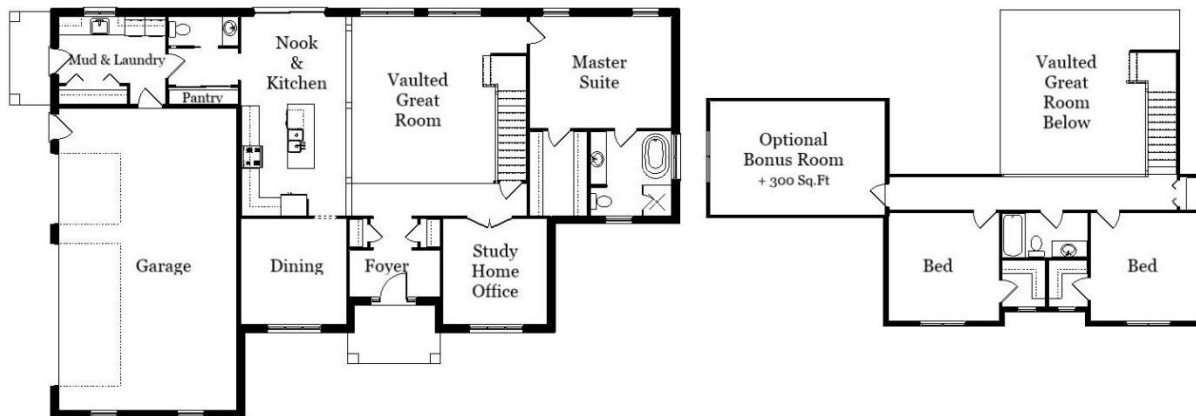

Your Land Your Style Your Home Your Way
Design + Build = Your Best Value

Shadow Creek
2300 Sq.Ft.

Copyright © 2021 Kraus Design Build
All Rights Reserved

The **Kraus** Company
DESIGN BUILD

248-972-5549

Setting the New Standard

Your Land Your Style Your Home Your Way
Design + Build = Your Best Value

Shadow Creek II MG

2425 Sq.Ft.

Copyright © 2021 Kraus Design Build
All Rights Reserved

The **Kraus** Company
DESIGN BUILD

248-972-5549