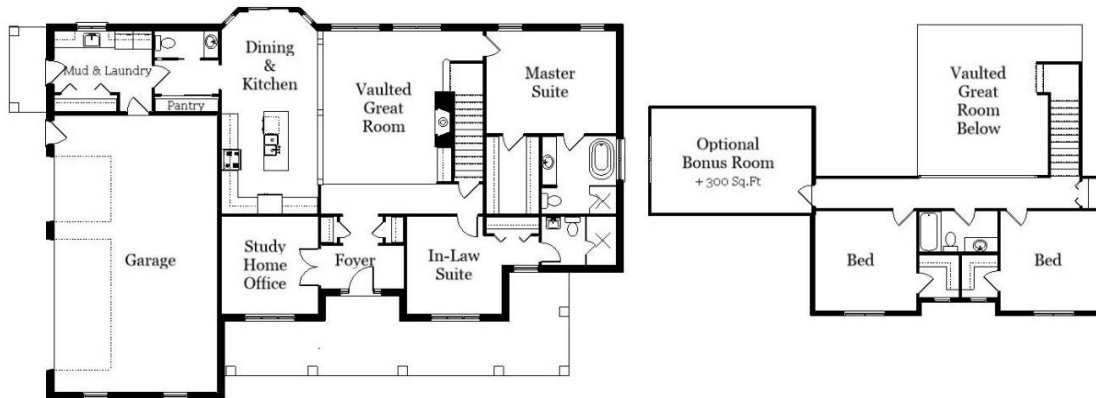

Your Land Your Style Your Home Your Way
Design + Build = Your Best Value

Shadow Creek II MG

2425 Sq.Ft.

Copyright © 2021 Kraus Design Build
All Rights Reserved

The **Kraus** Company
DESIGN BUILD

248-972-5549