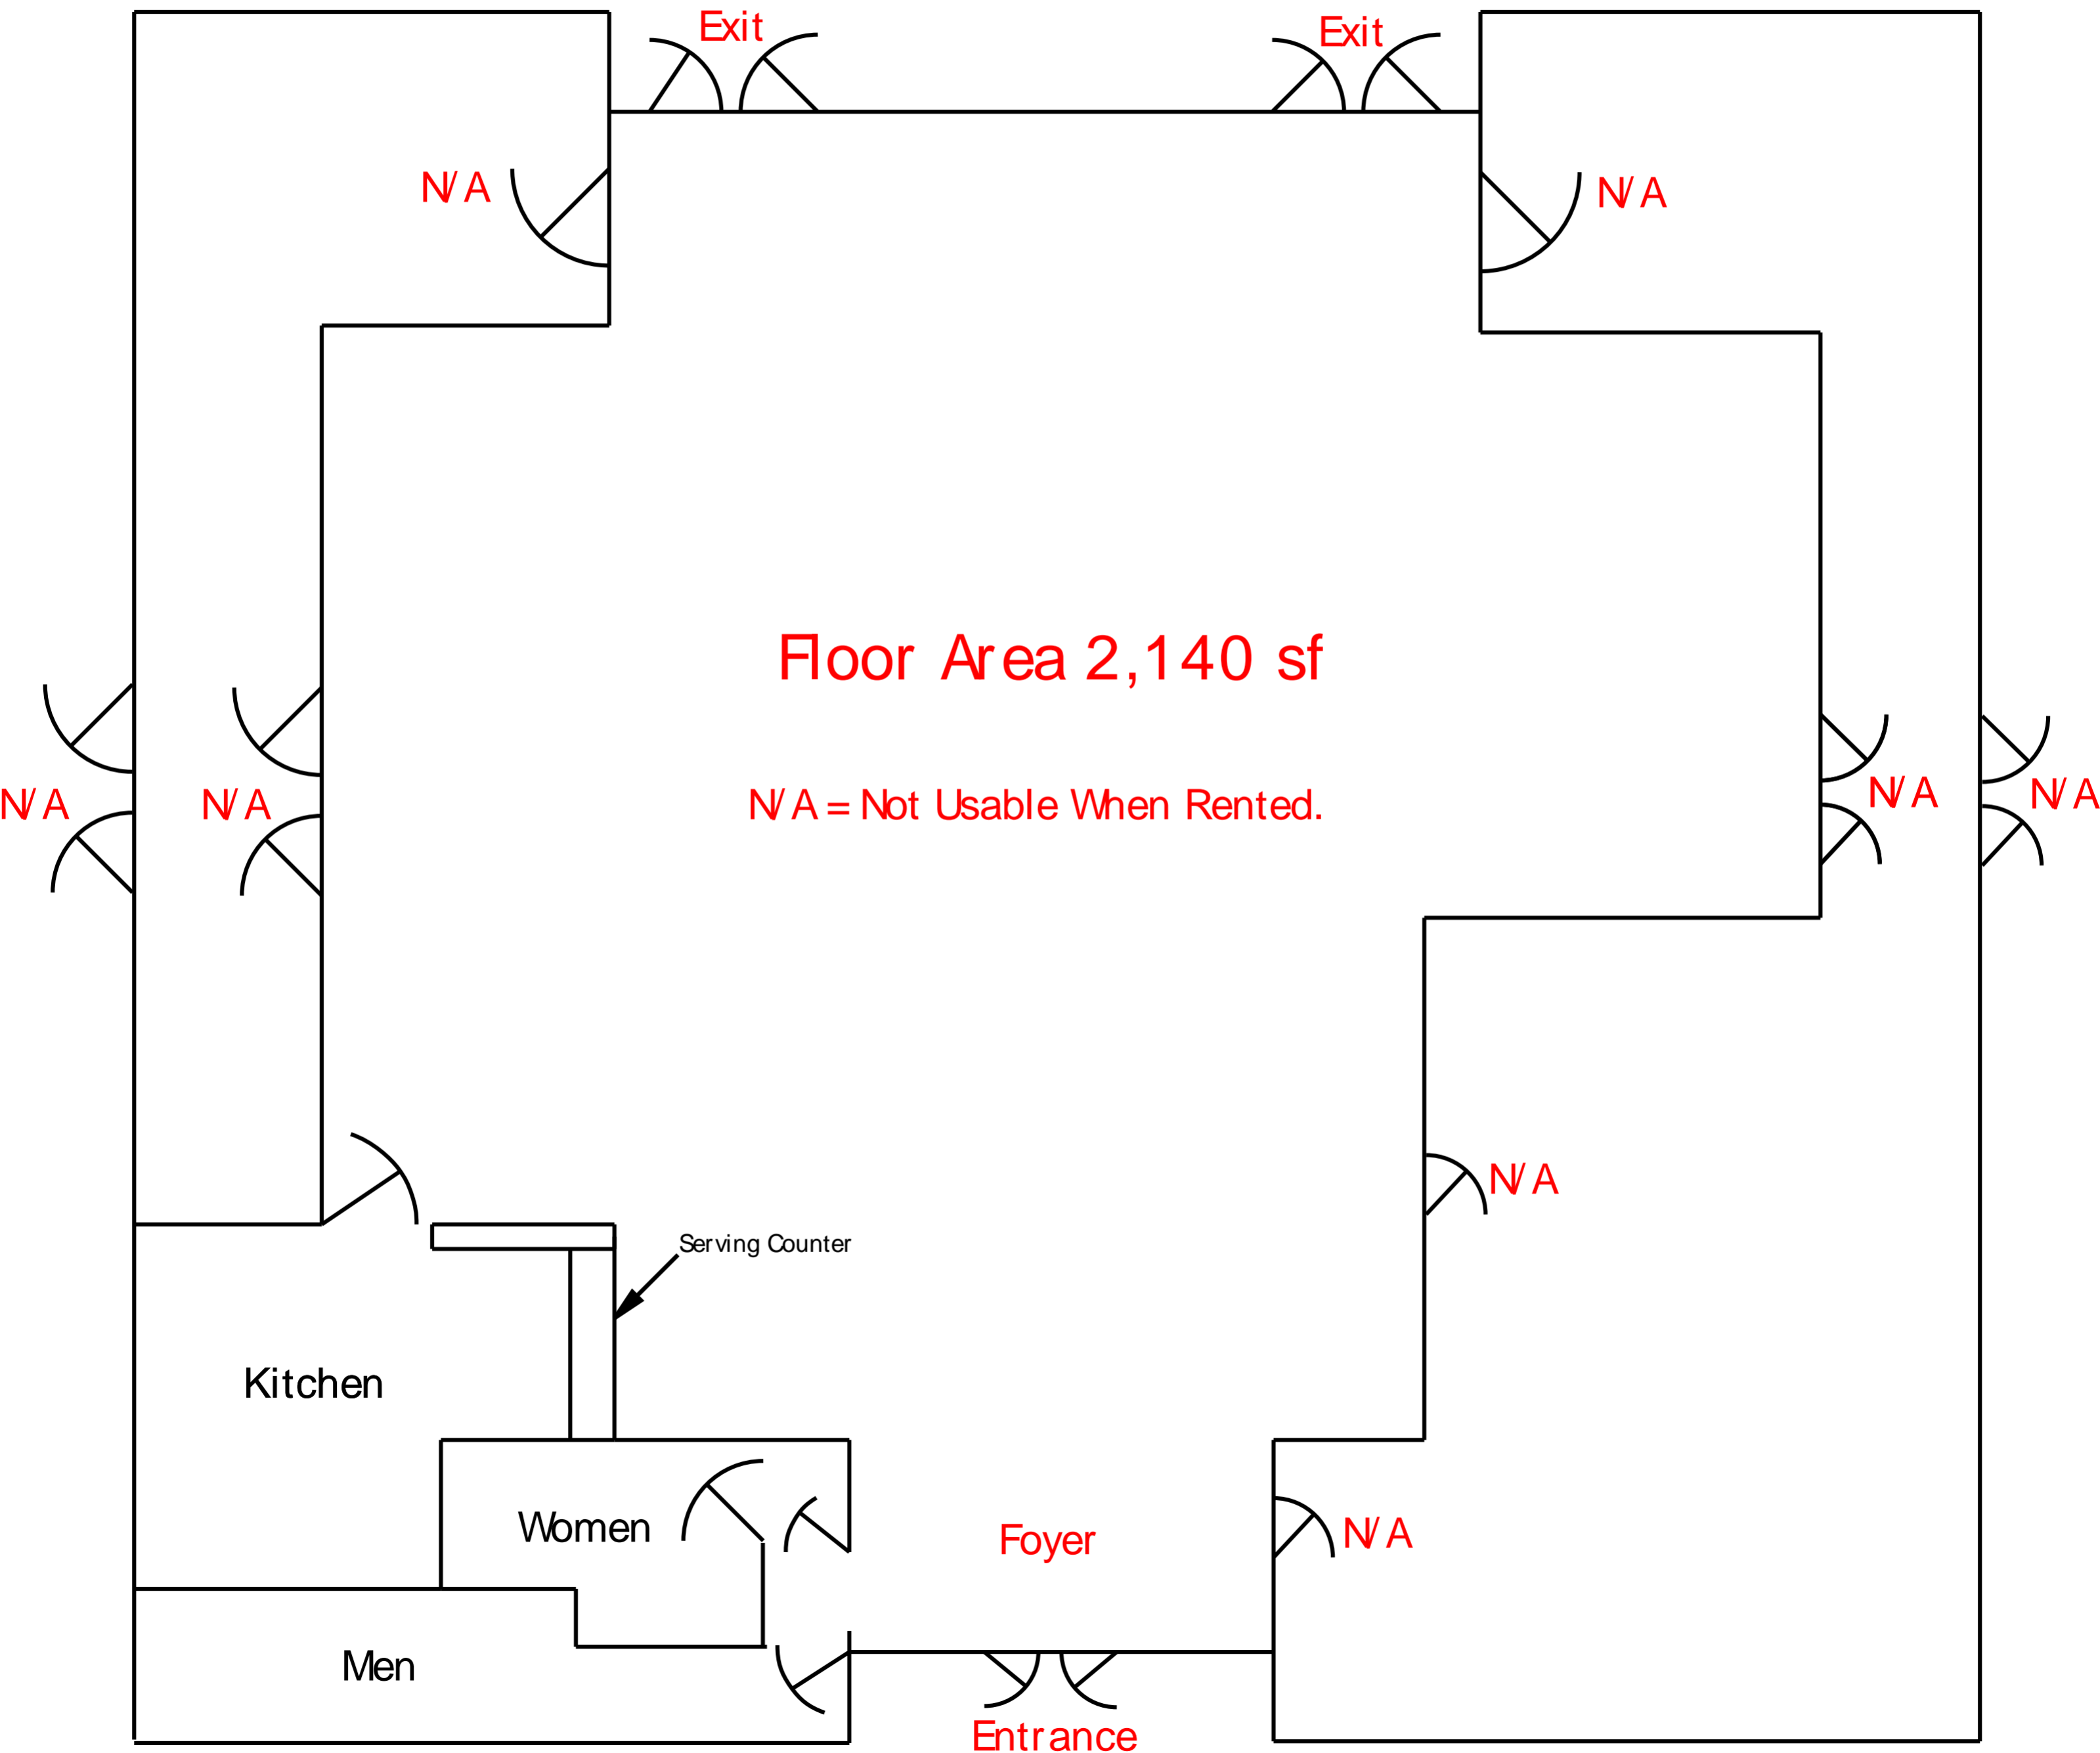

Sarasota County Fairgrounds Ken Clark Building

Floor Area 2,140 sf

N/A = Not Usable When Rented.

Exit

Exit

N/A

N/A

N/A

N/A

N/A

N/A

N/A

N/A

Kitchen

Women

Men

Foyer

Entrance

Serving Counter