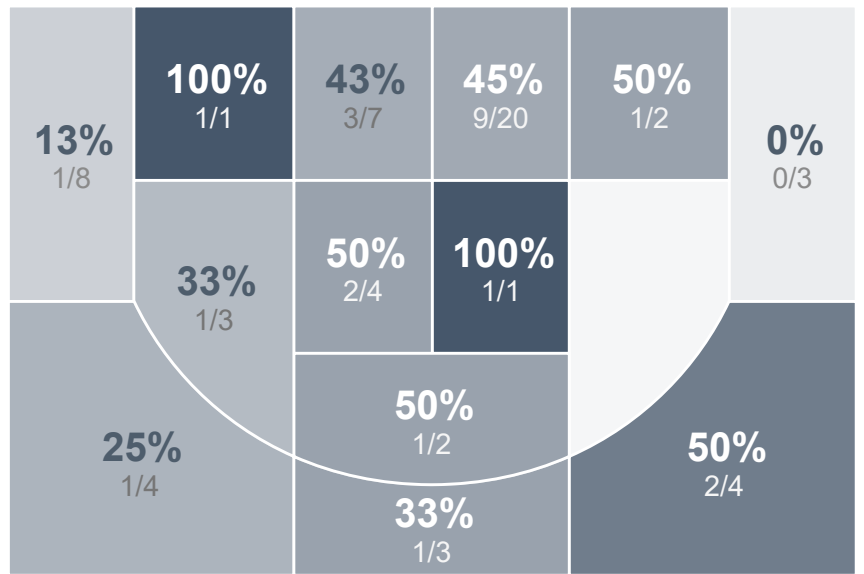

Watford City Girls Basketball