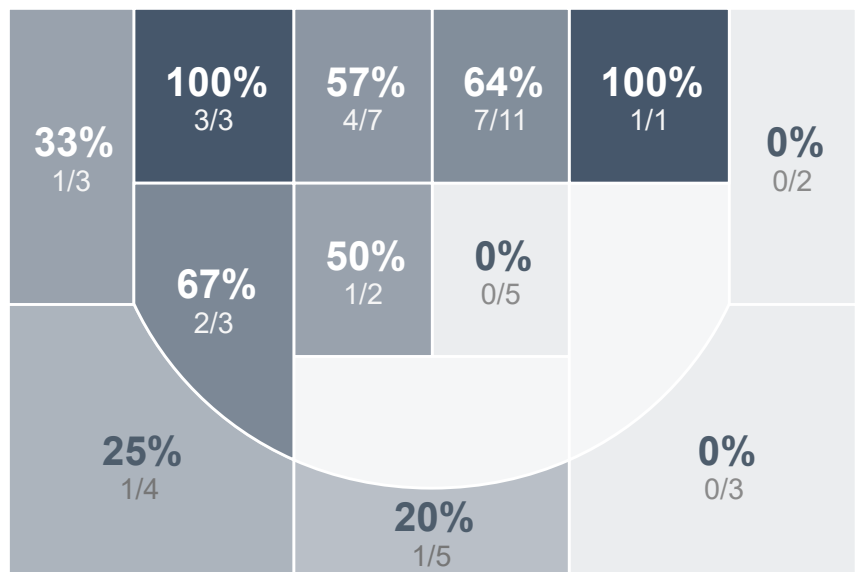

Dickinson High School