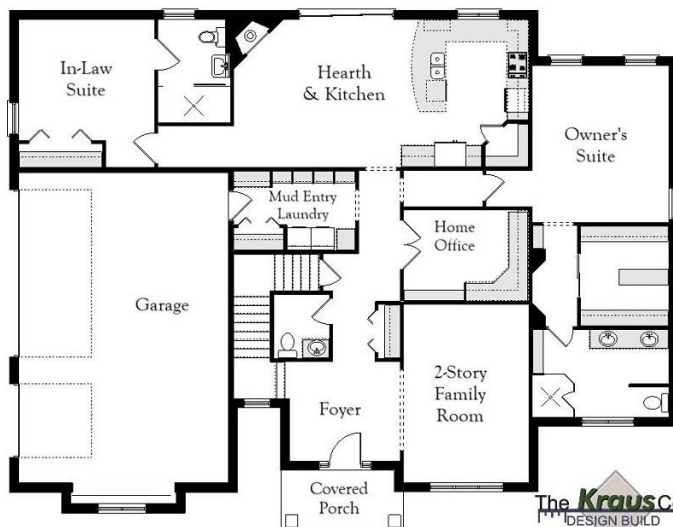

Your Land Your Style Your Home Your Way

Design + Build = Your Best Value

www.krausbuild.com

Bishop Ridge MG

Multi-Generation Plan

3100 Sq.Ft.

Copyright © 2018 Kraus Design Build
All Rights Reserved

The **Kraus** Company, LLC
DESIGN BUILD