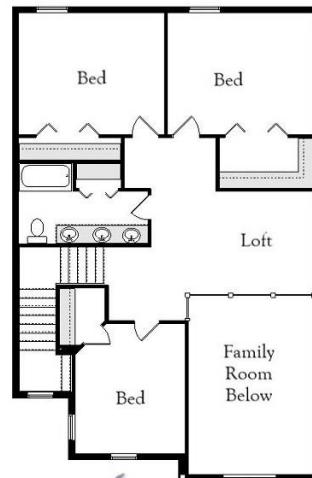

Your Land Your Style Your Home Your Way

Design + Build = Your Best Value

www.krausbuild.com

Bishop Ridge MG

Multi-Generation Plan

3100 Sq.Ft.

Copyright © 2018 Kraus Design Build
All Rights Reserved

The **Kraus** Company, LLC
DESIGN BUILD