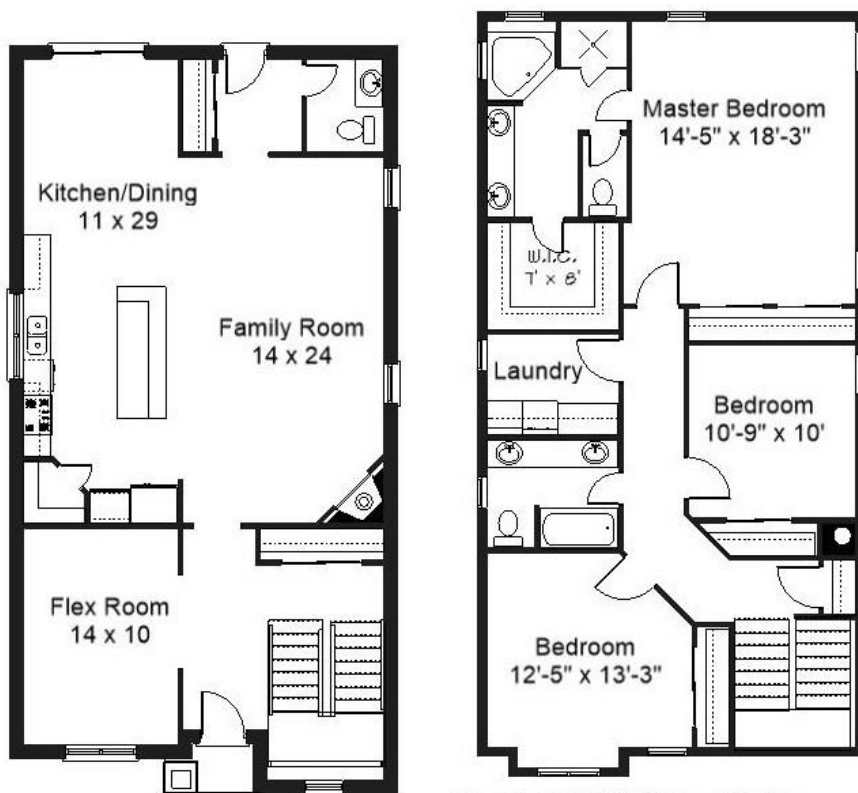

Your Land Your Style Your Home Your Way
Design + Build = Your Best Value

Setting the New Standard

In-Town 4004D
2310 Sq.Ft.

KRAUS
DESIGN + BUILD

248-972-5549

Copyright © 2017 Kraus Design
All Rights Reserved