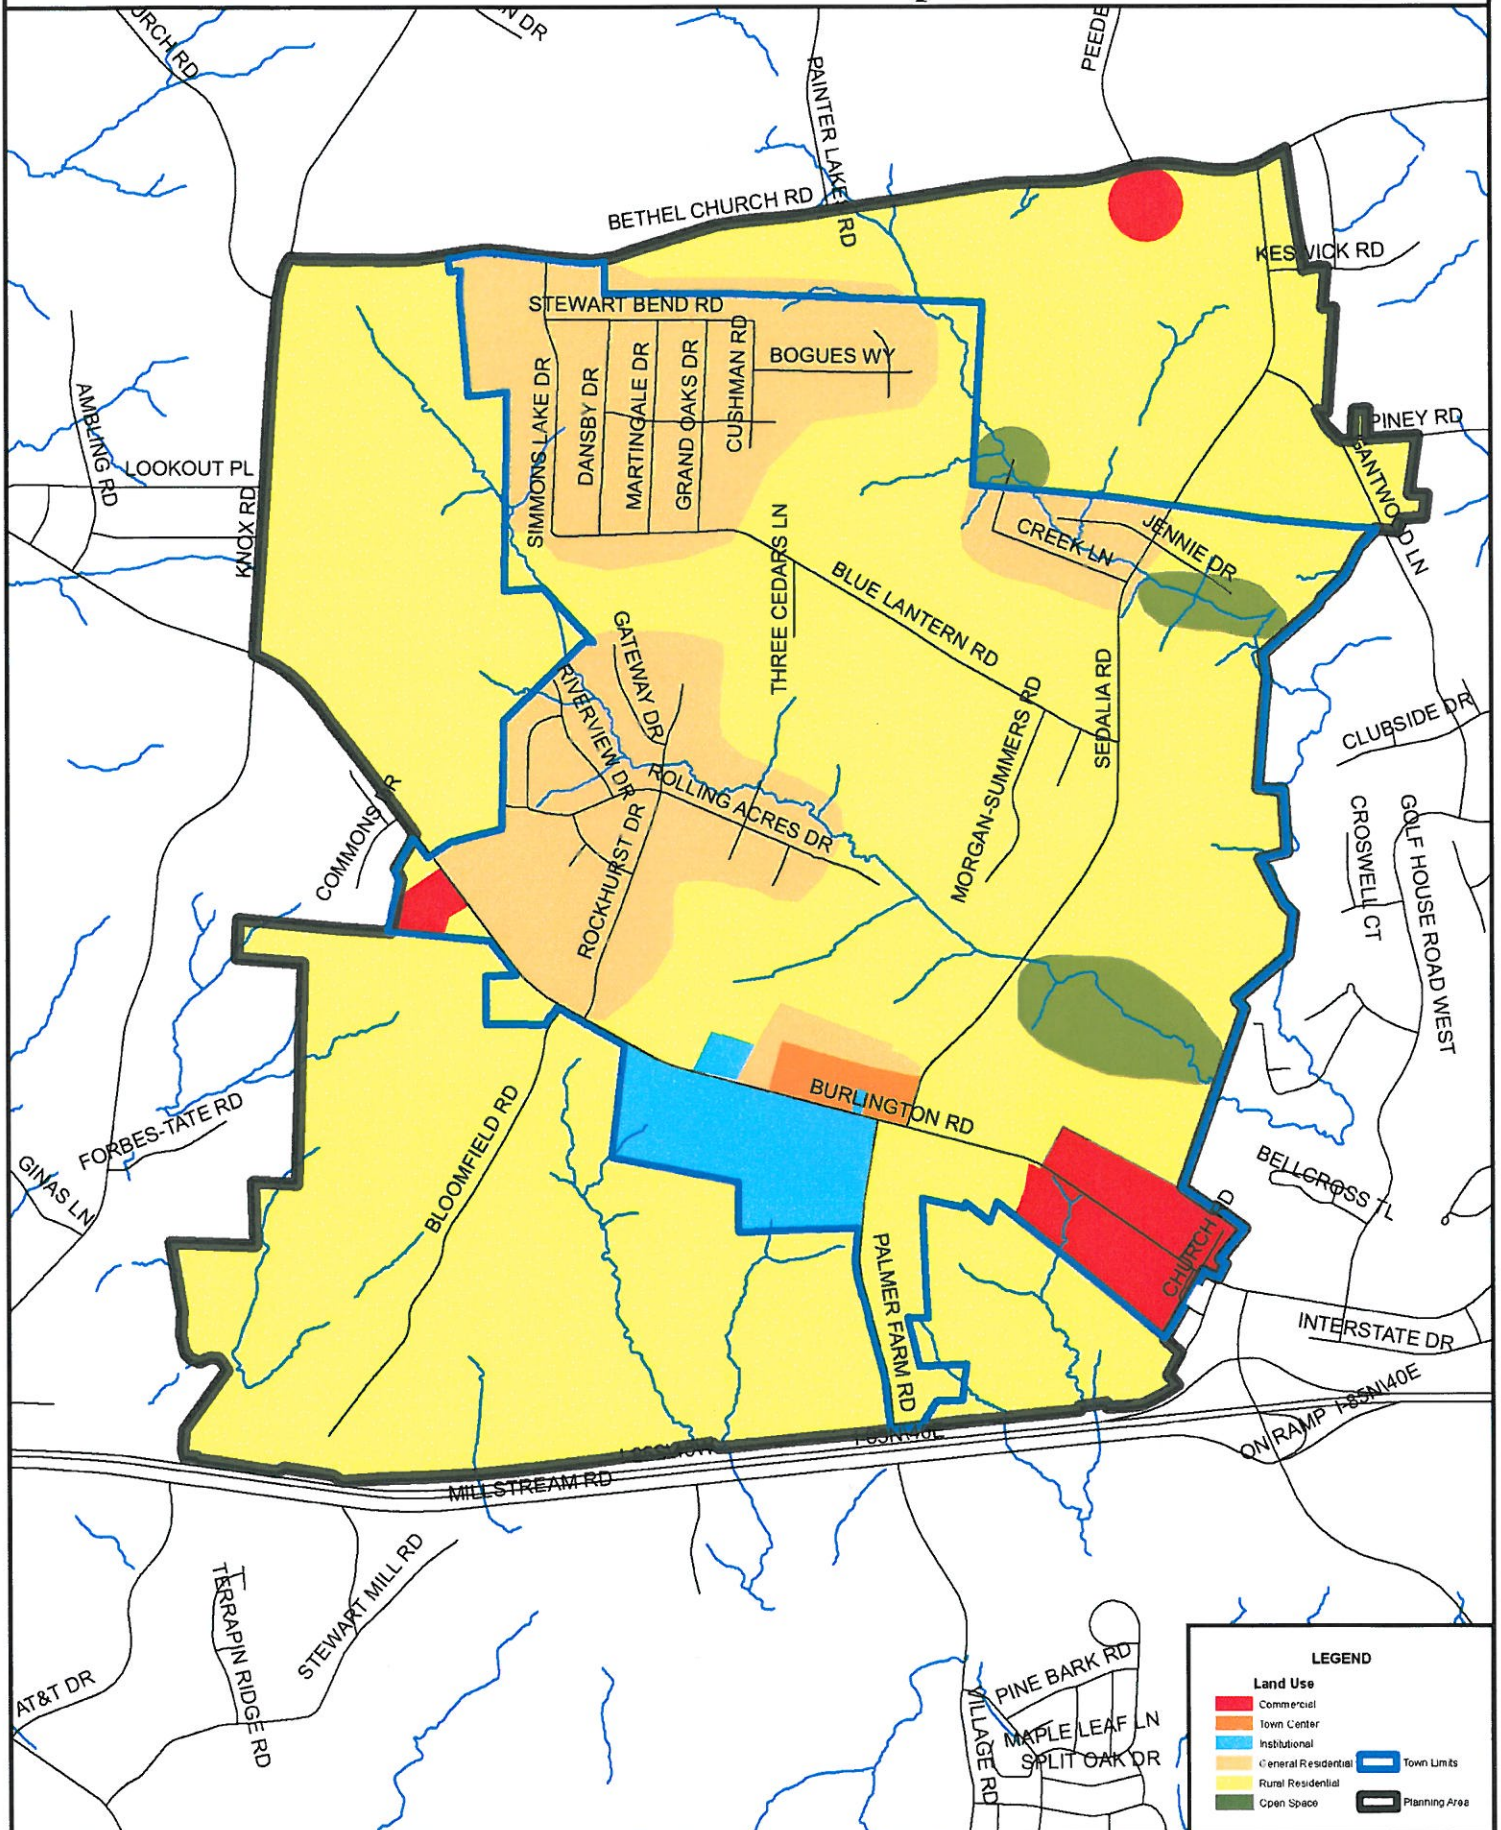

# Town of Sedalia Future Land Use Map

| LEGEND   |                     |
|--|---------------------|
| <span style="color: red;">■</span>   | Commercial          |
| <span style="color: orange;">■</span>  | Town Center         |
| <span style="color: lightblue;">■</span>   | Institutional       |
| <span style="color: yellow;">■</span>  | General Residential |
| <span style="color: lightgreen;">■</span>  | Rural Residential   |
| <span style="color: darkgreen;">■</span>   | Open Space          |
| <span style="border: 1px solid blue; display: inline-block; width: 10px; height: 10px;"></span>  | Town Limits         |
| <span style="border: 2px solid black; display: inline-block; width: 10px; height: 10px;"></span> | Planning Area       |