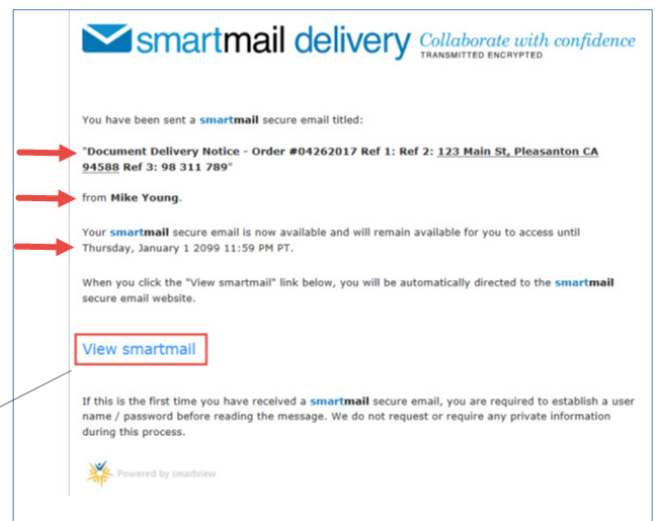

Chicago Title is proud to announce our simple-to-use **smartmail delivery** system, available through our **smartportal** website.

What is **smartportal**?

smartportal is a gateway to provide secure delivery methods when transmitting *Non-public Personal Information (NPI)*, and to ensure secure collection and transmission of such information. **smartportal** offers encryption in transit, with full content scanning of the subject line, message body and attachments. It automatically encrypts emails with text or attachments that include NPI. **smartportal** also allows our recipients to send or reply encrypted emails to us, and/or upload documents securely. In addition, all emails and documents can also be tracked on **smartportal**. Any email that sent out from **smartportal** is called a **smartmail**. All users must register on the **smartportal** before they can access any **smartmail**.

This smartportal site will display after you click "View smartmail".

For training on the smartportal and smartmail delivery system, please contact us immediately.

What is **smartmail**?

smartmail is an encrypted and secure email delivery system, available through **smartportal**. All **smartmail** messages sent to your Email Address are stored and available at any time in the **smartportal** system. You are also able to send encrypted Replies to any message, and/or Upload documents securely back to our document management system.