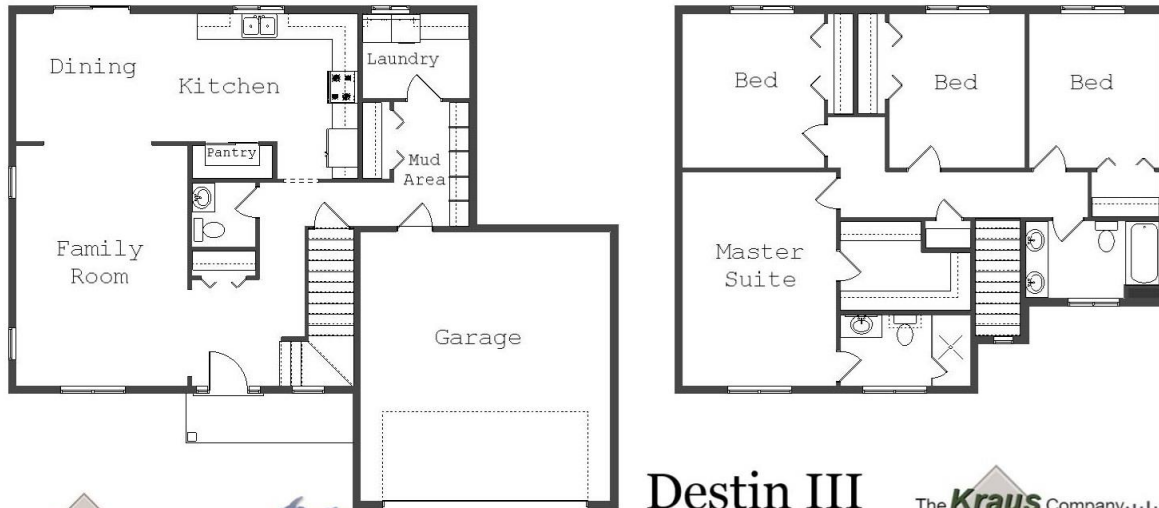

Your Land Your Style Your Home Your Way

Design + Build = Your Best Value

krausbuild.com

The **Kraus** Company, LLC
DESIGN BUILD

248-972-5549

Destin III 2025 Sq.Ft.

Copyright © 2017 Kraus Design
All Rights Reserved