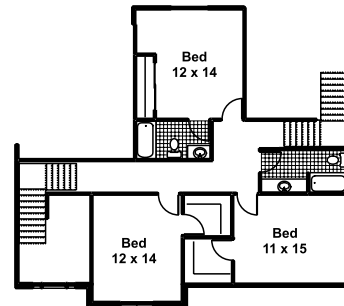

**THE BLOOMFIELD MANOR  
3200 SQ. FT.**

**KRAUS**  
DESIGN + BUILD  
248.494.1822

**Elevation A**

**Elevation C**

**FIRST FLOOR PLAN**

**SECOND FLOOR PLAN**

Copyright © 2017 Kraus Design Build  
All Rights Reserved

Floorplans, Elevations, Prices, Available Features and Options are subject to change without notice and obligation. All dimensions and sizes are approximate. Copyright Pending. All Rights Reserved