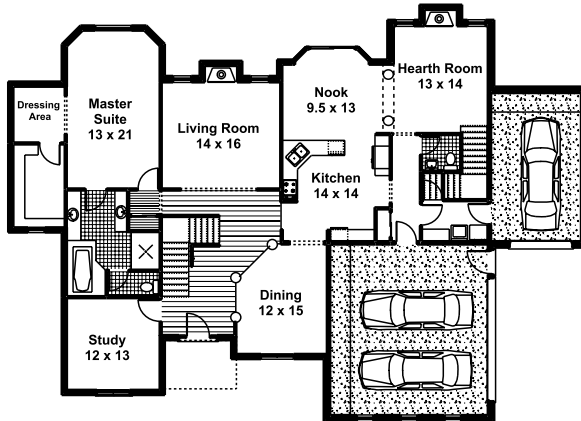

**THE BLOOMFIELD MANOR  
3200 SQ. FT.**

**KRAUS**  
DESIGN + BUILD  
248.494.1822

**Elevation A**

**Elevation C**

**FIRST FLOOR PLAN**

**SECOND FLOOR PLAN**

Copyright © 2017 Kraus Design Build  
All Rights Reserved

Floorplans, Elevations, Prices, Available Features and Options are subject to change without notice and obligation. All dimensions and sizes are approximate. Copyright Pending. All Rights Reserved