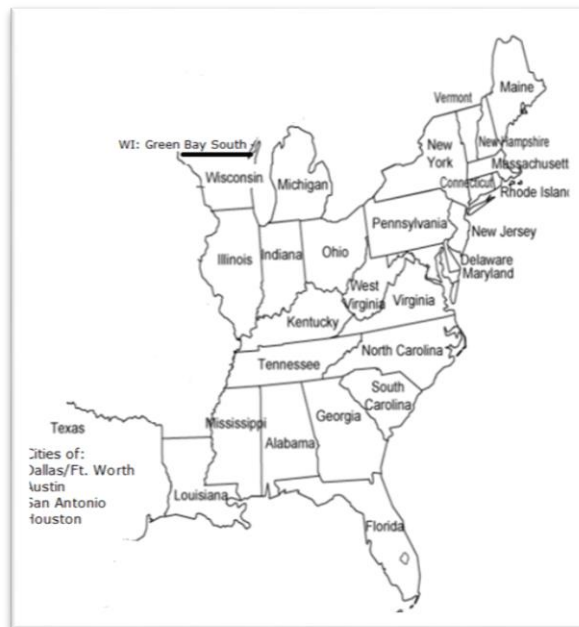

Delivery dates are averaged. Loads are "built" by volume going to an area and this influences delivery times. Dates on the map are *average* number of days they are in your area; they are *not* guaranteed. For example: a truck is in Texas approximately every 18 days. If they are in Texas when your order is placed, your order will be taken to their warehouse where it will wait for their return and a new load to go out. If they are getting ready to leave for Texas, your order will be put on that load and leave immediately.

- Maine - Outside of the city of Portland: 6-8 weeks
- Not available west of the Mississippi except:
  - New Orleans
  - Texas – I-35 Corridor: Dallas, Austin, San Antonio, Houston

\*Rural areas in any state can add additional time to delivery times. The further out you live, the longer it takes.

All said and done, we are 100% satisfied with their service through the years and highly recommend using this delivery method if you have additional wait time.

**Average Delivery Days by State**

Alabama	13	New Hampshire	14
Connecticut	14	New Jersey	14
Delaware	13	New York	14
Florida	12	North Carolina	12
Georgia	12	Ohio	13
Illinois	14	Pennsylvania	13
Indiana	14	Rhode Island	14
Kentucky	12	South Carolina	12
Louisiana	15	Tennessee	12
Maine	14	Texas	18
Maryland	12	Vermont	14
Massachusetts	14	Virginia	12
Michigan	15	West Virginia	13
Mississippi	14	Wisconsin	14