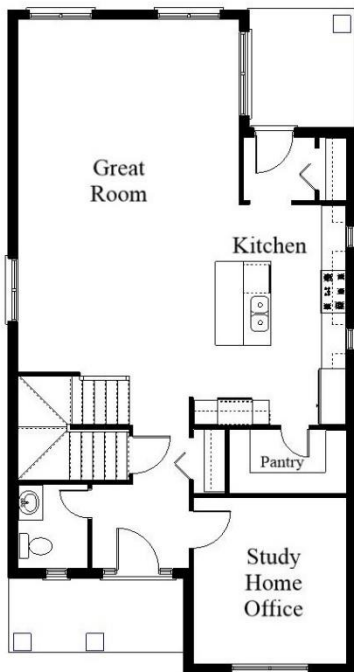

Your Land Your Style Your Home Your Way

Design + Build = Your Best Value

In Town 4005  
2160 Sq.Ft.

Copyright © 2017 Kraus Design  
All Rights Reserved

The **Kraus** Company  
DESIGN BUILD

248-972-5549

Setting the New Standard