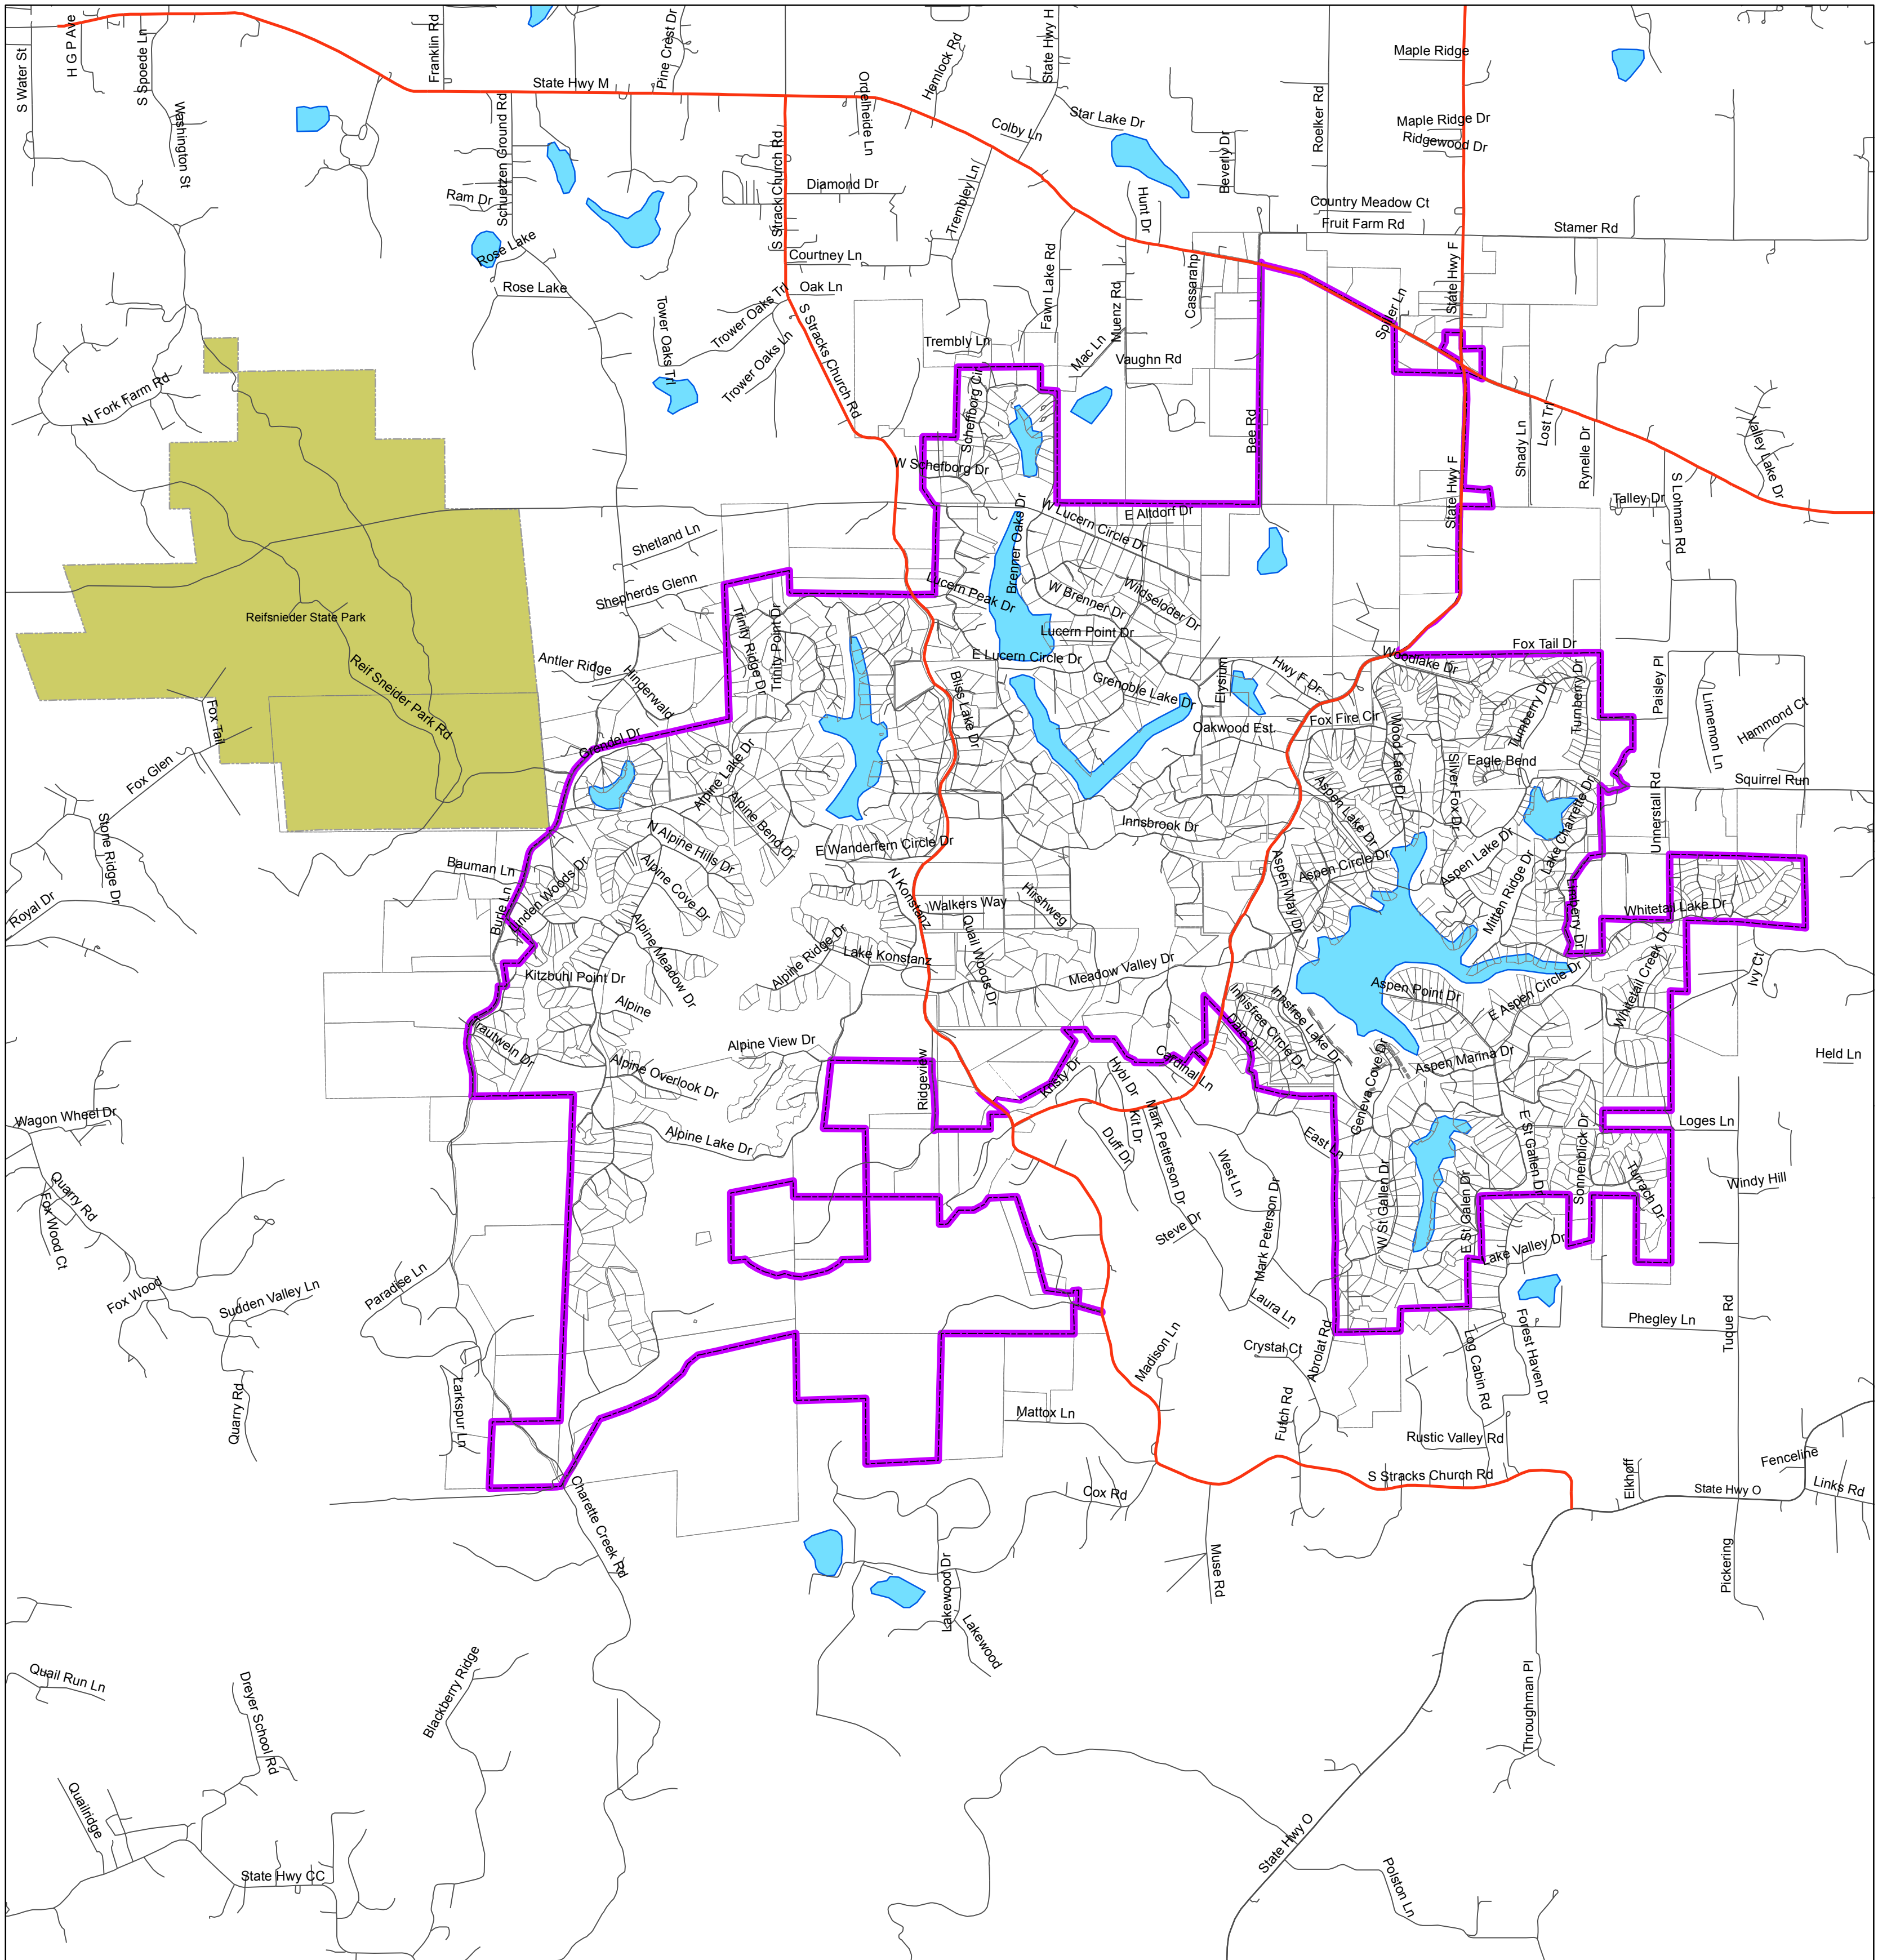

Village of Innsbrook Village Limits

Legend

- Adjusted Village Limits 2015
- Innsbrook Roads
- Lakes
- Reifsnider Conservation Area

Source Data: BRPC, ESRI, MoDOT, MSDIS, Warren County Assessor's Office

Map prepared by Boonslick Regional Planning Commission
May 2015

Note: This map has been produced for general reference purposes and in no way is intended for use in legal, tax or zoning applications. Some inconsistencies between datasets are present.