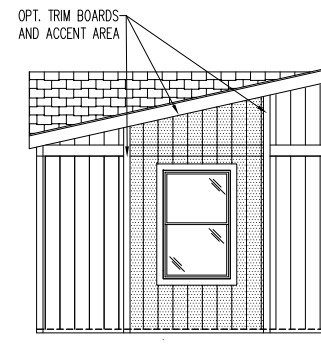

TEMPO
SHOUT
55TMP28563BH
26'-8" x 56'-0"
APPROX. 1,493 SQ. FT.

FRONT SIDEWALL W/ STANDARD NOMINAL 16'-0" DORMER

FRONT ENDWALL

OPTIONAL FRONT ENDWALL
W/ ACCENT AREA

OPTIONAL FRONT ENDWALL
WINDOW IPO DOOR

REAR ENDWALL

REAR SIDEWALL