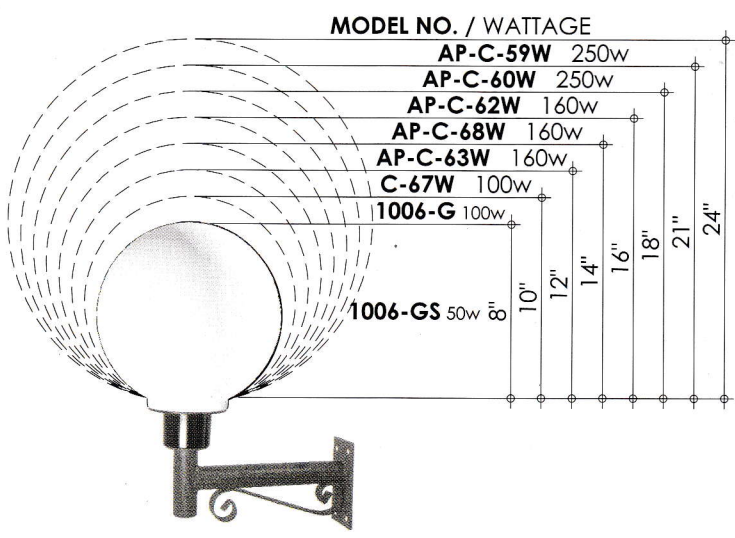

# AMCO ACRYLIC AMGLOBE WALL TYPE & COUPLING TYPE

**AMGLOBE WALL TYPE**

**AMGLOBE POST TYPE W/ COUPLING**

| MODEL NO.              | DIAMETER             |
|------------------------|----------------------|
| <b>AP - 1006GS</b>     | <b>8" (203.2mm)</b>  |
| <b>AP - 1006G</b>      | <b>10" (254.0mm)</b> |
| <b>AP - C - 67 - W</b> | <b>12" (304.8mm)</b> |
| <b>AP - C - 63 - W</b> | <b>14" (355.6mm)</b> |
| <b>AP - C - 68 - W</b> | <b>16" (406.4mm)</b> |
| <b>AP - C - 62 - W</b> | <b>18" (457.2mm)</b> |
| <b>AP - C - 60 - W</b> | <b>21" (533.4mm)</b> |
| <b>AP - C - 59 - W</b> | <b>24" (609.6mm)</b> |

| MODEL NO.               | DIAMETER             |
|-------------------------|----------------------|
| <b>AP - 1003 - CS</b>   | <b>8" (203.2mm)</b>  |
| <b>AP - 1003 - CG</b>   | <b>10" (254.0mm)</b> |
| <b>AP - C - 67 - TC</b> | <b>12" (304.8mm)</b> |
| <b>AP - C - 63 - TC</b> | <b>14" (355.6mm)</b> |
| <b>AP - C - 68 - TC</b> | <b>16" (406.4mm)</b> |
| <b>AP - C - 62 - TC</b> | <b>18" (457.2mm)</b> |
| <b>AP - C - 60 - TC</b> | <b>21" (533.4mm)</b> |
| <b>AP - C - 59 - TC</b> | <b>24" (609.6mm)</b> |

Sizes and Model No.

Sizes and Model No.

**AMGLOBE WALL TYPE**

**AMGLOBE POST TYPE AND COUPLING**