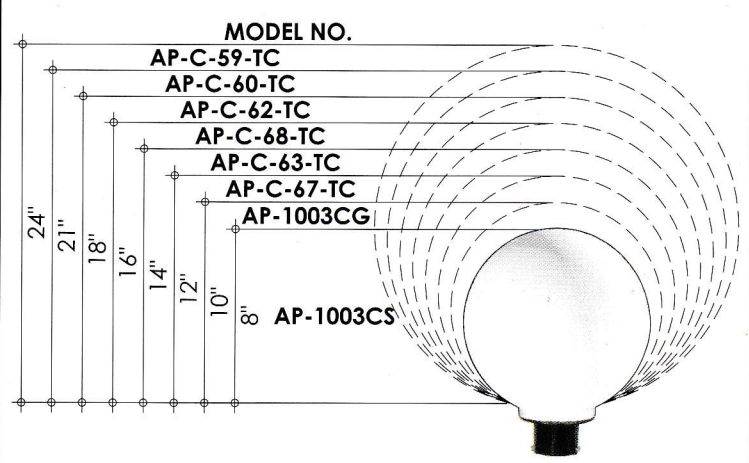

# AMCO ACRYLIC AMGLOBE WALL TYPE & COUPLING TYPE

**AMGLOBE WALL TYPE**

**AMGLOBE POST TYPE W/ COUPLING**

| MODEL NO.              | DIAMETER             |
|------------------------|----------------------|
| <b>AP - 1006GS</b>     | <b>8" (203.2mm)</b>  |
| <b>AP - 1006G</b>      | <b>10" (254.0mm)</b> |
| <b>AP - C - 67 - W</b> | <b>12" (304.8mm)</b> |
| <b>AP - C - 63 - W</b> | <b>14" (355.6mm)</b> |
| <b>AP - C - 68 - W</b> | <b>16" (406.4mm)</b> |
| <b>AP - C - 62 - W</b> | <b>18" (457.2mm)</b> |
| <b>AP - C - 60 - W</b> | <b>21" (533.4mm)</b> |
| <b>AP - C - 59 - W</b> | <b>24" (609.6mm)</b> |

| MODEL NO.               | DIAMETER             |
|-------------------------|----------------------|
| <b>AP - 1003 - CS</b>   | <b>8" (203.2mm)</b>  |
| <b>AP - 1003 - CG</b>   | <b>10" (254.0mm)</b> |
| <b>AP - C - 67 - TC</b> | <b>12" (304.8mm)</b> |
| <b>AP - C - 63 - TC</b> | <b>14" (355.6mm)</b> |
| <b>AP - C - 68 - TC</b> | <b>16" (406.4mm)</b> |
| <b>AP - C - 62 - TC</b> | <b>18" (457.2mm)</b> |
| <b>AP - C - 60 - TC</b> | <b>21" (533.4mm)</b> |
| <b>AP - C - 59 - TC</b> | <b>24" (609.6mm)</b> |

Sizes and Model No.

Sizes and Model No.

**AMGLOBE WALL TYPE**

**AMGLOBE POST TYPE AND COUPLING**