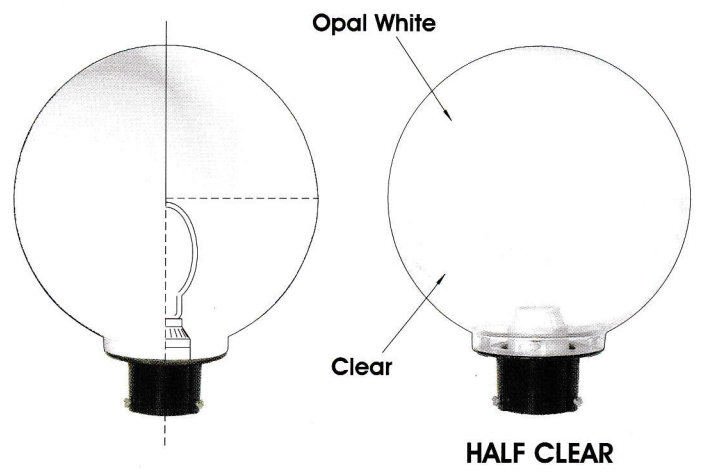

# AMCO ACRYLIC AMGLOBE WALL TYPE & COUPLING TYPE

**AMGLOBE WALL TYPE**

**AMGLOBE POST TYPE W/ COUPLING**

| MODEL NO.              | DIAMETER             |
|------------------------|----------------------|
| <b>AP - 1006GS</b>     | <b>8" (203.2mm)</b>  |
| <b>AP - 1006G</b>      | <b>10" (254.0mm)</b> |
| <b>AP - C - 67 - W</b> | <b>12" (304.8mm)</b> |
| <b>AP - C - 63 - W</b> | <b>14" (355.6mm)</b> |
| <b>AP - C - 68 - W</b> | <b>16" (406.4mm)</b> |
| <b>AP - C - 62 - W</b> | <b>18" (457.2mm)</b> |
| <b>AP - C - 60 - W</b> | <b>21" (533.4mm)</b> |
| <b>AP - C - 59 - W</b> | <b>24" (609.6mm)</b> |

| MODEL NO.               | DIAMETER             |
|-------------------------|----------------------|
| <b>AP - 1003 - CS</b>   | <b>8" (203.2mm)</b>  |
| <b>AP - 1003 - CG</b>   | <b>10" (254.0mm)</b> |
| <b>AP - C - 67 - TC</b> | <b>12" (304.8mm)</b> |
| <b>AP - C - 63 - TC</b> | <b>14" (355.6mm)</b> |
| <b>AP - C - 68 - TC</b> | <b>16" (406.4mm)</b> |
| <b>AP - C - 62 - TC</b> | <b>18" (457.2mm)</b> |
| <b>AP - C - 60 - TC</b> | <b>21" (533.4mm)</b> |
| <b>AP - C - 59 - TC</b> | <b>24" (609.6mm)</b> |