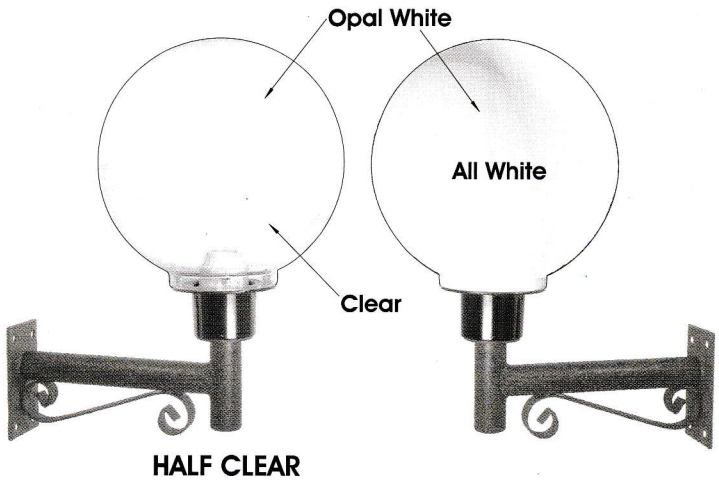

# AMCO ACRYLIC AMGLOBE WALL TYPE & COUPLING TYPE

**AMGLOBE WALL TYPE**

**AMGLOBE POST TYPE W/ COUPLING**

| MODEL NO.              | DIAMETER             |
|------------------------|----------------------|
| <b>AP - 1006GS</b>     | <b>8" (203.2mm)</b>  |
| <b>AP - 1006G</b>      | <b>10" (254.0mm)</b> |
| <b>AP - C - 67 - W</b> | <b>12" (304.8mm)</b> |
| <b>AP - C - 63 - W</b> | <b>14" (355.6mm)</b> |
| <b>AP - C - 68 - W</b> | <b>16" (406.4mm)</b> |
| <b>AP - C - 62 - W</b> | <b>18" (457.2mm)</b> |
| <b>AP - C - 60 - W</b> | <b>21" (533.4mm)</b> |
| <b>AP - C - 59 - W</b> | <b>24" (609.6mm)</b> |

| MODEL NO.               | DIAMETER             |
|-------------------------|----------------------|
| <b>AP - 1003 - CS</b>   | <b>8" (203.2mm)</b>  |
| <b>AP - 1003 - CG</b>   | <b>10" (254.0mm)</b> |
| <b>AP - C - 67 - TC</b> | <b>12" (304.8mm)</b> |
| <b>AP - C - 63 - TC</b> | <b>14" (355.6mm)</b> |
| <b>AP - C - 68 - TC</b> | <b>16" (406.4mm)</b> |
| <b>AP - C - 62 - TC</b> | <b>18" (457.2mm)</b> |
| <b>AP - C - 60 - TC</b> | <b>21" (533.4mm)</b> |
| <b>AP - C - 59 - TC</b> | <b>24" (609.6mm)</b> |