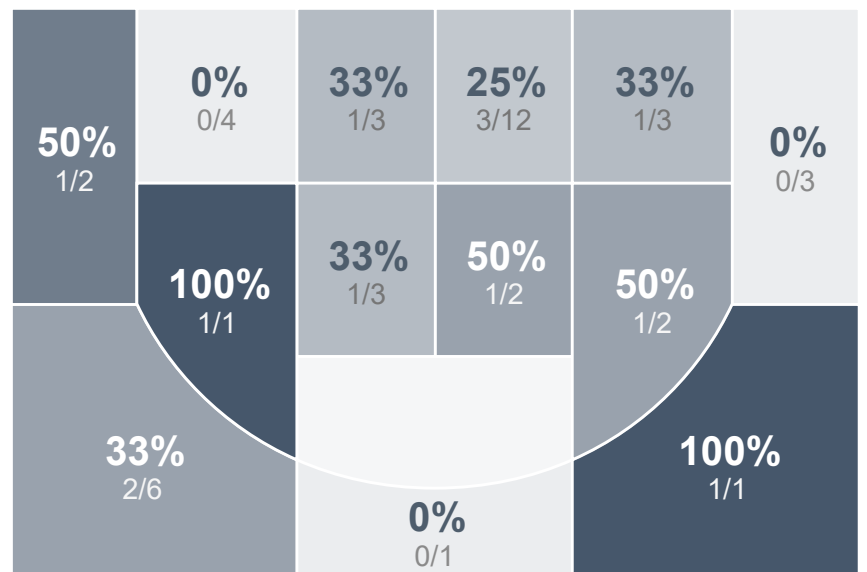

Williston High School