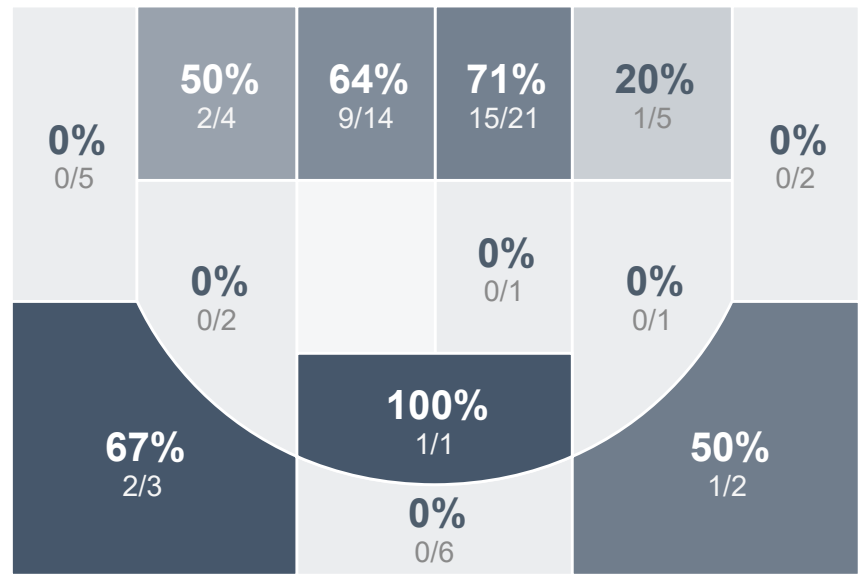

LEGACY GIRLS VARSITY