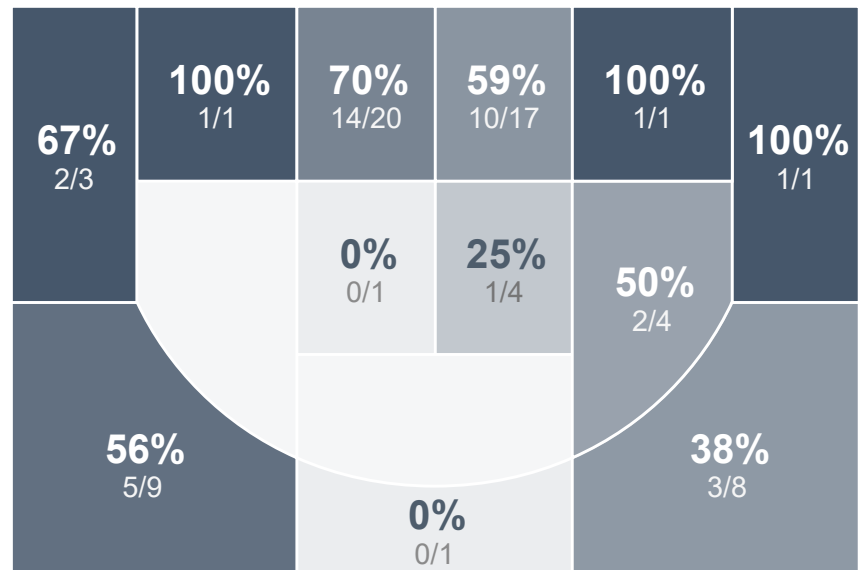

Bismarck Legacy High School