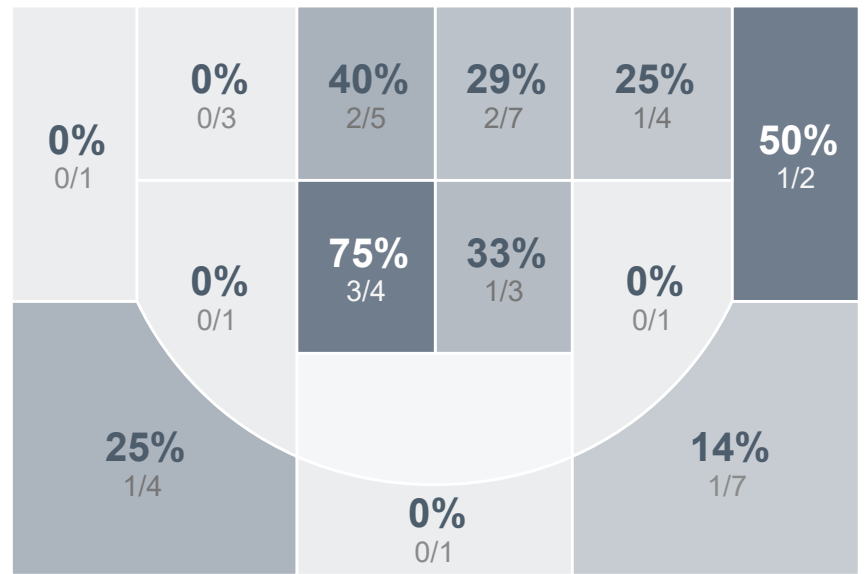

Watford City Girls Basketball