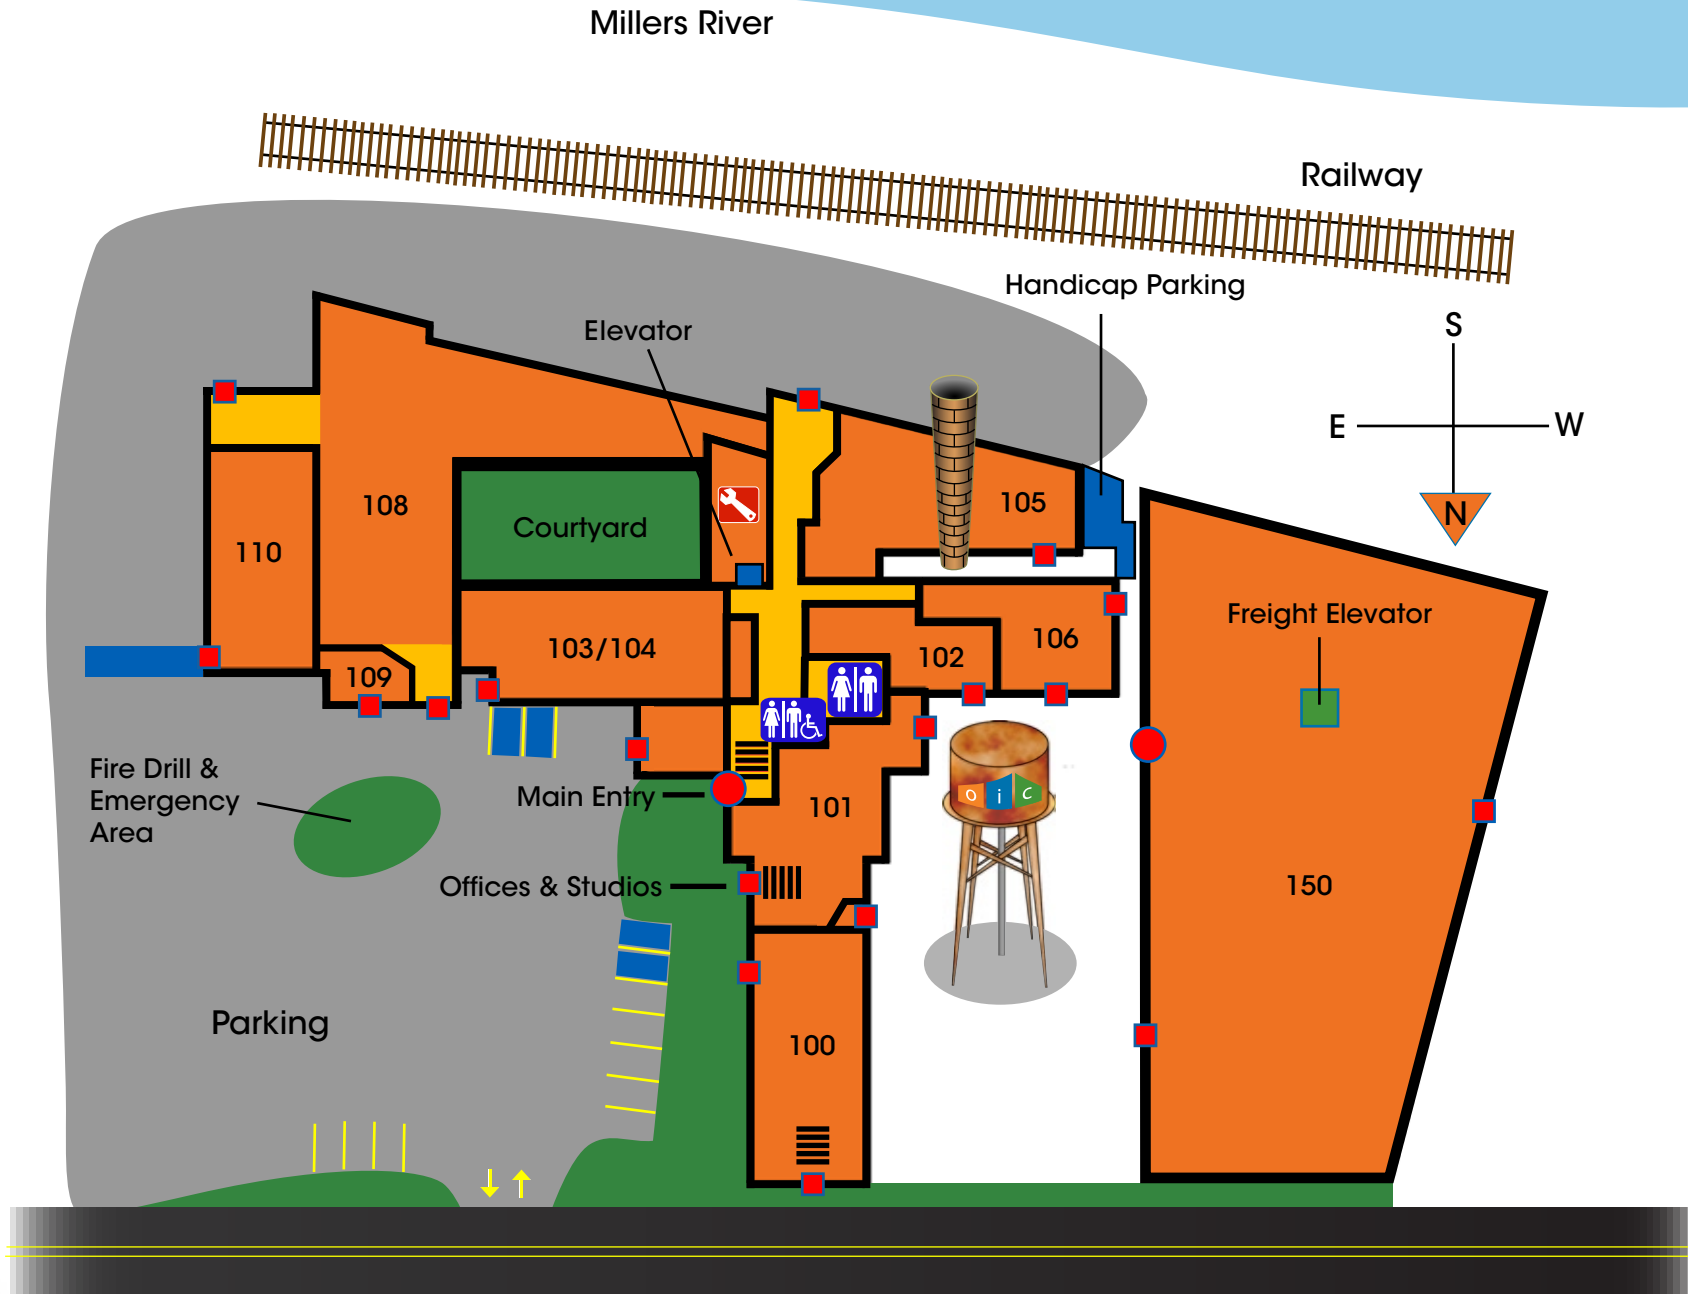

First Floor

Legend

- Main Entrance
- Entrances/Exits
- Common Areas
- Handicap Areas
- ≡ Stairs
- Elevator
- ♿ Restrooms
- 🔧 Maintenance Shop
- ♿♿ Handicap Restroom

131 West Main Street

ORANGE INNOVATION CENTER