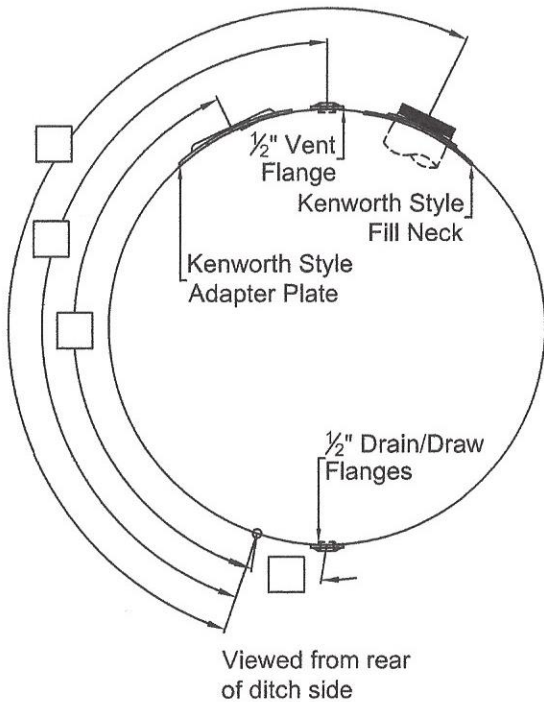

1/2" Plug

Fax #: _____

Do you need any mounting hardware?

Vent

Straps Mtg Kit Combo Kit

Sending Unit

Please note parts and mounting are not included in the price of the tank.

Other

This configuration is typically found on tanks prior to 2010.

Kenworth Style

Truck Front
Ditch Side 

Please note: All sizes are NPTF unless otherwise noted and reference all measurements from the lateral weld seam and the end cap weld seam to the center of the fittings.