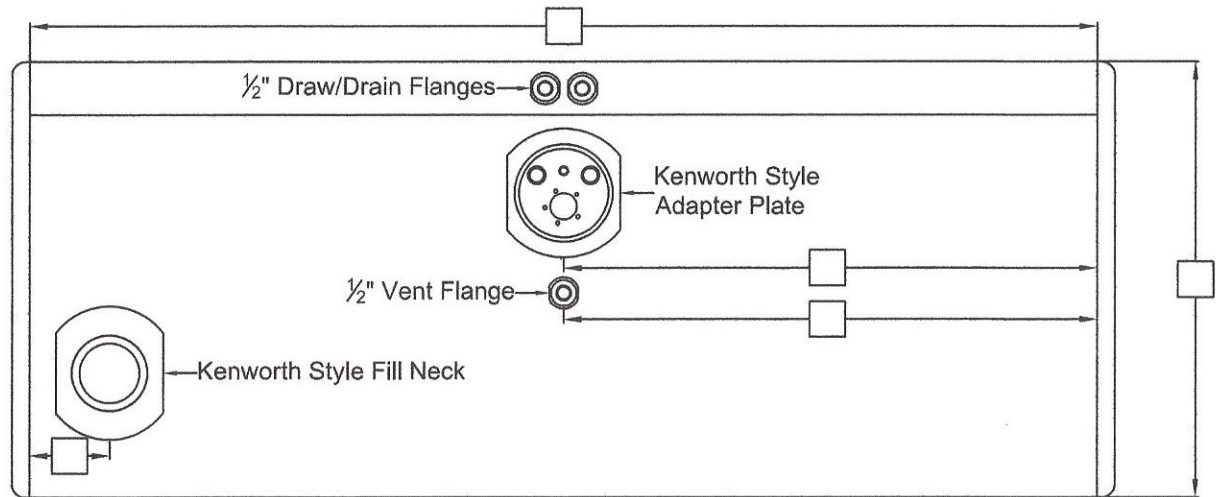

1/2" Plug

Fax #: _____

Do you need any mounting hardware?

Vent

Straps Mtg Kit Combo Kit

Sending Unit

Please note parts and mounting are not included in the price of the tank.

Other

This configuration is typically found on tanks prior to 2010.

Kenworth Style

Truck Front
Ditch Side 

Please note: All sizes are NPTF unless otherwise noted and reference all measurements from the lateral weld seam and the end cap weld seam to the center of the fittings.