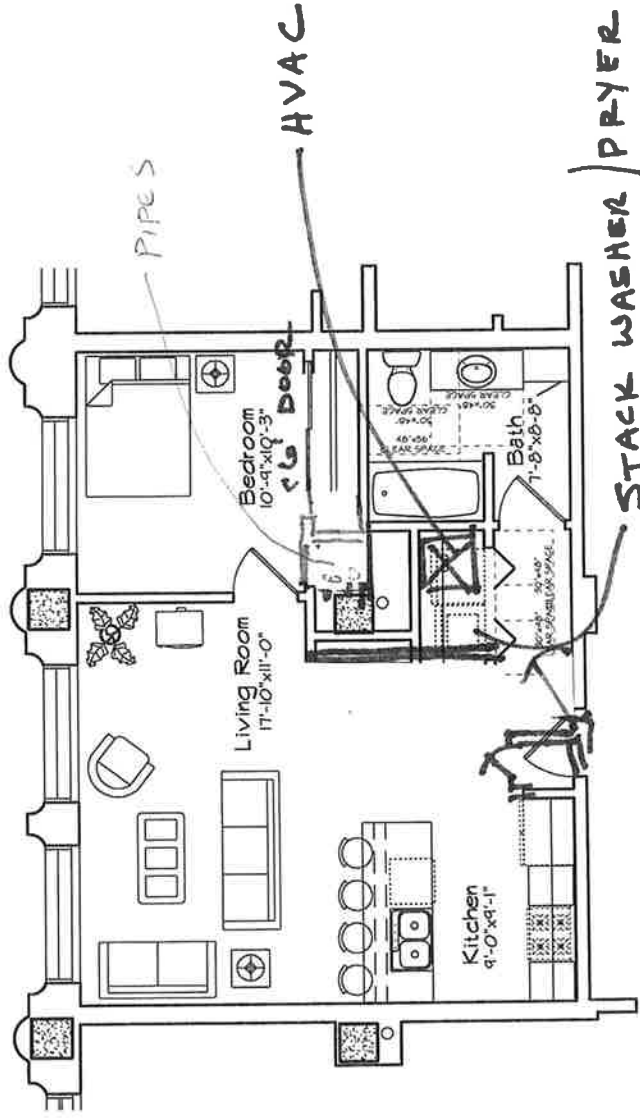

PLANKINTON LOFT APARTMENTS - 3rd FLOOR

Western View

Unit #331 = 688 sq ft
One Bedroom, 1 Bath

Scale : 1/8" = 1'-0"

Square Footage taken from center of corridor/party walls to exterior of furred walls.