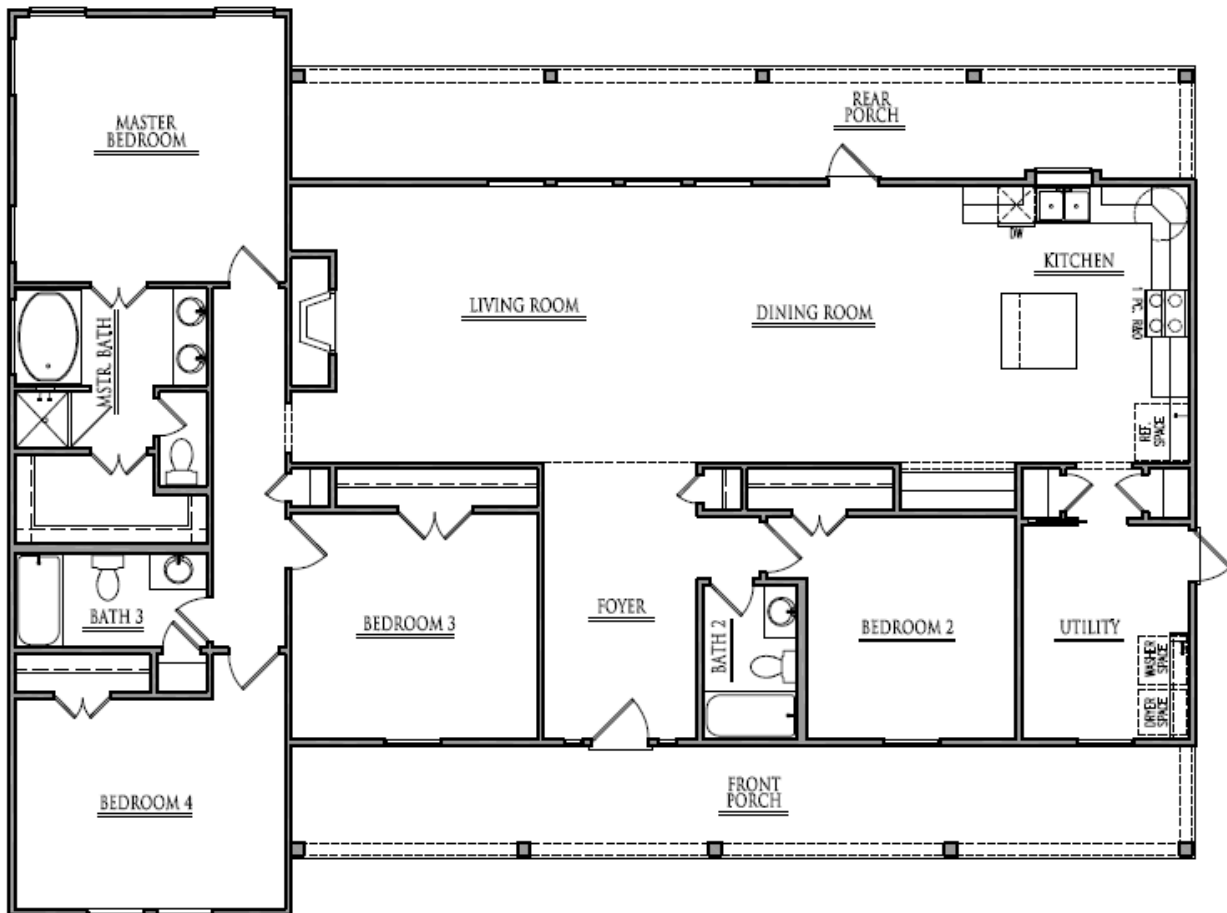

# THE PIN OAK 1

## 4 BEDROOM/ 3 BATH

INDOOR LIVING 2160

OUTDOOR LIVING 576

TOTAL LIVING 2736