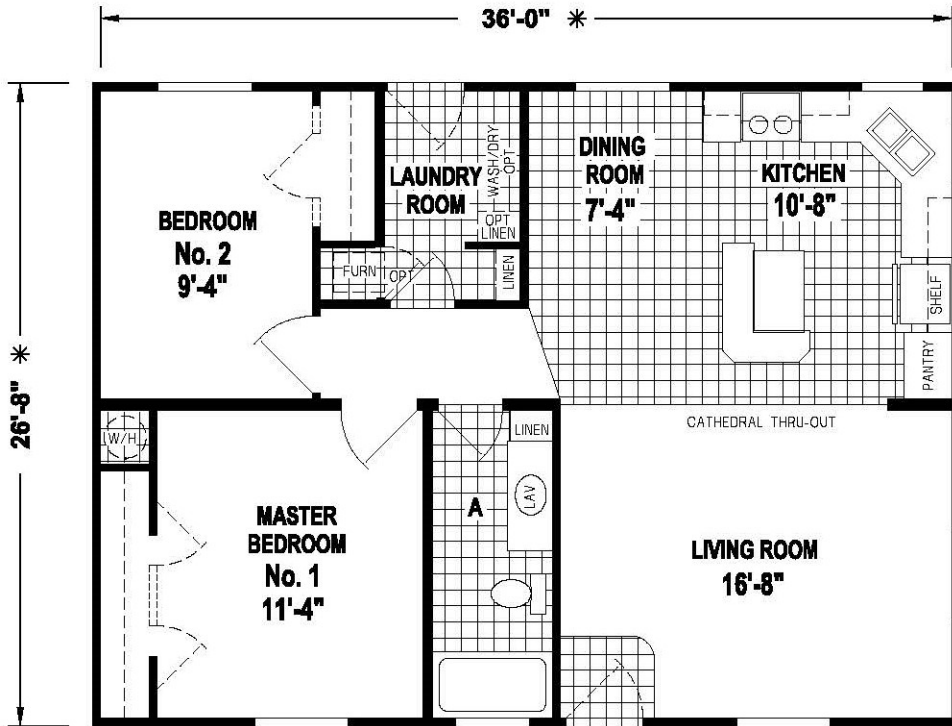

OPTION SLIDING GLASS DOOR

9282CT/3628 (946 SQ. FT.) 2BEDROOM - CATHEDRAL THRU-OUT

OPTION 60" SHOWER