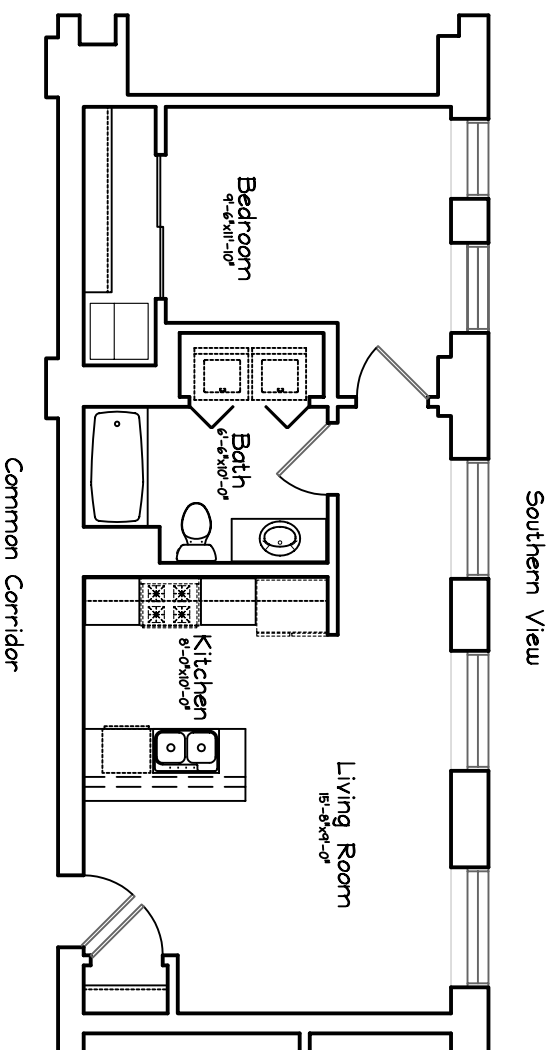

PLANKINTON LOFT APARTMENTS - 5th FLOOR

Unit #527 = 620 sq ft
One Bedroom, 1 Bath

Scale : 1/8" = 1'-0"

Square Footage taken from center of corridor/party walls
to exterior of furred walls.