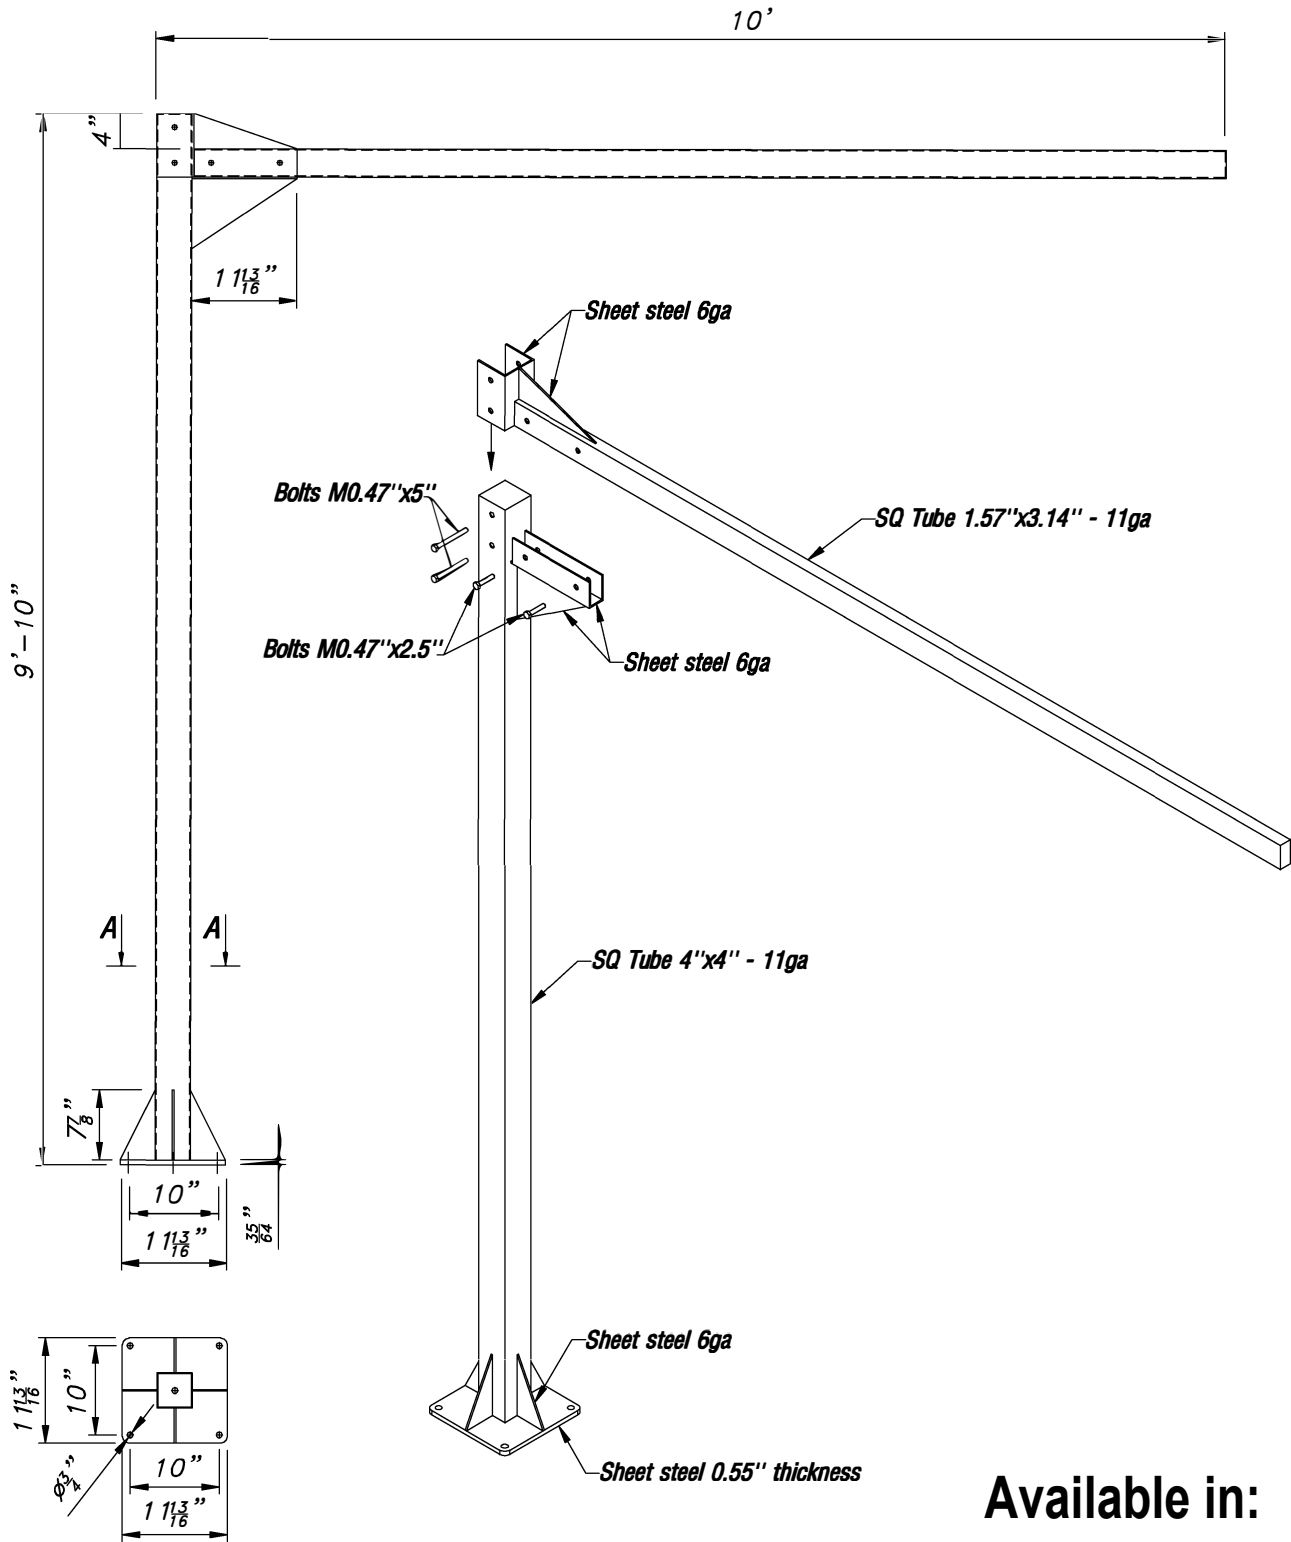

Simon Marketing Group, LLC  
dba Parking Lot Safety Solutions  
248-855-6647

Title: Carbon Steel Clearance Structure

Drawing: Carbon SCS

Use: Traffic Clearance

9'10" x 10'

Date: 3/16/2021

Available in:

 Yellow

 Black

 Silver