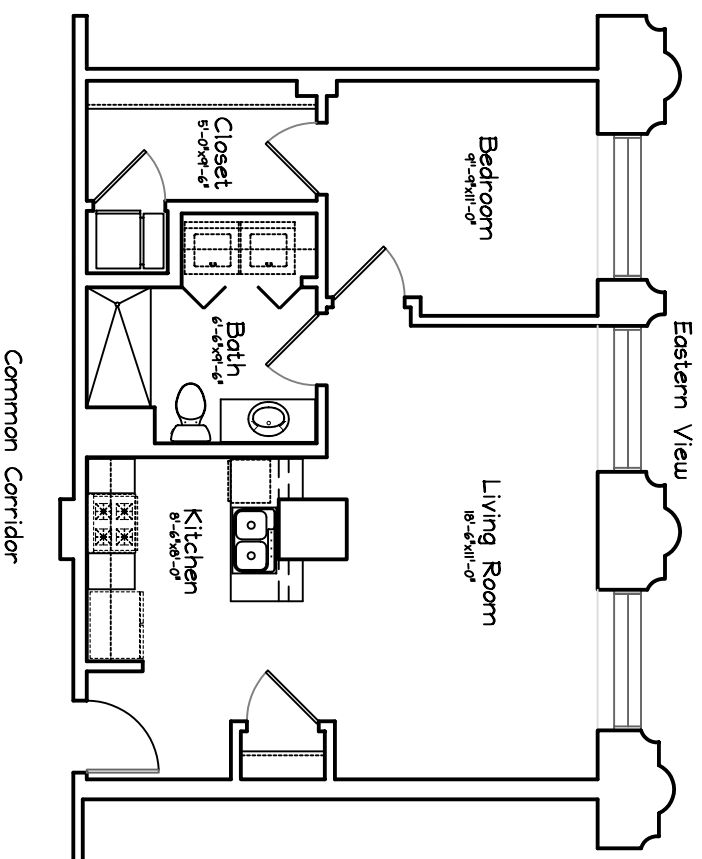

PLANKINTON LOFT APARTMENTS - 5th FLOOR

Unit #515 = 660 sq ft
One Bedroom, 1 Bath

Scale : 1/8" = 1'-0"

Square Footage taken from center of corridor/party walls
to exterior of furred walls.