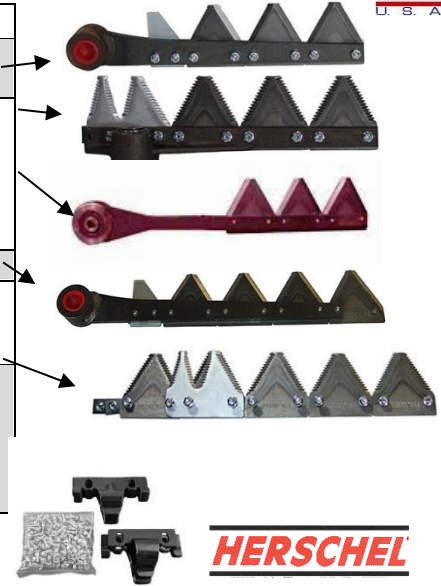

BOLTED HAYBINE SICKLES

PART #	BRAND / MODEL TO FIT	DRIVE HEAD	PRICE EA.
S35-2559	IH 990 (TIGER SHARK)	INCLUDED	\$ 219.00
S35-2514	IH 1190 (TIGER SHARK)	INCLUDED	\$ 199.00
S35-1006 (LH)	New Holland 499 (SUPER 7)	INCLUDED	\$ 195.00
S35-1007 (RH)	New Holland 499 (SUPER 7)	INCLUDED	\$ 179.00
S35-3164	New Holland 469 (SUPER 7)	INCLUDED	\$ 249.00
S35-3165	New Holland 479, 488 (SUPER 7)	INCLUDED	\$ 239.00
S35-3166	New Holland 489, 492, 1465 (SUPER 7)	INCLUDED	\$ 255.00
S35-2012	JD Late 1209, 1217, 1219 (SUPER 7)	INCLUDED	\$ 239.00
S35-1039	9 1/2' Universal Sickle (Super 7) Fits NH, Hess, C/IH, New Idea	NOT INCLUDED	\$ 139.00
S35 1036	9' Universal Sickle (FINE TOOTH)- JD/Ford	NOT INCLUDED	\$ 155.00
B55-0065D	12-24 X 11/16" SECTION BOLTS AND NUTS	50 CT.	\$ 10.95
B55-0085D	12-24 X 1" HEAD BOLTS	15 CT.	\$ 6.95
B55-0095D	12-24 X 1 5/16" HEAD BOLTS	15 CT.	\$ 7.95
N83-0289D	12-24 SECTION NUTS	50 CT.	\$ 5.50
B55-0629	BOLT AND CLIP KIT (HOLD DOWNS/ SICKLE BOLTS)	10'	\$ 41.95

SUPER 7 SICKLE SECTIONS

"X-HEAVY 7" Top Serrated Sections

*Heat Treated for Extra Hardness

*Self-Sharpening Razor Edge

PART #	TO FIT THE FOLLOWING CUTTER BARS:	PRICE EA.
S20 3482	NH / CASE IH (3 Hole) 820-1020 / 2020	\$ 1.40
S20 3549	CIH 3020 / NH 740C	\$ 1.30
S20 4285	AGCO / AC (Late)	\$ 1.60
S20 4286	JD / FORD MOWER	\$ 1.30
S20 4322	Hart Carter	\$ 1.75
S20 4398	Mac Don / CIH 2162	\$ 1.30
S20 4409	TIGER TOOTH NH/ CIH/	\$ 1.70
S20 4452	Deere Combine 200-900	\$ 1.50
S20 4498	SCH HERSCHEL (USA)	\$ 1.55
S20 4517	Caterpillar Lexion	\$ 1.65
S20 4531	JD 600 Series Platform	\$ 2.50

SICKLE BAR SPLICE KITS

PART #	SPACING	TO FIT:	PRICE EA.
K711-011	2 1/8"	MAC DON	\$ 36.95
C83-0755	2 1/16"	JD / CIH	\$ 24.95
AH202628	1" OVAL	JD 600 OEM	\$ 27.95
B55-0049D	ALL (BUT 600)	SPLICE BOLT KIT	\$ 8.95