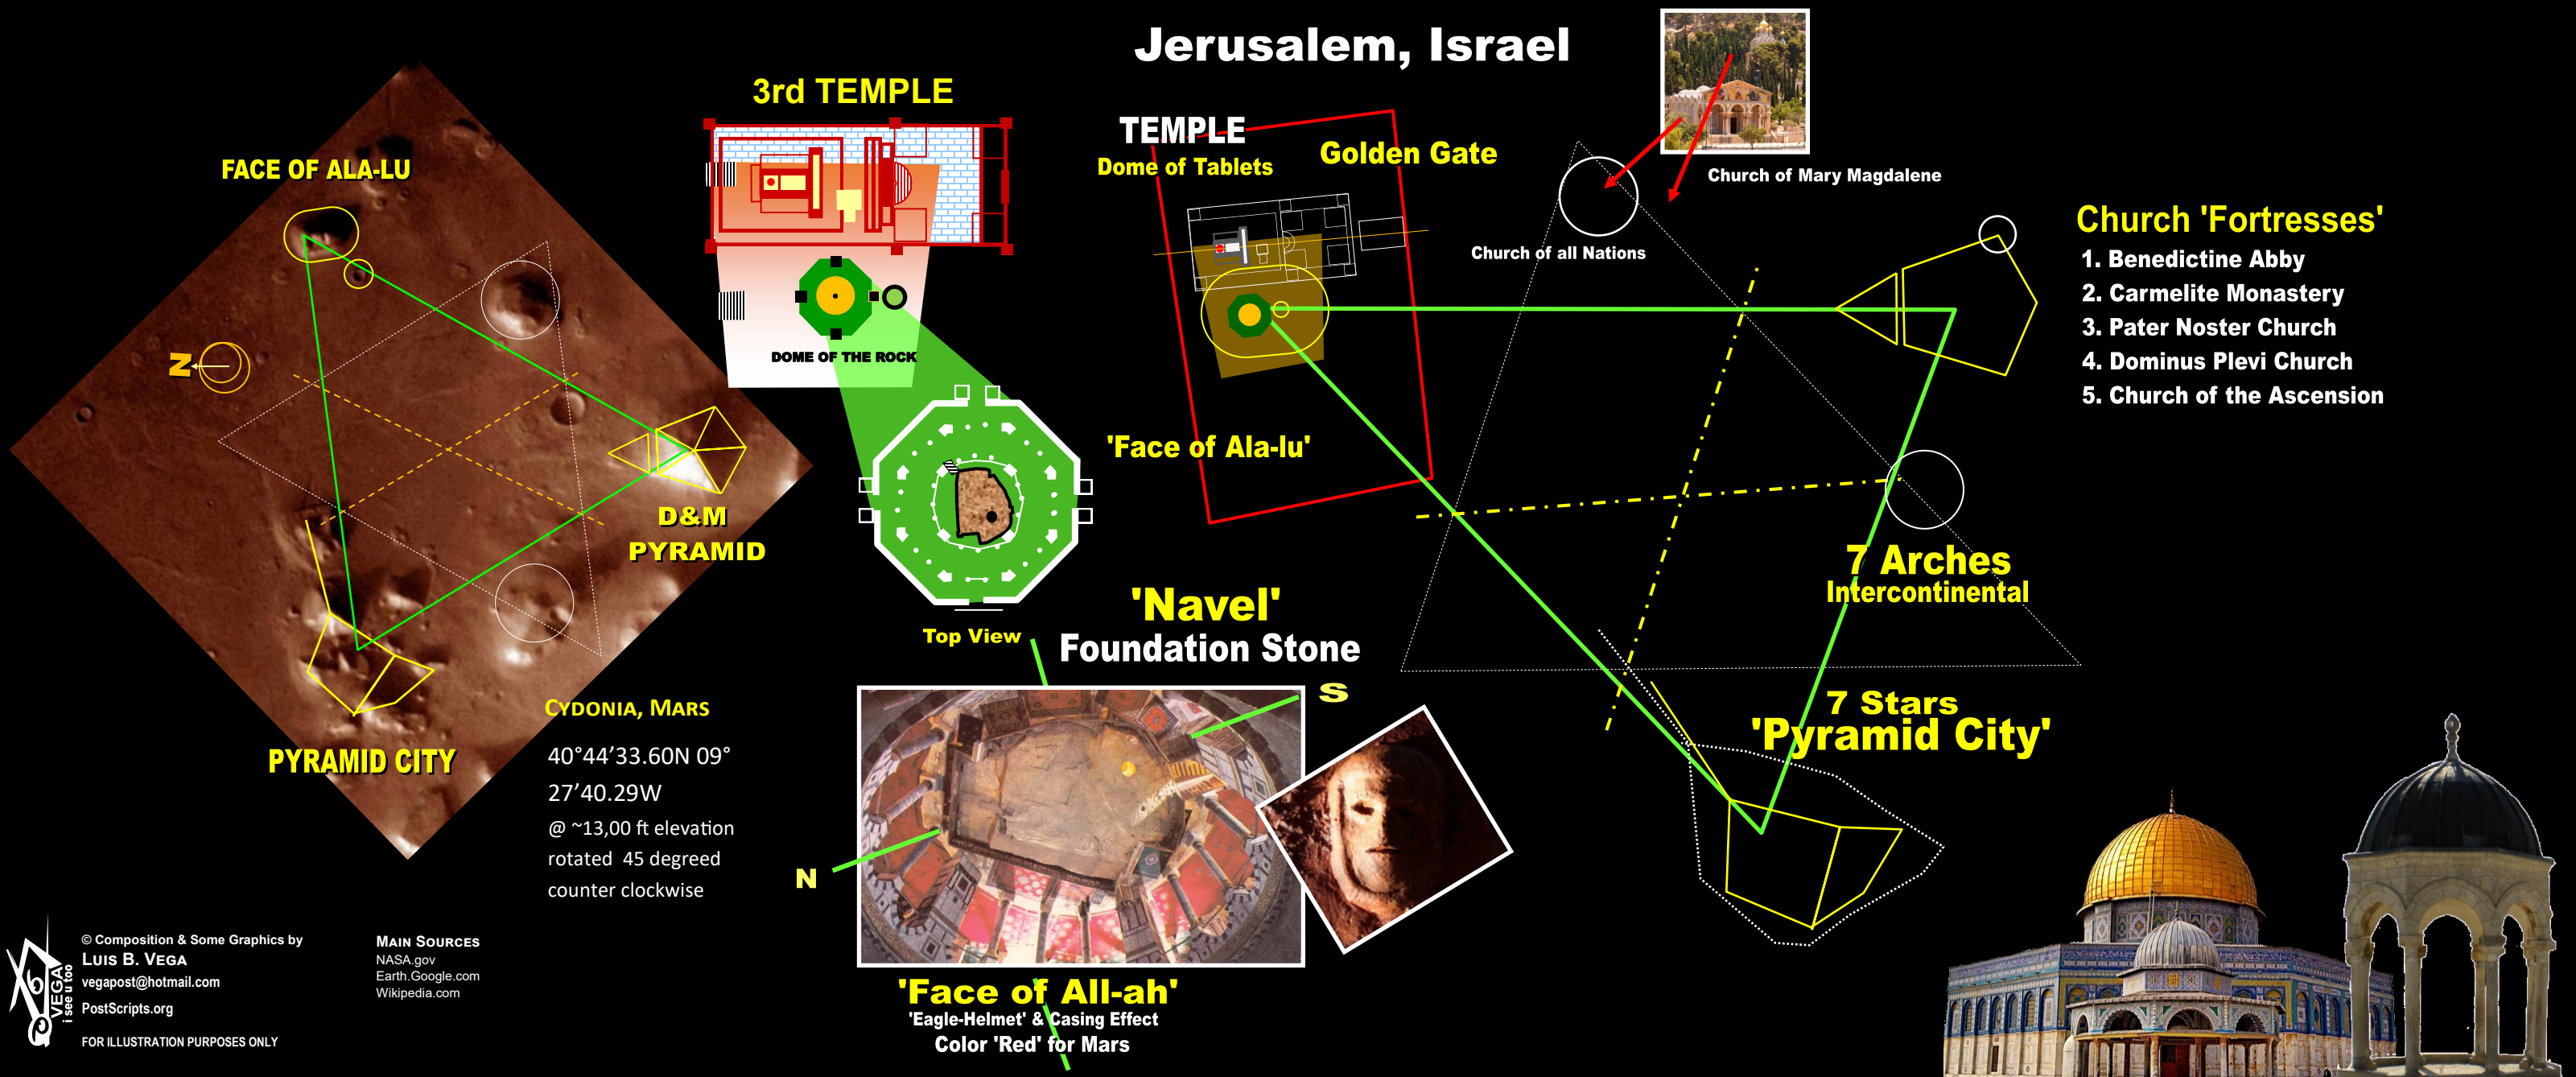

# THE JEWISH 3RD TEMPLE

CONCEPTUALIZATION BASED ON THE DOME OF THE TABLETS LOCATION AND THE MARTIAN LEY LINES

FACE OF ALA-LU

3rd TEMPLE

Jerusalem, Israel

TEMPLE  
Dome of Tablets Golden Gate

Church of Mary Magdalene

Church 'Fortresses'

1. Benedictine Abby
2. Carmelite Monastery
3. Pater Noster Church
4. Dominus Plevi Church
5. Church of the Ascension

DOME OF THE ROCK

'Face of Ala-lu'

'Navel'  
Foundation Stone

7 Arches  
Intercontinental

7 Stars  
'Pyramid City'

Top View

'Face of All-ah'  
'Eagle-Helmet' & Casing Effect  
Color 'Red' for Mars

CYDONIA, MARS  
40°44'33.60N 09°  
27'40.29W  
@ ~13,00 ft elevation  
rotated 45 degreed  
counter clockwise