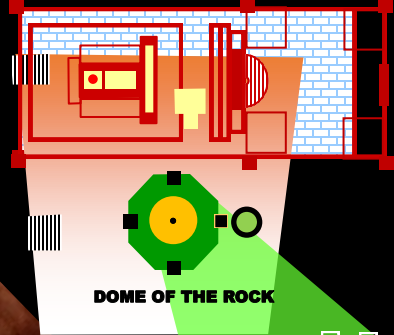

DOME OF THE ROCK

'Face of Ala-lu'

'Navel'
Foundation Stone

7 Arches
Intercontinental

7 Stars
'Pyramid City'