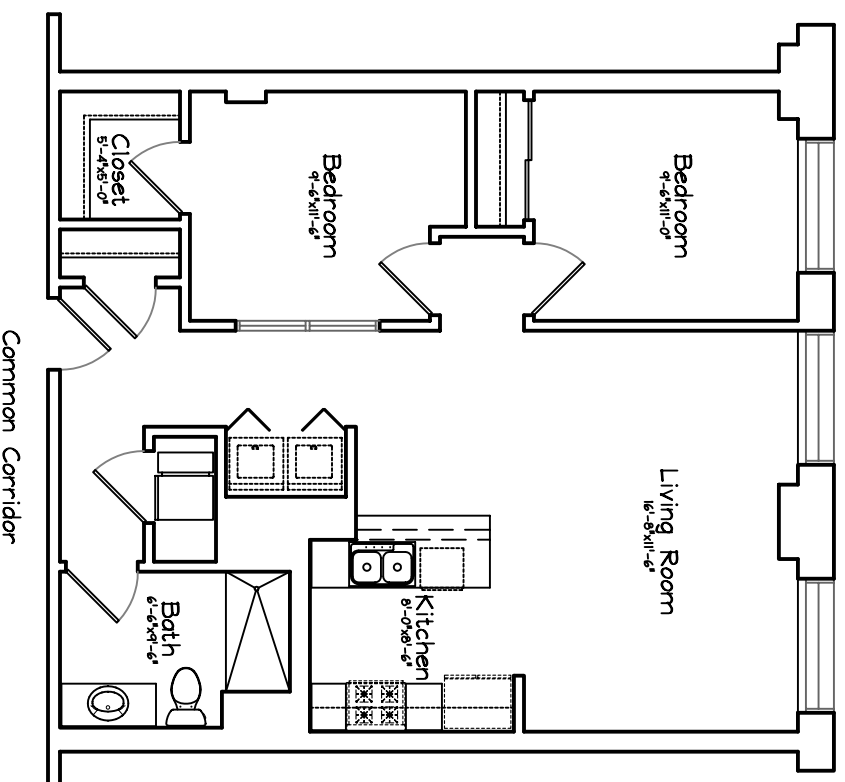

# PLANKINTON LOFT APARTMENTS - 4th FLOOR

Exterior Atrium

Unit #408 = 860 sq ft  
Two Bedroom, 1 Bath

Scale : 1/8" = 1'-0"

Square Footage taken from center of corridor/party walls  
to exterior of furred walls.