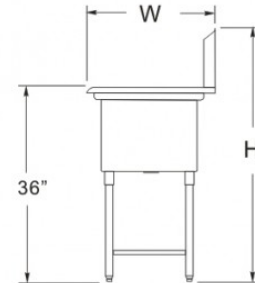

WICKETTS STAINLESS SPECIFICATION

Stainless Steel Sink
2-TUB 1-DB

- ALL MADE OF TYPE 304 STAINLESS STEEL
- STAINLESS STEEL LEGS WITH CROSS BRACING FOR FIRM SUPPORT
- EXTRA WELDED UNDER TUBS FOR LONGEVITY.
- STRAINERS INCLUDED

Two Tub Sink w/Left Drain Board

Product Number	Ga	DBRD Side	DBRD length	Bowl Size (Inch)			Overall Size (Inch)			Wt. lb/EA
				W	L	D	W	L	H	
WE 1515-2L	18	Left	15	15	15	12	21	48 1/4	45	51
WE 1818-2L	18	Left	18	18	18	12	24	57 1/4	45	59
WH 2424-2L	16	Left	24	24	24	14	30	75	45	104

Two Tub Sink w/Right Drain Board

Product Number	Ga	DBRD Side	DBRD length	Bowl Size (Inch)			Overall Size (Inch)		
				W	L	D	W	L	H
WE 1515-2R	18	Right	15	15	15	12	21	48 1/4	45
WE 1818-2R	18	Right	18	18	18	12	24	57 1/4	45
WE 2424-2R	16	Right	24	24	24	14	30	75	45

WICKETTS STAINLESS, LLC
2618 San Miguel Dr. Bldg.# 376
Newport Beach, CA 92660
Tel.(951)-858-2548
Fax.(951)-638-9059
sales@wickettsstainless.com
www.wickettsstainless.com

Approved for Manufacturing
Company: _____
Signature: _____
Print: _____ Date: ___/___/___