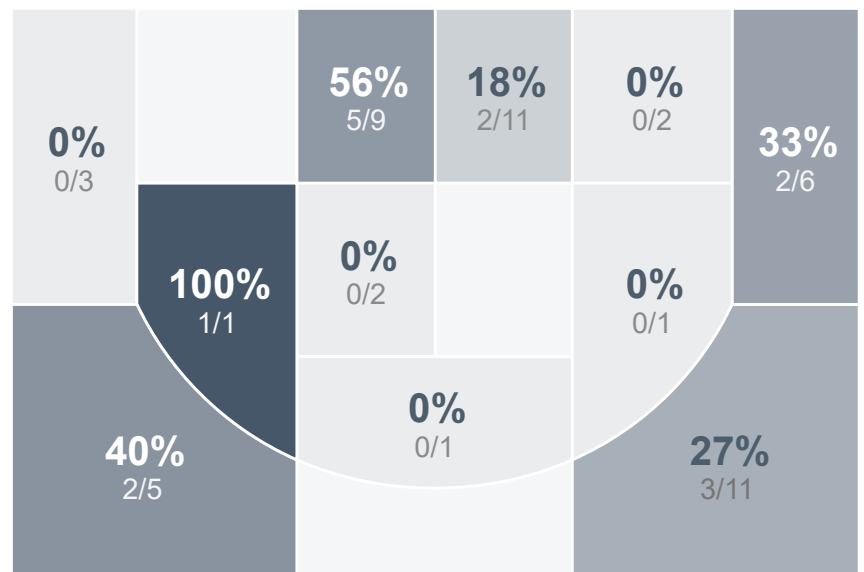

Turtle Mountain High School