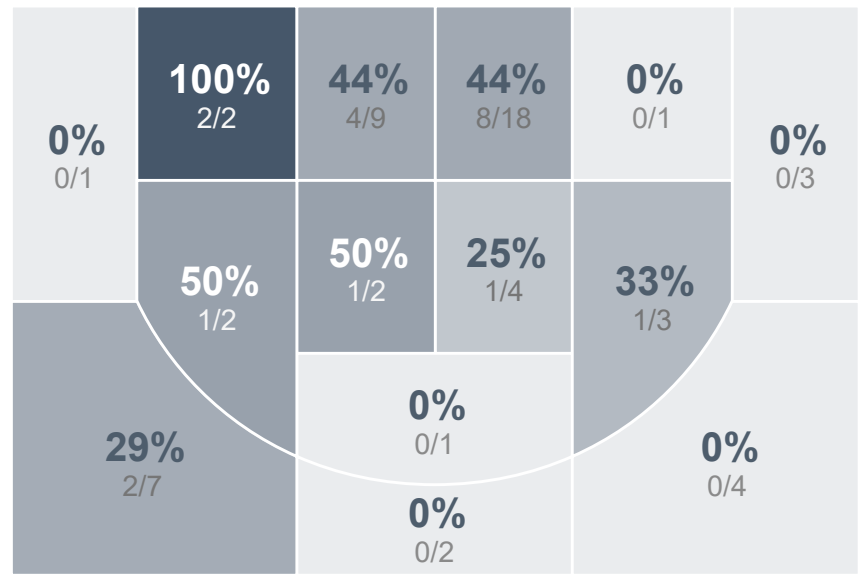

Dickinson Girls Varsity Basketball