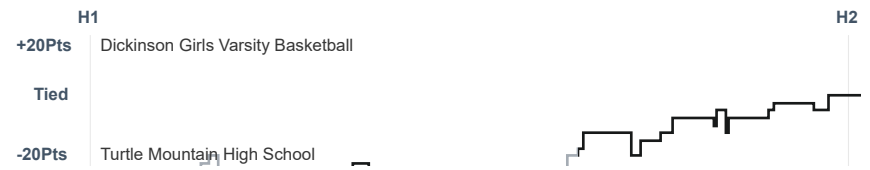

Box Score Report

DHS vs Turtle Mountain - Feb 24, 2023 - W 60-54

Period Stats

Team	1	2	Final
DHS	32	28	60
TMHS	20	34	54

Run Graph

Team Stats

	DHS	TMHS
Field Goal %	33.9%	28.8%
Effective Field Goal %	35.6%	35.6%
2FG Made/Attempted	18/42	8/27
2FG%	42.9%	29.6%
3FG Made/Attempted	2/17	7/25
3FG%	11.8%	28.0%
FT Made/Attempted	18/26	17/23
Free Throw Percentage	69.2%	73.9%
Points Per Possession	0.82	0.72
Transition Points	4	0
Points Off Turnovers	16	10
Second Chance Points	11	12
Points in the Paint	28	14
Offensive Rebounds	14	14
Defense Rebounds	17	27
Assists	14	12
Deflections	8	8
Steals	18	5
Blocks	2	0
Turnovers	16	26
Personal Fouls	18	24
Charges Taken	3	0