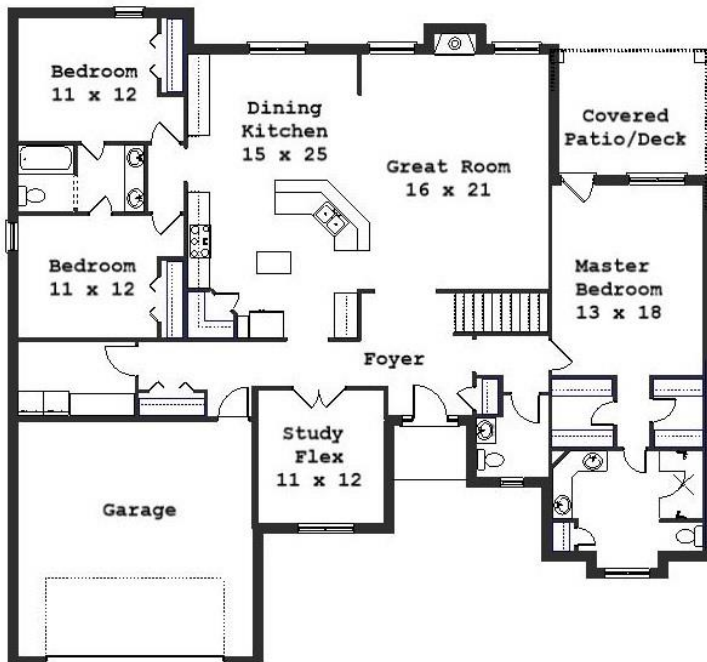

Your Land Your Style Your Home Your Way
Design + Build = Your Best Value

Captiva Ranch
2375 Sq.Ft.

KRAUS
DESIGN + BUILD

248.494.1822
