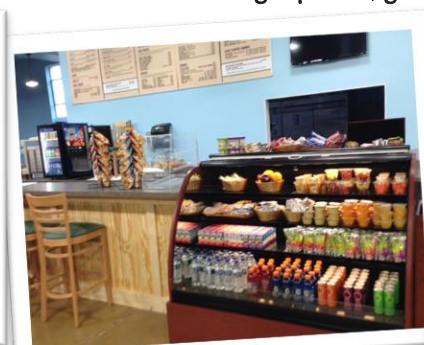

Recycle, Re-use, Reduce!

Teaching our kids to value their environment can be fun! Our Play Center and Café offers several teachable moments...whether it is talking about recyclable products we use (plates, cups, straws, food containers, etc.), the animals in our decor or showing your kids how to use our kid-sized recycling bins, you can help them learn to value the world around us during your visit. Together, our efforts here average over 5 times the amount of recycling than trash!

Let's move and raise a healthier generation of kids!

Our Play Center will make 'em sweat and kids love all our café food and drink choices! As a parent, you will too! We hope and invite you to compare our offerings with other centers. With childhood obesity still on the rise and nearly one in three children in America either overweight or obese, it's important to give kids plenty of daily opportunities to run around and play as well as have the ability to make healthier, great tasting food choices. Whether you are looking for some family time, or you are just looking for a new challenge for the kids, our play structure, active game area, and VR arena is just the thing to get them moving. We guarantee that your little one will sleep a little better after getting some much needed fun play and exercise at our center. Our café has lots of delicious and healthy options for them to re-fuel; you won't have to worry about trying to talk them out of junk food when they're ready for a snack, because there isn't any here and the kids love what we offer!