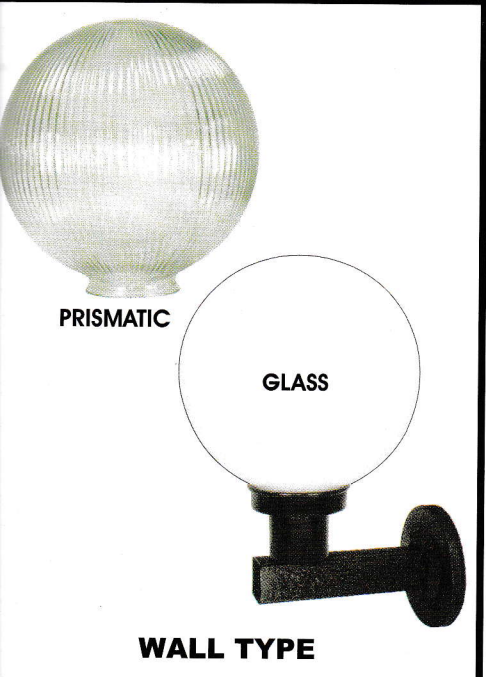

AMCO GLASS GLOBE LANTERN

AVAILABLE IN OPAL WHITE, HALF FROSTED & CLEAR PRISMATIC

MODEL NO.	DIAMETER	MODEL NO.	DIAMETER	MODEL NO.	DIAMETER
AP - 1007 - GG	6"	AP - 1007 - GC	6"	AP - 1007 - GW	6"
AP - 1008 - GG	8"	AP - 1008 - GC	8"	AP - 1008 - GW	8"
AP - 1009 - GG	10"	AP - 1009 - GC	10"	AP - 1009 - GW	10"
AP - C - 67 - GG	12"	AP - C - 67 - GC	12"	AP - C - 67 - GW	12"

MODEL NO.	DIAMETER	MODEL NO.	DIAMETER	MODEL NO.	DIAMETER
AP - 1007 - WW	6"	AP - 1007 - GD	6"	AP - 1007 - GH	6"
AP - 1008 - WW	8"	AP - 1008 - GD	8"	AP - 1008 - GH	8"
AP - 1009 - WW	10"	AP - 1009 - GD	10"	AP - 1009 - GH	10"
P - C - 67 - WW	12"	AP - C - 67 - GD	12"	AP - C - 67 - GH	12"