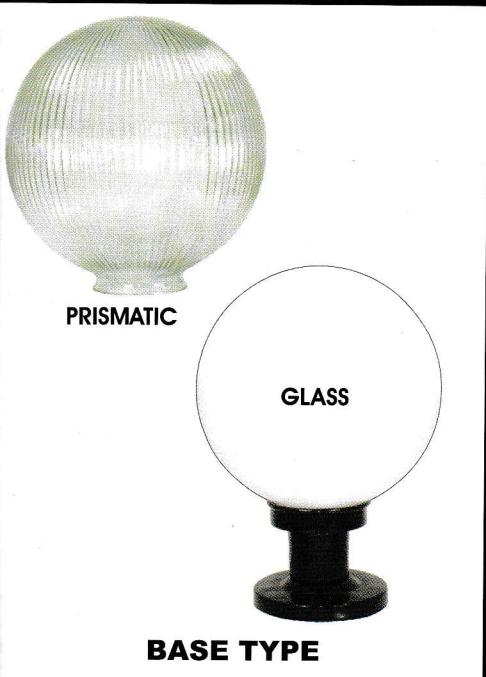

AMCO GLASS GLOBE LANTERN

AVAILABLE IN OPAL WHITE, HALF FROSTED & CLEAR PRISMATIC

MODEL NO.	DIAMETER	MODEL NO.	DIAMETER	MODEL NO.	DIAMETER
AP - 1007 - GG	6"	AP - 1007 - GC	6"	AP - 1007 - GW	6"
AP - 1008 - GG	8"	AP - 1008 - GC	8"	AP - 1008 - GW	8"
AP - 1009 - GG	10"	AP - 1009 - GC	10"	AP - 1009 - GW	10"
AP - C - 67 - GG	12"	AP - C - 67 - GC	12"	AP - C - 67 - GW	12"

MODEL NO.	DIAMETER	MODEL NO.	DIAMETER	MODEL NO.	DIAMETER
AP - 1007 - WW	6"	AP - 1007 - GD	6"	AP - 1007 - GH	6"
AP - 1008 - WW	8"	AP - 1008 - GD	8"	AP - 1008 - GH	8"
AP - 1009 - WW	10"	AP - 1009 - GD	10"	AP - 1009 - GH	10"
P - C - 67 - WW	12"	AP - C - 67 - GD	12"	AP - C - 67 - GH	12"