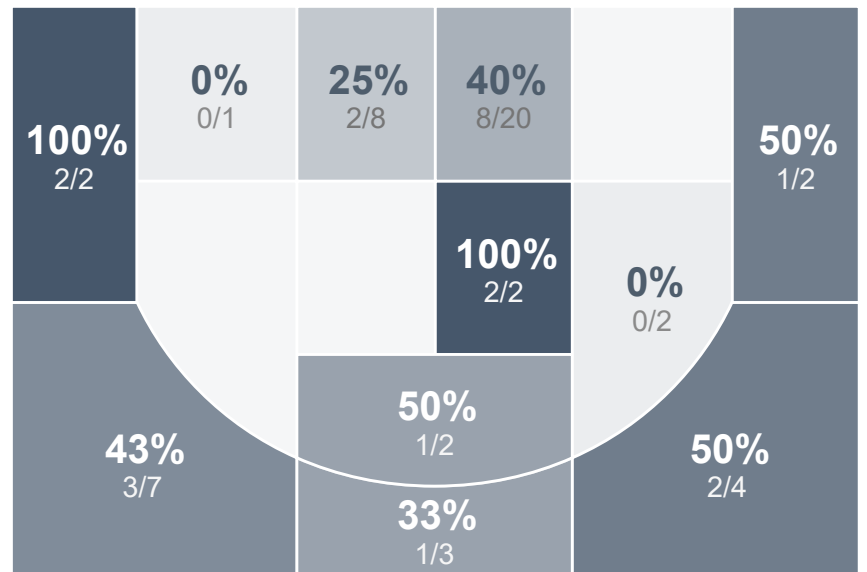

Box Score Report

LHS vs Bismarck - Feb 22, 2022 - L 57-65

Period Stats

Team	1	2	3	Final
LHS	31	26	0	57
BHS	28	37	0	65

Run Graph

Team Stats

	LHS	BHS
Field Goal %	37.3%	41.5%
Effective Field Goal %	42.2%	50.0%
2FG Made/Attempted	14/27	13/35
2FG%	51.9%	37.1%
3FG Made/Attempted	5/24	9/18
3FG%	20.8%	50.0%
FT Made/Attempted	14/20	12/19
Free Throw Percentage	70.0%	63.2%
Points Per Possession	0.87	1.03
Transition Points	6	5
Points Off Turnovers	6	12
Second Chance Points	11	7
Points in the Paint	26	24
Offensive Rebounds	12	8
Defense Rebounds	25	24
Assists	15	16
Deflections	9	9
Steals	5	13
Blocks	4	1
Turnovers	17	9
Personal Fouls	15	19
Charges Taken	1	2

LEGACY GIRLS VARSITY

Bismarck High School

LEGACY GIRLS VARSITY's Player Stats

Name	Pts	FG	3FG	FT	+/-	MINS	OREB	DREB	AST	DEFL	STL	BLK	TO	FOUL	CHG
#11 Hailyn Weigel	0	0/5	0/5	0/0	- 5	15	1	2	1	0	0	0	1	2	0
#12 Halle Severson	8	4/4	0/0	0/0	- 5	18	1	1	1	3	1	0	1	2	0
#13 Adison Sagaser	3	1/5	1/3	0/0	- 3	17	0	0	2	1	0	1	0	1	0
#14 Breena Sand	10	4/11	0/5	2/3	- 10	27	0	3	2	0	1	1	2	2	0
#22 Alyssa Eckroth	10	2/7	1/3	5/7	- 3	23	6	6	2	2	0	1	4	2	0
#23 Mia Berryhill	6	2/4	2/3	0/0	- 2	22	1	5	2	1	0	0	4	1	0
#33 Kali Dauenhauer	0	0/2	0/1	0/0	- 5	17	0	2	2	1	0	0	1	1	0
#34 Alece Blazek	11	3/7	1/2	4/6	- 8	29	2	3	3	0	2	0	1	4	0
#44 Aliya Selensky	3	1/3	0/1	1/2	+ 3	12	0	1	0	1	0	1	0	0	0
#45 Brooklynn Felchle	6	2/3	0/1	2/2	- 1	13	1	1	0	0	1	0	3	0	1