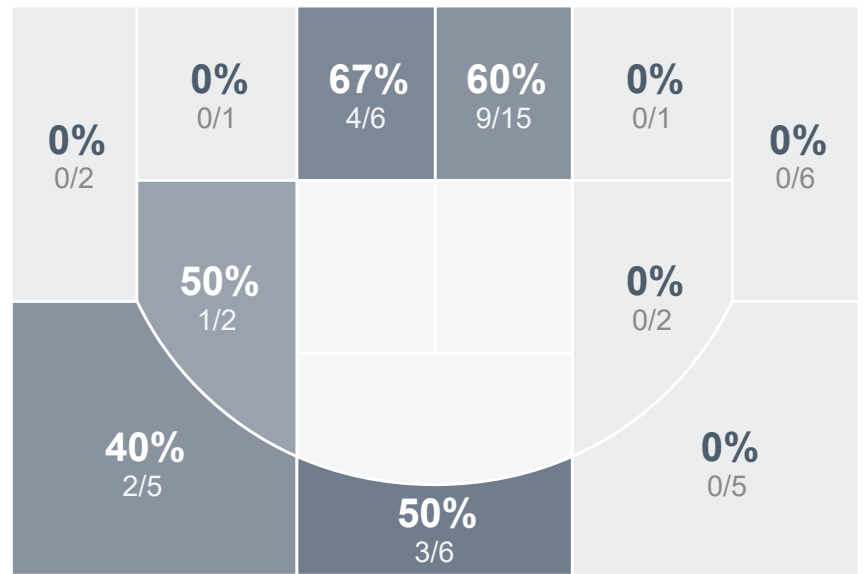

LEGACY GIRLS VARSITY