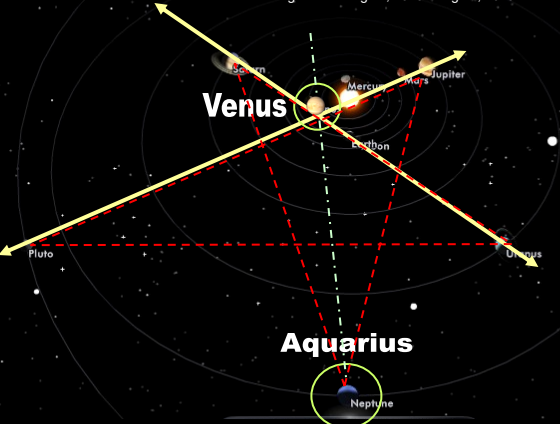

The Grand Cross

Starting around Aug 17, 2013 - Aug 27, 2013

THE TIMING

Perhaps these 3 celestial key combinations during the summer of 2013, the Star of David, the Pentagram and the Grand Cross are all a sort of a combination to this celestial Lion's Gate or door that may be at the point of being turned and unlocked. According to some interpretations of Biblical Scripture, Christ promised to come and usher those that 'follow the Lamb wherever He goes.' His Sheep through a gate -that is a segment of humanity through the portals of Glory. Christ did declare, 'I am the door -of the sheep pin', -John 10:7