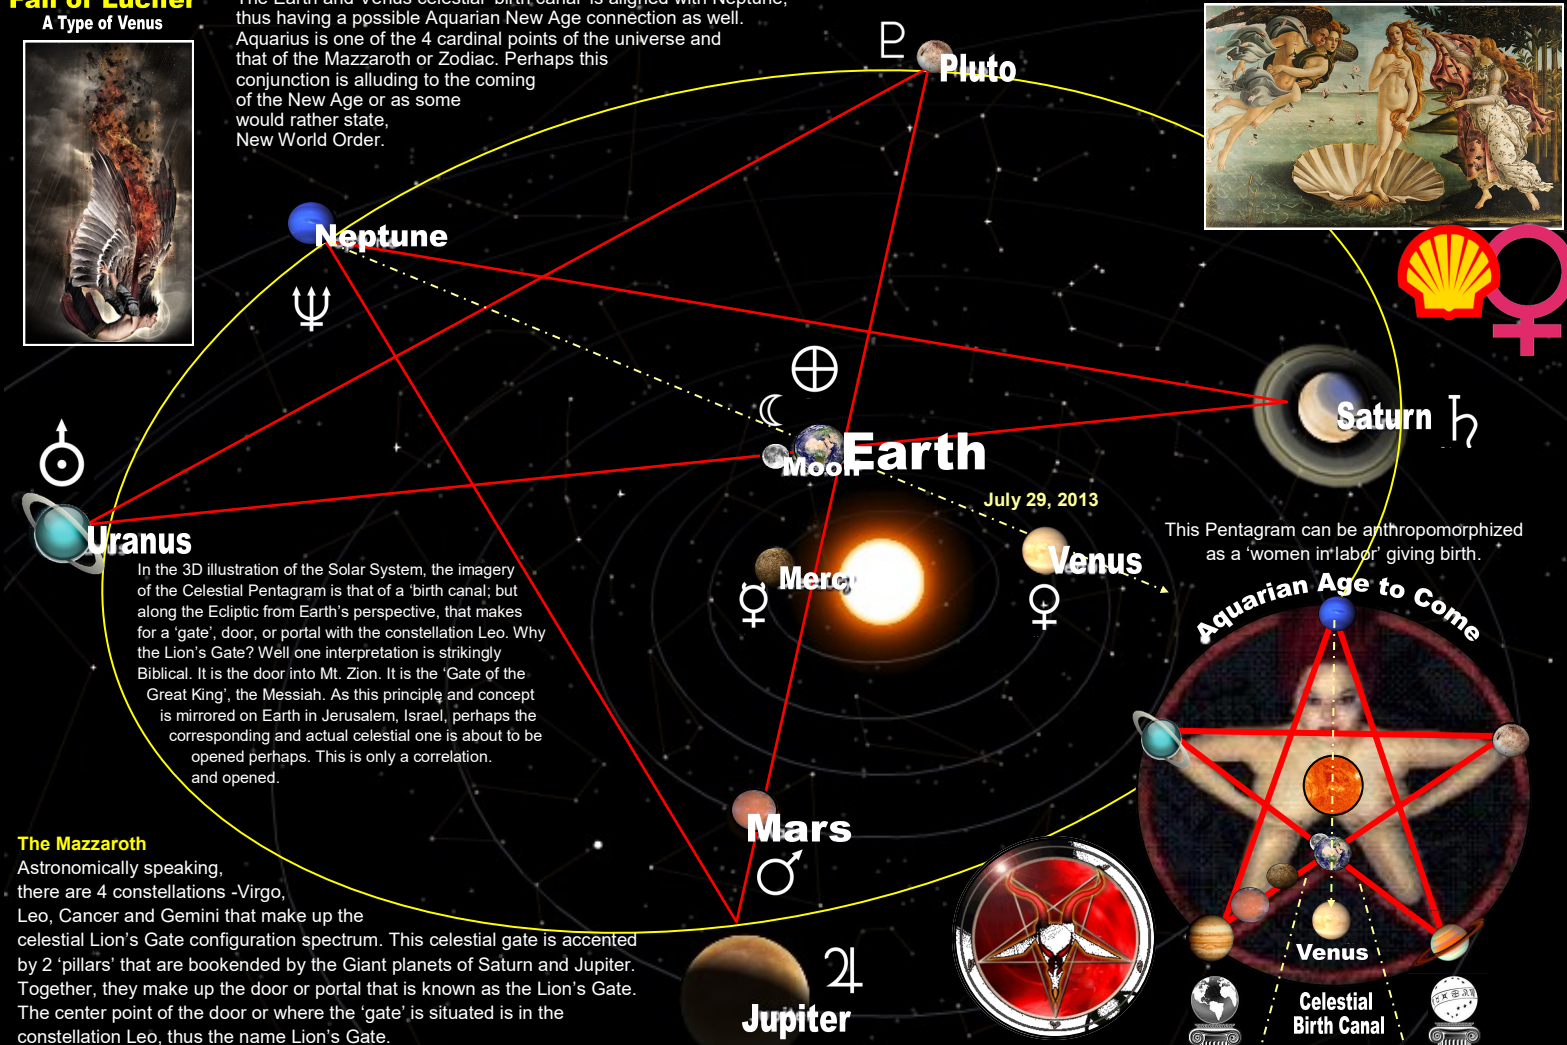

Fall of Lucifer A Type of Venus

The Earth and Venus celestial 'birth canal' is aligned with Neptune, thus having a possible Aquarian New Age connection as well. Aquarius is one of the 4 cardinal points of the universe and that of the Mazzaroth or Zodiac. Perhaps this conjunction is alluding to the coming of the New Age or as some would rather state, New World Order.

THE BIRTH OF VENUS

In the 3D illustration of the Solar System, the imagery of the Celestial Pentagram is that of a 'birth canal'; but along the Ecliptic from Earth's perspective, that makes for a 'gate', door, or portal with the constellation Leo. Why the Lion's Gate? Well one interpretation is strikingly Biblical. It is the door into Mt. Zion. It is the 'Gate of the Great King', the Messiah. As this principle and concept is mirrored on Earth in Jerusalem, Israel, perhaps the corresponding and actual celestial one is about to be opened perhaps. This is only a correlation, and opened.

This Pentagram can be anthropomorphized as a 'women in labor' giving birth.