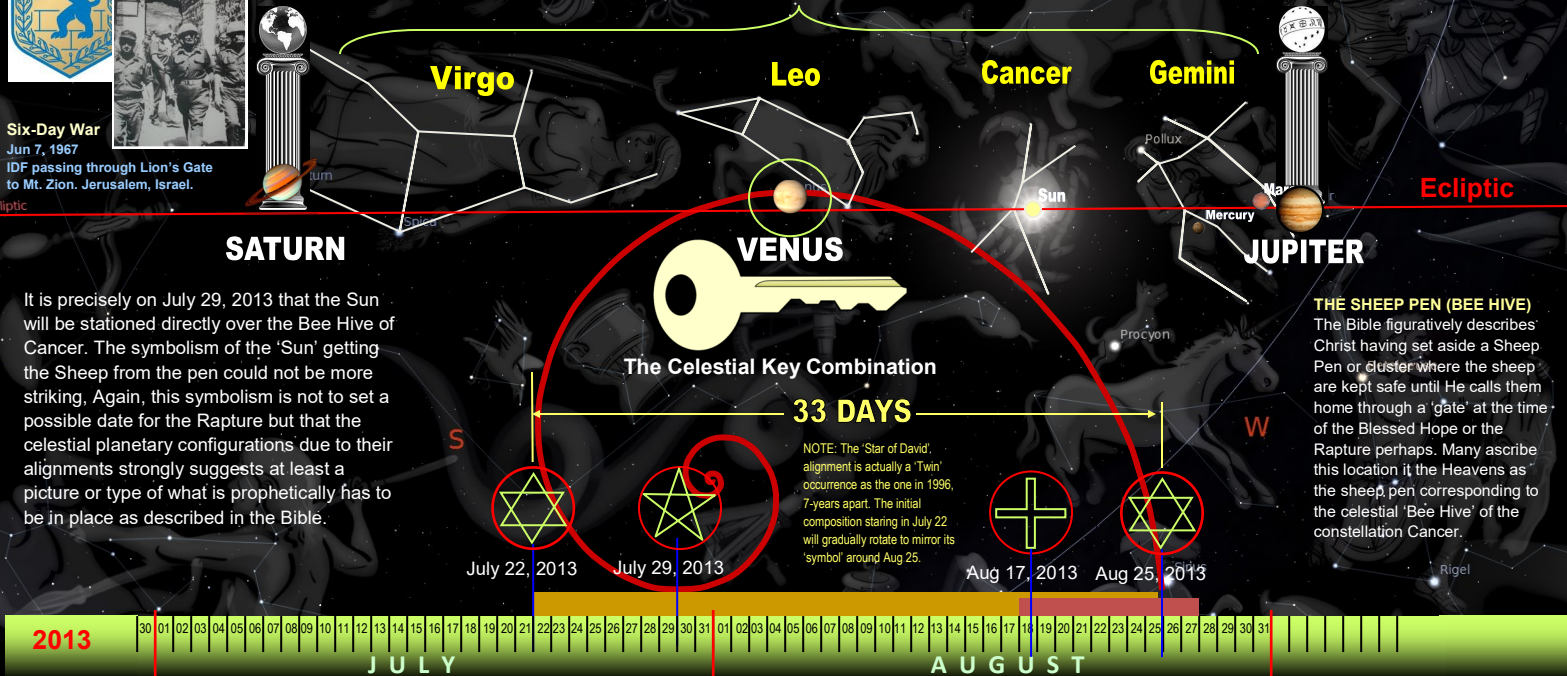

### The Mazzaroth

Astronomically speaking, there are 4 constellations -Virgo, Leo, Cancer and Gemini that make up the celestial Lion's Gate configuration spectrum. This celestial gate is accented by 2 'pillars' that are bookended by the Giant planets of Saturn and Jupiter. Together, they make up the door or portal that is known as the Lion's Gate. The center point of the door or where the 'gate' is situated is in the constellation Leo, thus the name Lion's Gate.

The Celestial Pentagram planetary alignment of July 29, 2013 also thus provides the celestial concept of a spectacular opening of a 'gate', a celestial portal if you will. This 'gate' is known as the Lion's Gate in which Venus traverses along the Ecliptic during that time but specifically on July 29, 2013, Venus will be at the heart of the constellation Leo. This imagery is as though Venus is coming out and perhaps others will go in. The constellation Leo is associated with Kingship, Royalty, a man, a King, Messiah, Christ, the Divine Male, etc. What is striking is that the major Giant planets Jupiter and Saturn flank the 'gate or portal at which time, will be illustrated by 2 pillars.

### VENUS:

- 2nd planet from the Sun
- 224.7 Earth day orbit
- 3,760 mile radius
- 67,240,000 miles to Sun
- 177.7 million sq/m surface
- 116d 18h 0m Days
- 8.87 m/s<sup>2</sup> Gravity

Six-Day War  
Jun 7, 1967  
IDF passing through Lion's Gate to Mt. Zion, Jerusalem, Israel.

## July 29, 2013 The Lion's Gate

It is precisely on July 29, 2013 that the Sun will be stationed directly over the Bee Hive of Cancer. The symbolism of the 'Sun' getting the Sheep from the pen could not be more striking. Again, this symbolism is not to set a possible date for the Rapture but that the celestial planetary configurations due to their alignments strongly suggests at least a picture or type of what is prophetically has to be in place as described in the Bible.