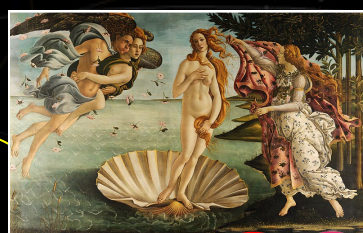

THE BIRTH OF VENUS

In the 3D illustration of the Solar System, the imagery of the Celestial Pentagram is that of a 'birth canal'; but along the Ecliptic from Earth's perspective, that makes for a 'gate', door, or portal with the constellation Leo. Why the Lion's Gate? Well one interpretation is strikingly Biblical. It is the door into Mt. Zion. It is the 'Gate of the Great King', the Messiah. As this principle and concept is mirrored on Earth in Jerusalem, Israel, perhaps the corresponding and actual celestial one is about to be opened perhaps. This is only a correlation, and opened.

This Pentagram can be anthropomorphized as a 'women in labor' giving birth.