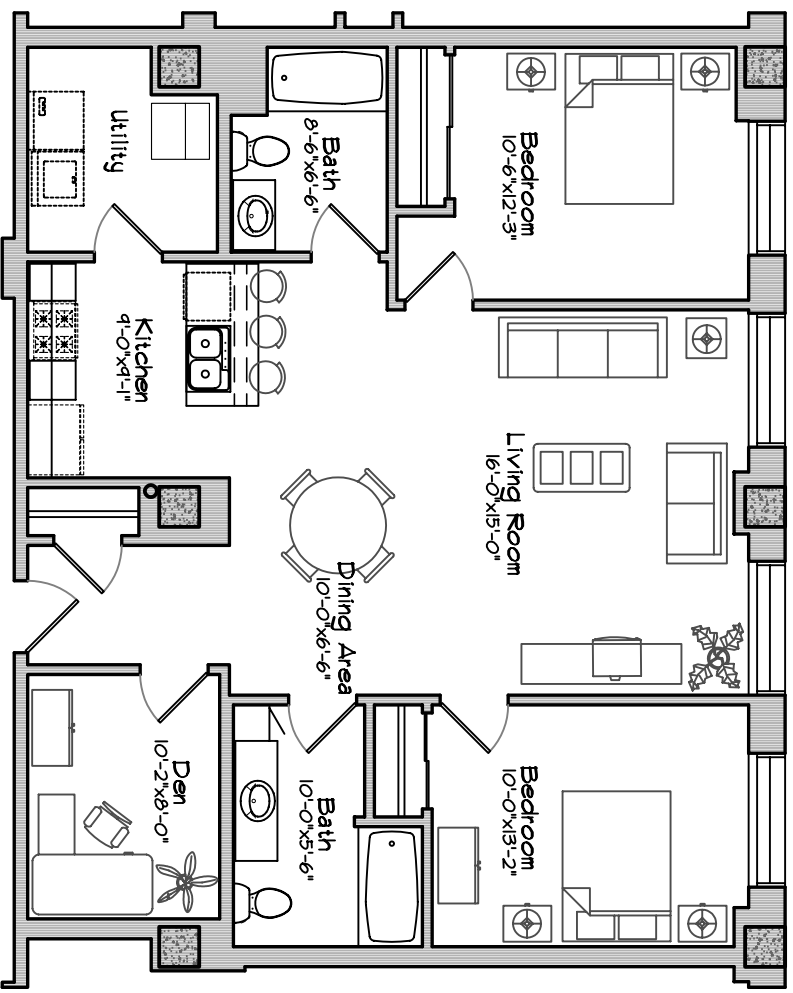

# PLANKINTON LOFT APARTMENTS - 3rd FLOOR

Courtyard View

Unit #348 = 1170 sq ft

Two Bedroom + Den, 2 Bath

Scale : 1/8" = 1'-0"

Square Footage taken from center of corridor/party walls to exterior of furred walls.