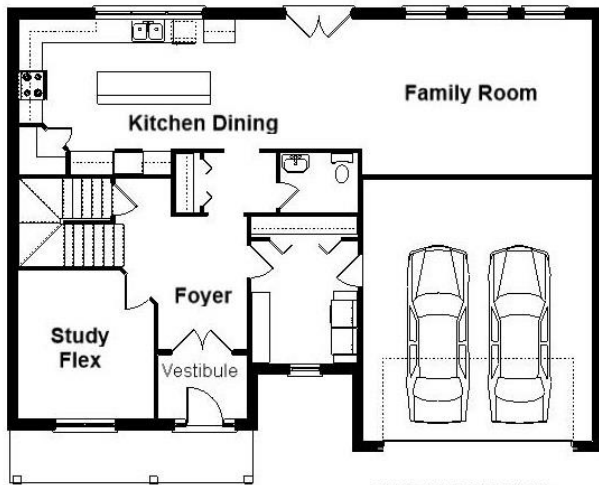

# Your Land Your Style Your Home Your Way Design + Build = Your Best Value

**The Oakhill 50**  
**2750 Sq.Ft.**

Copyright © 2018 Kraus Design  
All Rights Reserved

We welcome your changes to all of our plans

**The Kraus Company**  
DESIGN BUILD

248-972-5549

Setting the New Standard Since 1987