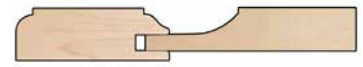

PANEL OPTIONS

Not recommended for natural and lighter color stains

RP-B