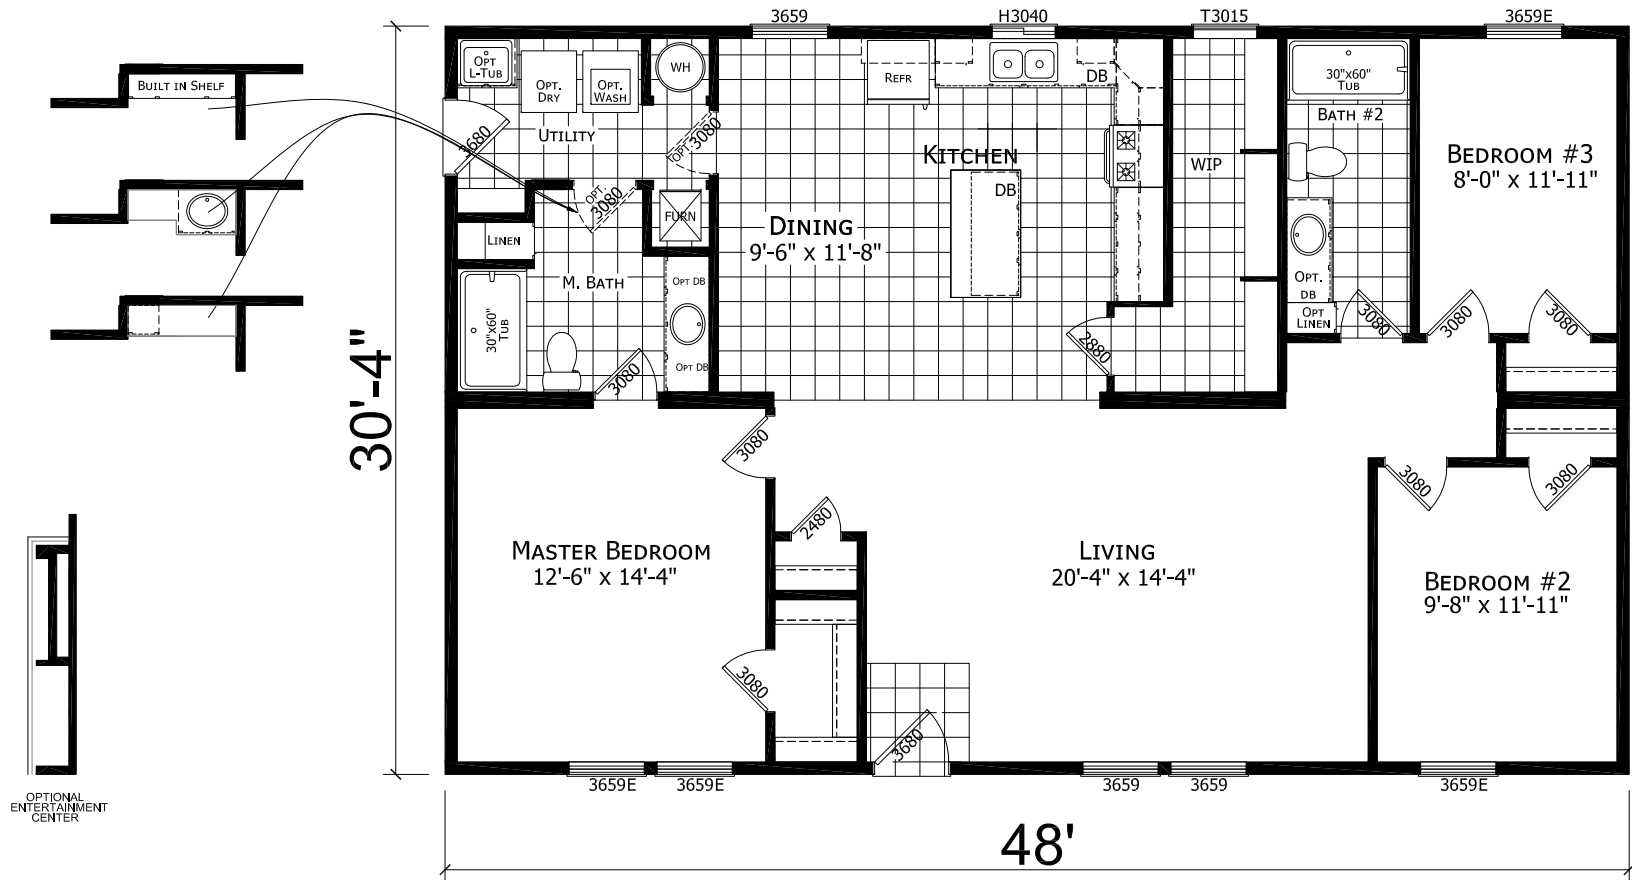

MODEL 17-HC-6483P

3 BEDROOM, 2 BATH

ACTUAL SIZE: 48' x 30'-4"

TOTAL AREA: 1,456 SQ. FT.

CHAMPION

MANUFACTURED BEAUTIFULLY™

1425 SUNNYSIDE RD. WEISER, ID 83672

MODIFICATIONS

PROJECT: 17-HC6483P
48' x 30'-4" 3 BD 2 BTH

DRAWN BY: MJW
DATE: 06-15-18
SCALE: 3/16" = 1'-0"

TITLE: LITERATURE PLAN

FILENAME: 17-HC6483P NOT FINISHED

SHEET: L-101