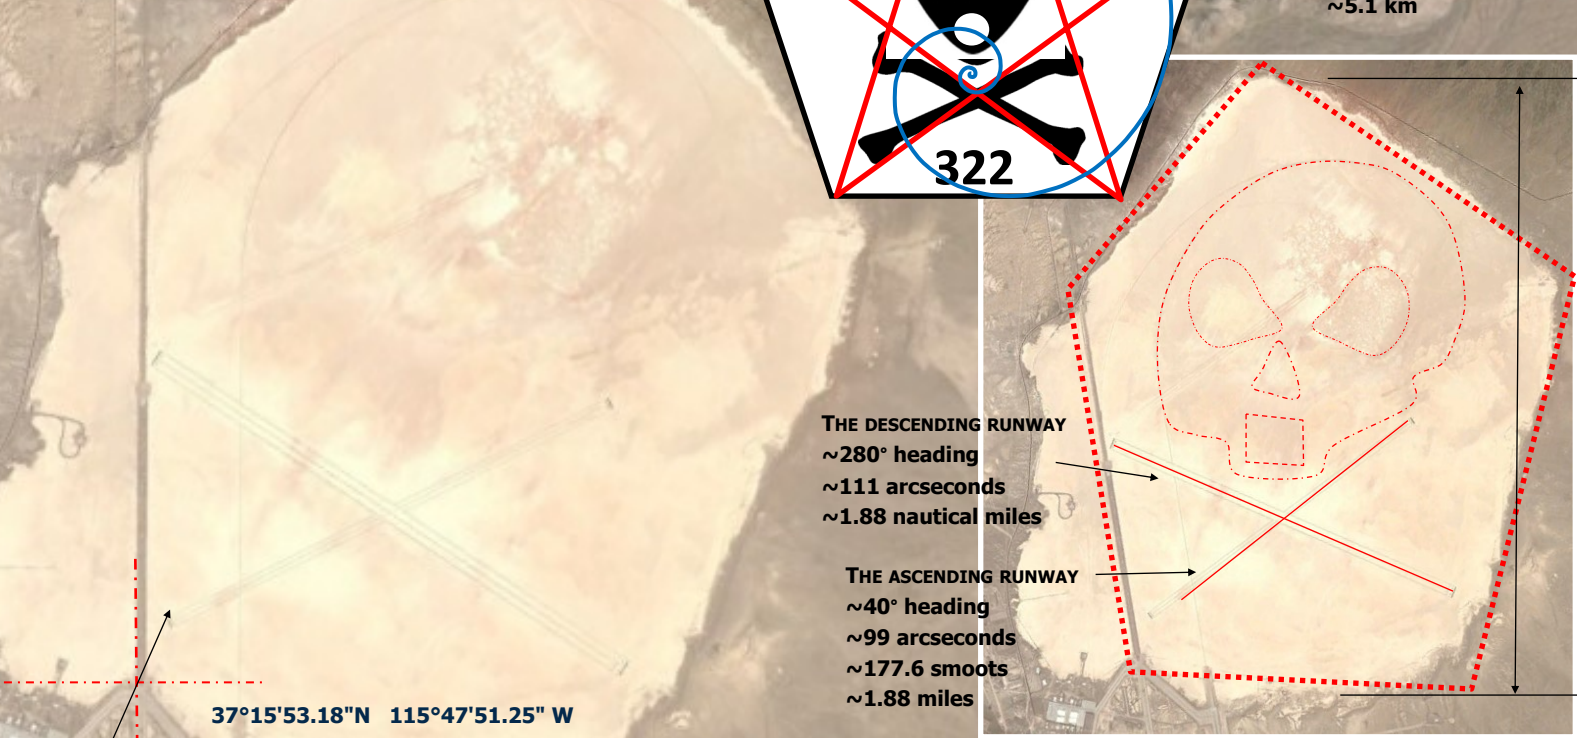

AREA 51 LUCIFERIAN SIGNATURES

The purpose of this illustration is to layout from a top view the Area 51 Groom Lake that suggests composes an encrypted skull and bones motif. The 2 crossed runways are evidently the crossbones. What this illustration suggests is that the composition of the sand, if either by mere coincidence or design portrays the skull. Moreover this optical allusion from the sky is rendered in a 3-diminsional construct. The skull furthermore appears to be not of a human but of an 'Alien' type of humanoid with the conventional 'Alien' slanted eyes and larger eye socket. The dry lake bed also appears to have a pentagonal shape or 5 sides. This would render the area perhaps an occult sacred ground and vortex of energy that can or is funneled to open portals by the mere sacred geometric configuration. One of the peculiar mathematical properties of a pentagram is that its design is repeatable on into infinity. Within this pentagram, a hexagram can also be configured also.

UFO MERKAVAHS
This skull and bones motif is perhaps an evident 'signature' of the Luciferians that run the shadow governments and secret operations such as Area 51. Such fraternal orders are in collusion with Lucifer masquerading as an Angle of Light and with his benevolent 'Aliens' trying to genetically alter the human race.

SKULL AND BONES

GROOM LAKE
Test Site
As if Alien piercing from the other side, a mirror.

PENTAGRAM
~177.6° heading
~188 arcseconds
~1776 smoots
~3.16 nautical miles
~5.1 km

THE ALIEN CONNECTION
This is the Google screenshot capture of the Groom Lake test site without any Photoshop manipulation. Only the various color tone and highlighted features are rendered to show the possible dimensional depiction of a 'skull' with 'Alien' eyes, nose and mouth. Juxtaposed on the 'X' runways.