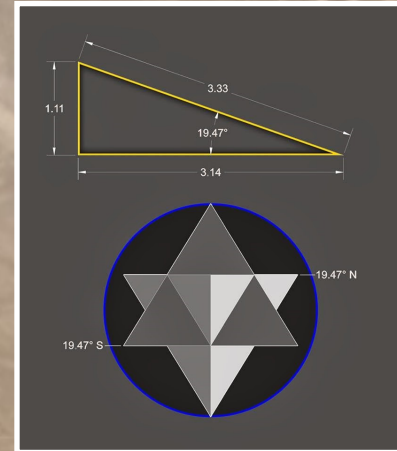

AREA 51 LUCIFERIAN SIGNATURES

The purpose of this illustration is to layout from a top view the Area 51 Groom Lake that suggests composes an encrypted skull and bones motif. The 2 crossed runways are evidently the crossbones. What this illustration suggests is that the composition of the sand, if either by mere coincidence or design portrays the skull. Moreover this optical allusion from the sky is rendered in a 3-diminsional construct. The skull furthermore appears to be not of a human but of an 'Alien' type of humanoid with the conventional 'Alien' slanted eyes and larger eye socket. The dry lake bed also appears to have a pentagonal shape or 5 sides. This would render the area perhaps an occult sacred ground and vortex of energy that can or is funneled to open portals by the mere sacred geometric configuration. One of the peculiar mathematical properties of a pentagram is that its design is repeatable on into infinity. Within this pentagram, a hexagram can also be configured also.

UFO MERKAVAHS
This skull and bones motif is perhaps an evident 'signature' of the Luciferians that run the shadow governments and secret operations such as Area 51. Such fraternal orders are in collusion with Lucifer masquerading as an Angle of Light and with his benevolent 'Aliens' trying to genetically alter the human race.

SKULL AND BONES

GROOM LAKE
Test Site
As if Alien piercing from the other side, a mirror.

PENTAGRAM
~177.6° heading
~188 arcseconds
~1776 smoots
~3.16 nautical miles
~5.1 km

THE ALIEN CONNECTION
This is the Google screenshot capture of the Groom Lake test site without any Photoshop manipulation. Only the various color tone and highlighted features are rendered to show the possible dimensional depiction of a 'skull' with 'Alien' eyes, nose and mouth. Juxtaposed on the 'X' runways.