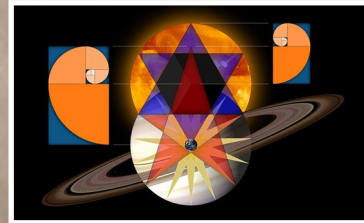

AREA 51 LUCIFERIAN SIGNATURES

The purpose of this illustration is to layout from a top view the Area 51 Groom Lake that suggests composes an encrypted skull and bones motif. The 2 crossed runways are evidently the crossbones. What this illustration suggests is that the composition of the sand, if either by mere coincidence or design portrays the skull. Moreover this optical allusion from the sky is rendered in a 3-diminsional construct. The skull furthermore appears to be not of a human but of an 'Alien' type of humanoid with the conventional 'Alien' slanted eyes and larger eye socket. The dry lake bed also appears to have a pentagonal shape or 5 sides. This would render the area perhaps an occult sacred ground and vortex of energy that can or is funneled to open portals by the mere sacred geometric configuration. One of the peculiar mathematical properties of a pentagram is that its design is repeatable on into infinity. Within this pentagram, a hexagram can also be configured also.

UFO MERKAVAHS
This skull and bones motif is perhaps an evident 'signature' of the Luciferians that run the shadow governments and secret operations such as Area 51. Such fraternal orders are in collusion with Lucifer masquerading as an Angle of Light and with his benevolent 'Aliens' trying to genetically alter the human race.

SKULL AND BONES

GROOM LAKE
Test Site
As if Alien piercing from the other side, a mirror.

PENTAGRAM
~177.6° heading
~188 arcseconds
~1776 smoots
~3.16 nautical miles
~5.1 km

THE ALIEN CONNECTION
This is the Google screenshot capture of the Groom Lake test site without any Photoshop manipulation. Only the various color tone and highlighted features are rendered to show the possible dimensional depiction of a 'skull' with 'Alien' eyes, nose and mouth. Juxtaposed on the 'X' runways.