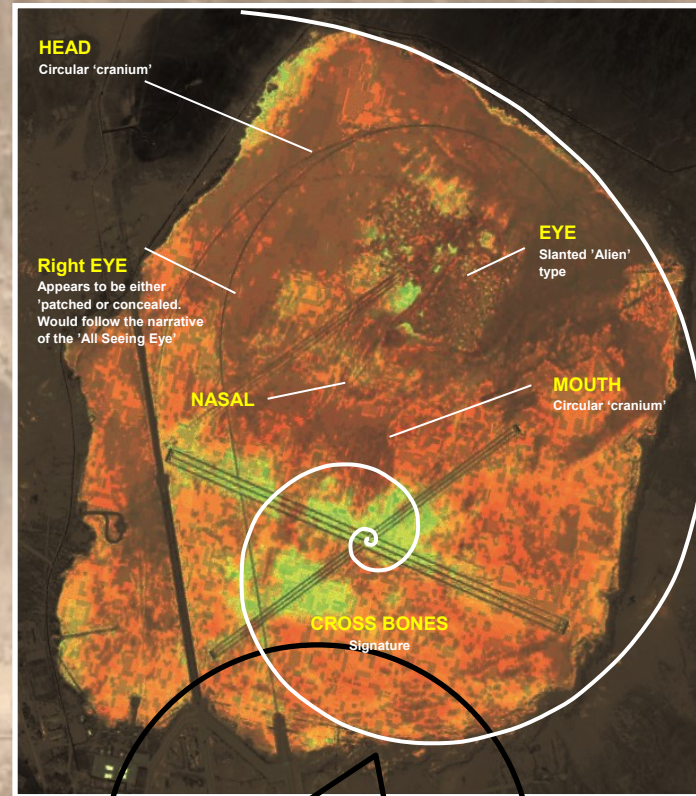

AREA 51 LUCIFERIAN SIGNATURES

The purpose of this illustration is to layout from a top view the Area 51 Groom Lake that suggests composes an encrypted skull and bones motif. The 2 crossed runways are evidently the crossbones. What this illustration suggests is that the composition of the sand, if either by mere coincidence or design portrays the skull. Moreover this optical allusion from the sky is rendered in a 3-diminsional construct. The skull furthermore appears to be not of a human but of an 'Alien' type of humanoid with the conventional 'Alien' slanted eyes and larger eye socket. The dry lake bed also appears to have a pentagonal shape or 5 sides. This would render the area perhaps an occult sacred ground and vortex of energy that can or is funneled to open portals by the mere sacred geometric configuration. One of the peculiar mathematical properties of a pentagram is that its design is repeatable on into infinity. Within this pentagram, a hexagram can also be configured also.

UFO MERKAVAHS
This skull and bones motif is perhaps an evident 'signature' of the Luciferians that run the shadow governments and secret operations such as Area 51. Such fraternal orders are in collusion with Lucifer masquerading as an Angle of Light and with his benevolent 'Aliens' trying to genetically alter the human race.

SKULL AND BONES

GROOM LAKE
Test Site
As if Alien piercing from the other side, a mirror.

PENTAGRAM
~177.6° heading
~188 arcseconds
~1776 smoots
~3.16 nautical miles
~5.1 km

THE ALIEN CONNECTION
This is the Google screenshot capture of the Groom Lake test site without any Photoshop manipulation. Only the various color tone and highlighted features are rendered to show the possible dimensional depiction of a 'skull' with 'Alien' eyes, nose and mouth. Juxtaposed on the 'X' runways.