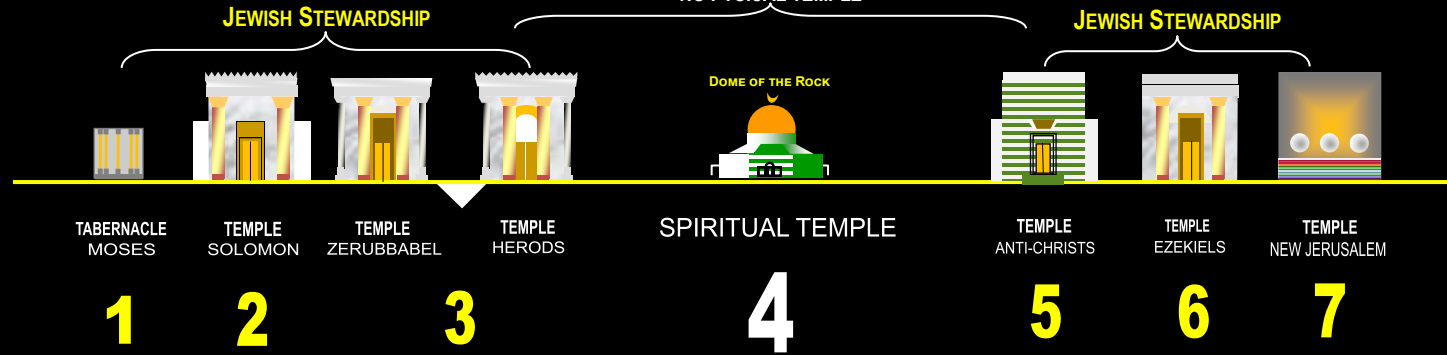

### ALTAR OF SACRIFICE

During the Days of Moses.

### ALTAR OF SACRIFICE

DEC 10, 2018

### 3RD TEMPLE?

3-4 Year-Old Red Heifer  
2018 + 4 Year Window

**2022?**

**DOME OF TABLETS**  
Speculated center  
of Holy of Holies

### THE CHURCH

(GENTILE RULE)  
NO PHYSICAL TEMPLE