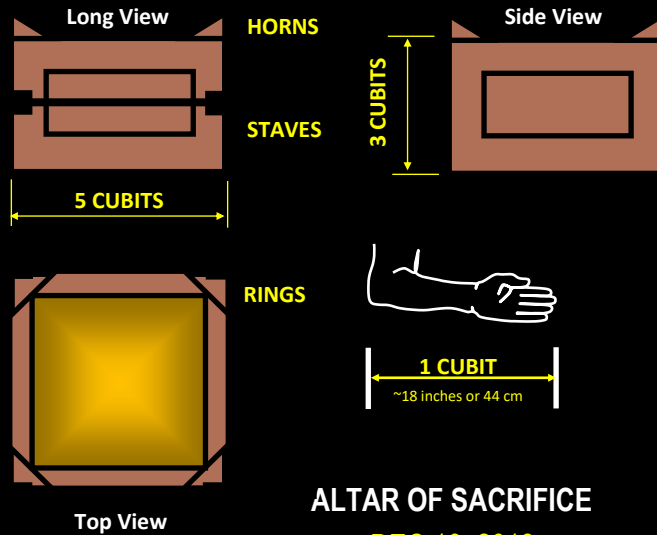

# TEMPLES OF YHVH TIMELINE

CONCEPTUALIZATION BASED ON THE DOME OF THE TABLETS LOCATION AND THE TEMPLES OF YHVH

### ALTAR OF SACRIFICE

During the Days of Moses.

### ALTAR OF SACRIFICE

DEC 10, 2018

### 3rd TEMPLE POSSIBLE LAYOUT