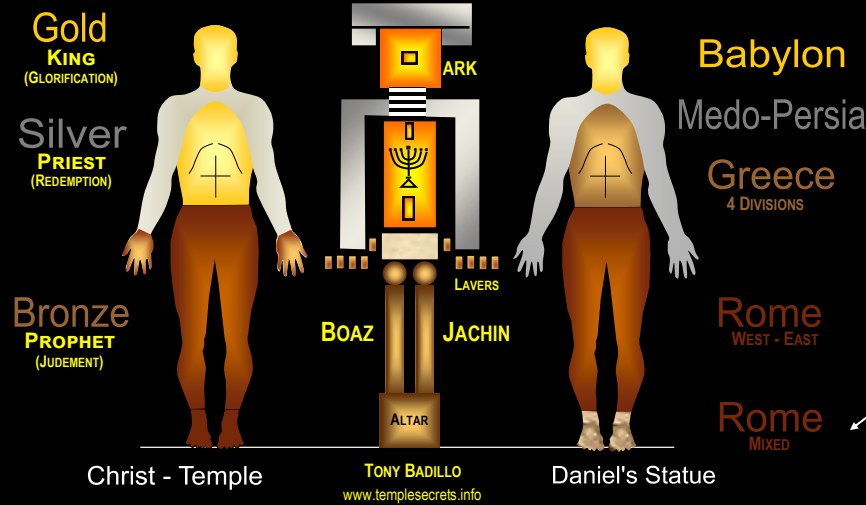

Anthropomorphic Temple Man