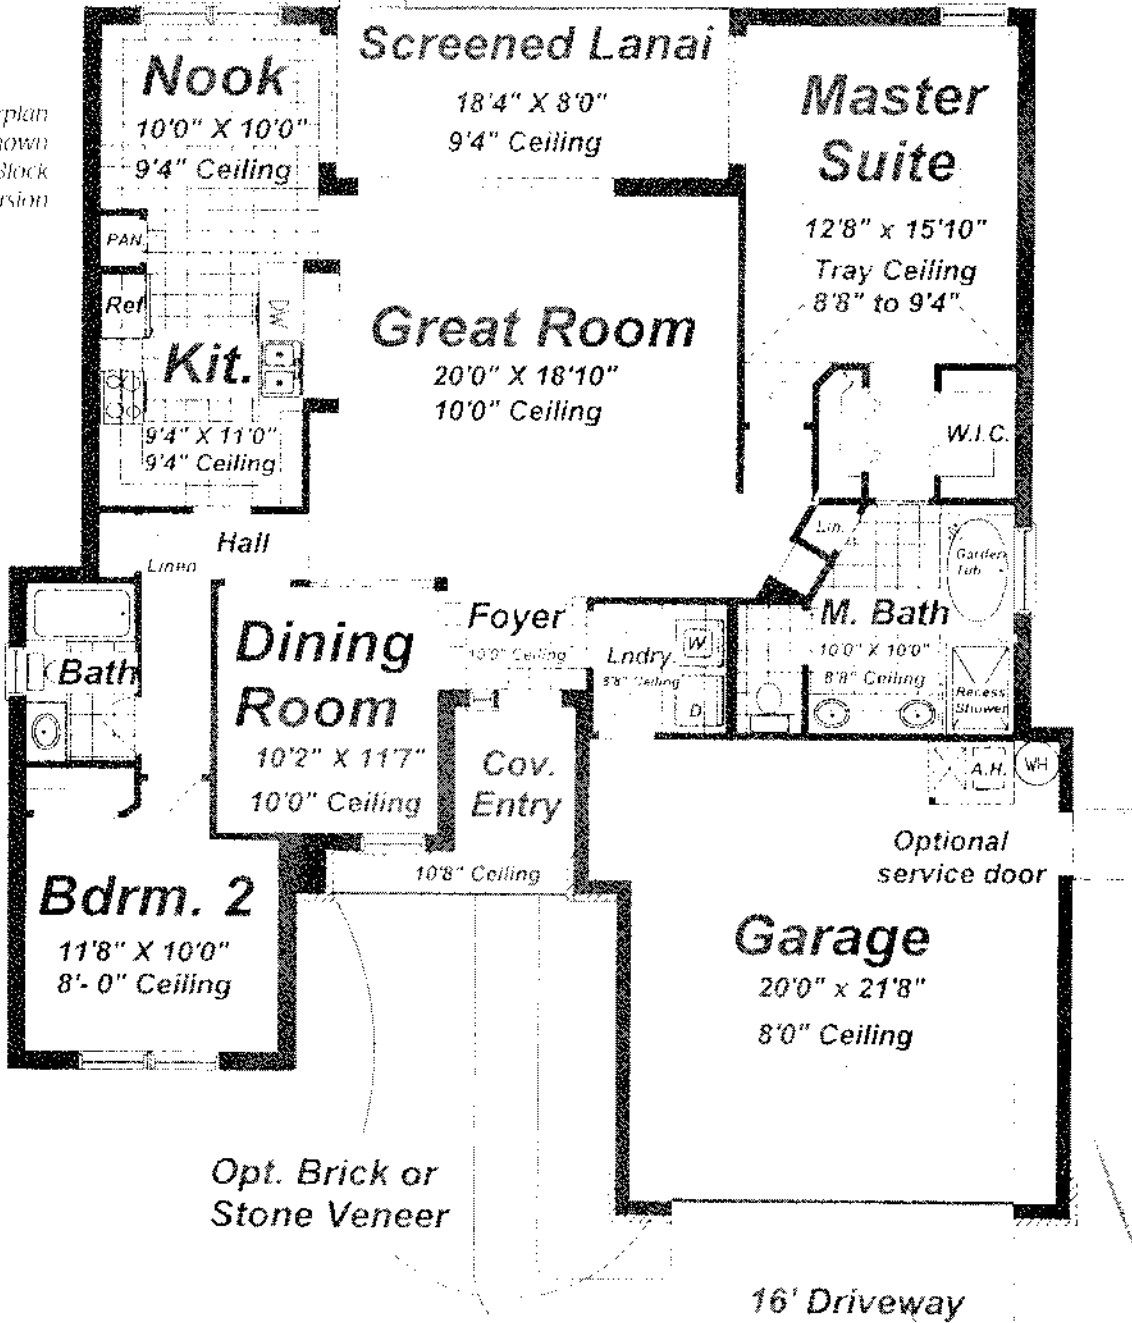

# Benton

Floorplan  
Shown  
in Block  
Version

Block: Living Area 1639 sq. ft. • Total Area 2344 sq. ft.

Frame elevation not available in all communities.