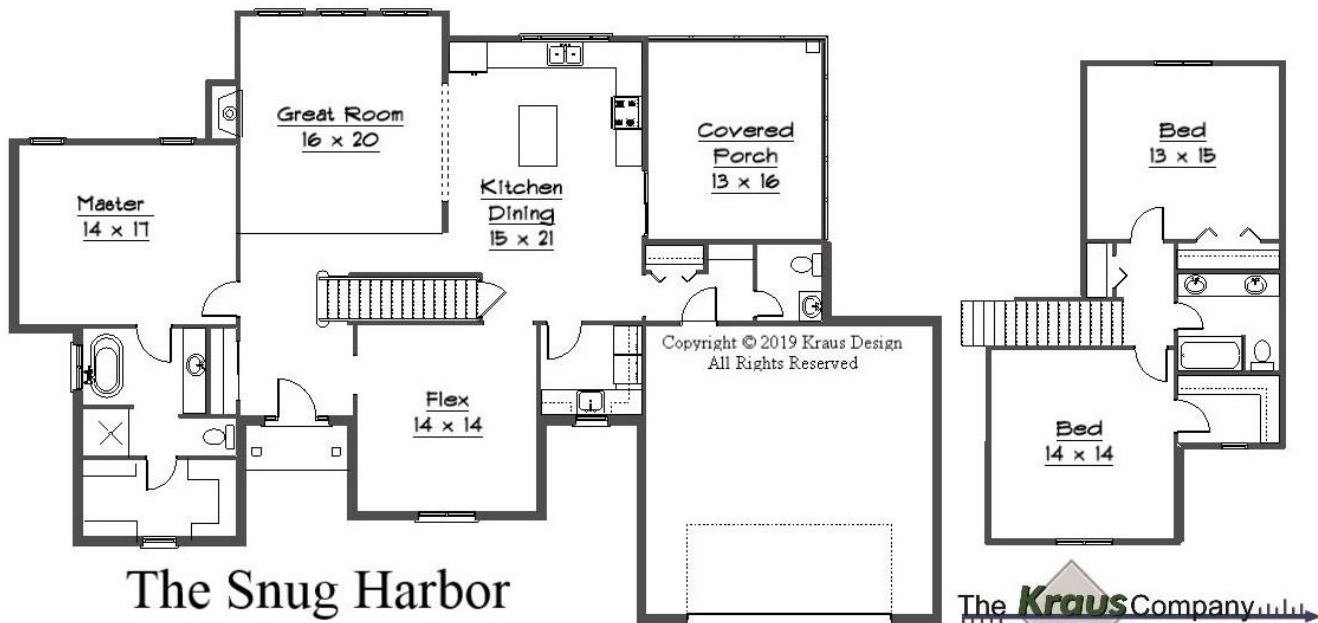

Your Land Your Style Your Home Your Way
Design + Build = Your Best Value

The Snug Harbor
2355 Sq.Ft

Copyright © 2019 Kraus Design
All Rights Reserved

The **Kraus** Company
DESIGN BUILD

248-972-5549

Setting the New Standard