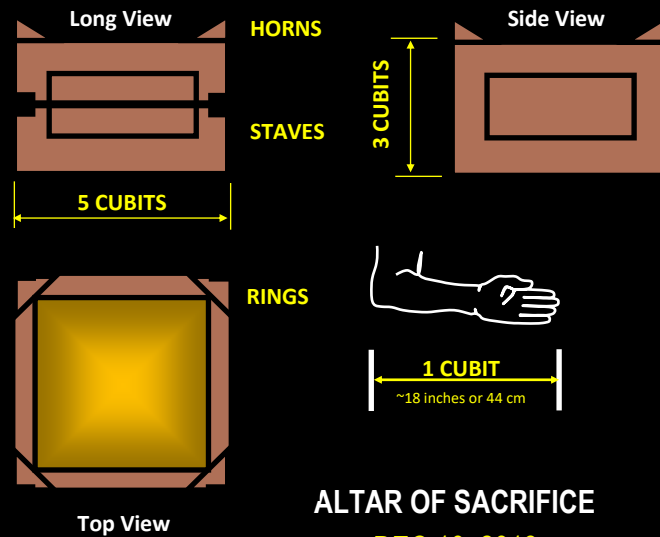

# THE JEWISH 3RD TEMPLE

CONCEPTUALIZATION BASED ON THE DOME OF THE TABLETS LOCATION AND THE TEMPLES OF YHVH

## ALTAR OF SACRIFICE

During the Days of Moses.

## ALTAR OF SACRIFICE

DEC 10, 2018

## SOLOMON'S TEMPLE

SUPERIMPOSED ANTHROPOMORPHIC MAN