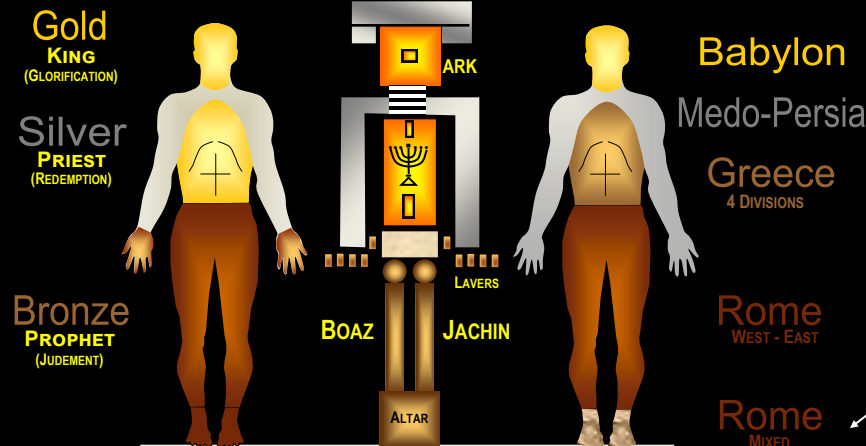

DOME OF THE TABLETS