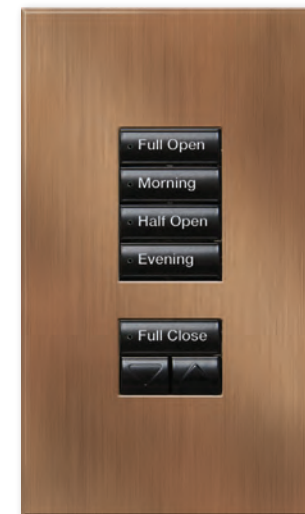

Control styles

Choose between keypad styles to coordinate with each room and any home.

Alisse wall control

Palladiom keypad

seeTouch keypad without insert

seeTouch keypad with insert

seeTouch keypad with insert