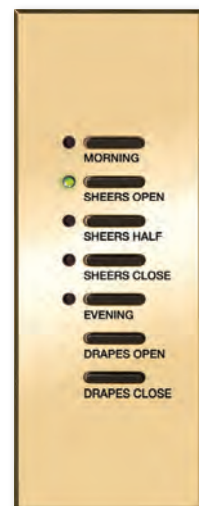

Architrave keypad (door wide)

Please note that colors and finishes are representative and not exact matches. To order a color sample, please contact your HomeWorks provider.