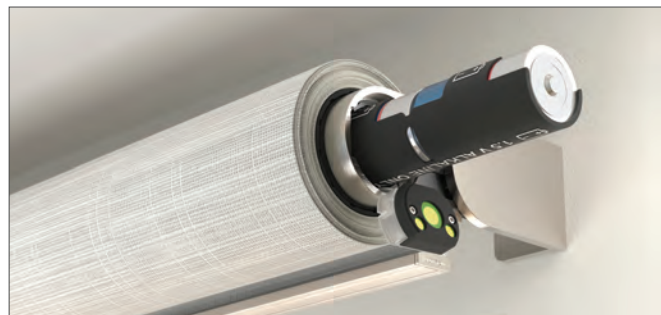

Wire-free flexibility

The Palladiom Wire-Free Shading System brings battery-powered flexibility to the performance and craftsmanship of the Palladiom Shading System.

Lutron's industry-best battery performance delivers 3–5 years of battery life on six, D-cell batteries.