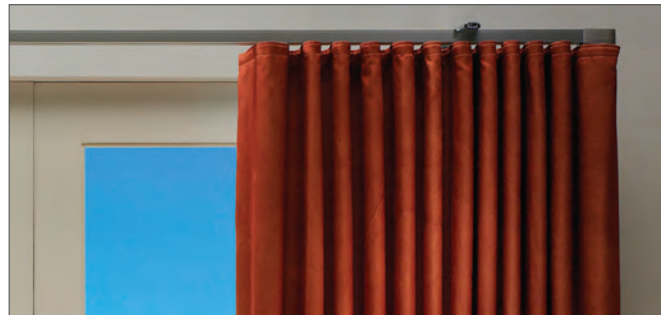

Ripplefold — named for the soft, consistent ripples created by the drapery as it hangs from the track. Fullness of the drapery is determined by the carrier spacing. Lutron ripplefold tracks are available in three fullness factors: 80%, 100%, and 120%.

Mounting options

Choose from wall or ceiling mount. Tracks can be mounted in a cove or recessed into the ceiling.