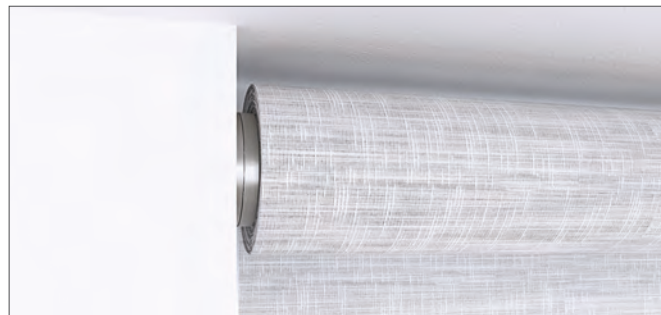

Jamb bracket