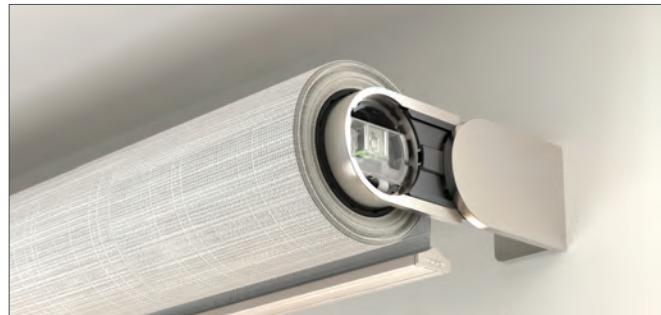

Wire-free flexibility

The Palladiom Wire-Free Shading System brings battery-powered flexibility to the performance and craftsmanship of the Palladiom Shading System.

Lutron's industry-best battery performance delivers 3–5 years of battery life on six, D-cell batteries.