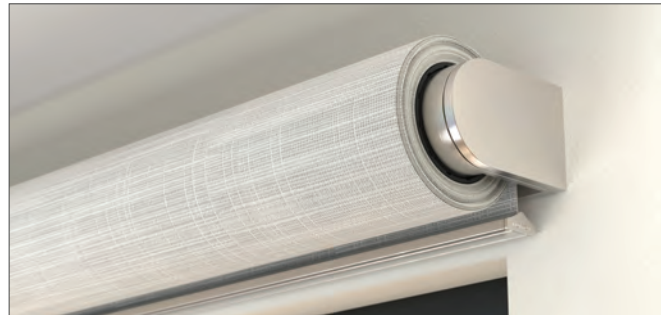

Wire-free flexibility

The Palladiom Wire-Free Shading System brings battery-powered flexibility to the performance and craftsmanship of the Palladiom Shading System.

Lutron's industry-best battery performance delivers 3–5 years of battery life on six, D-cell batteries.