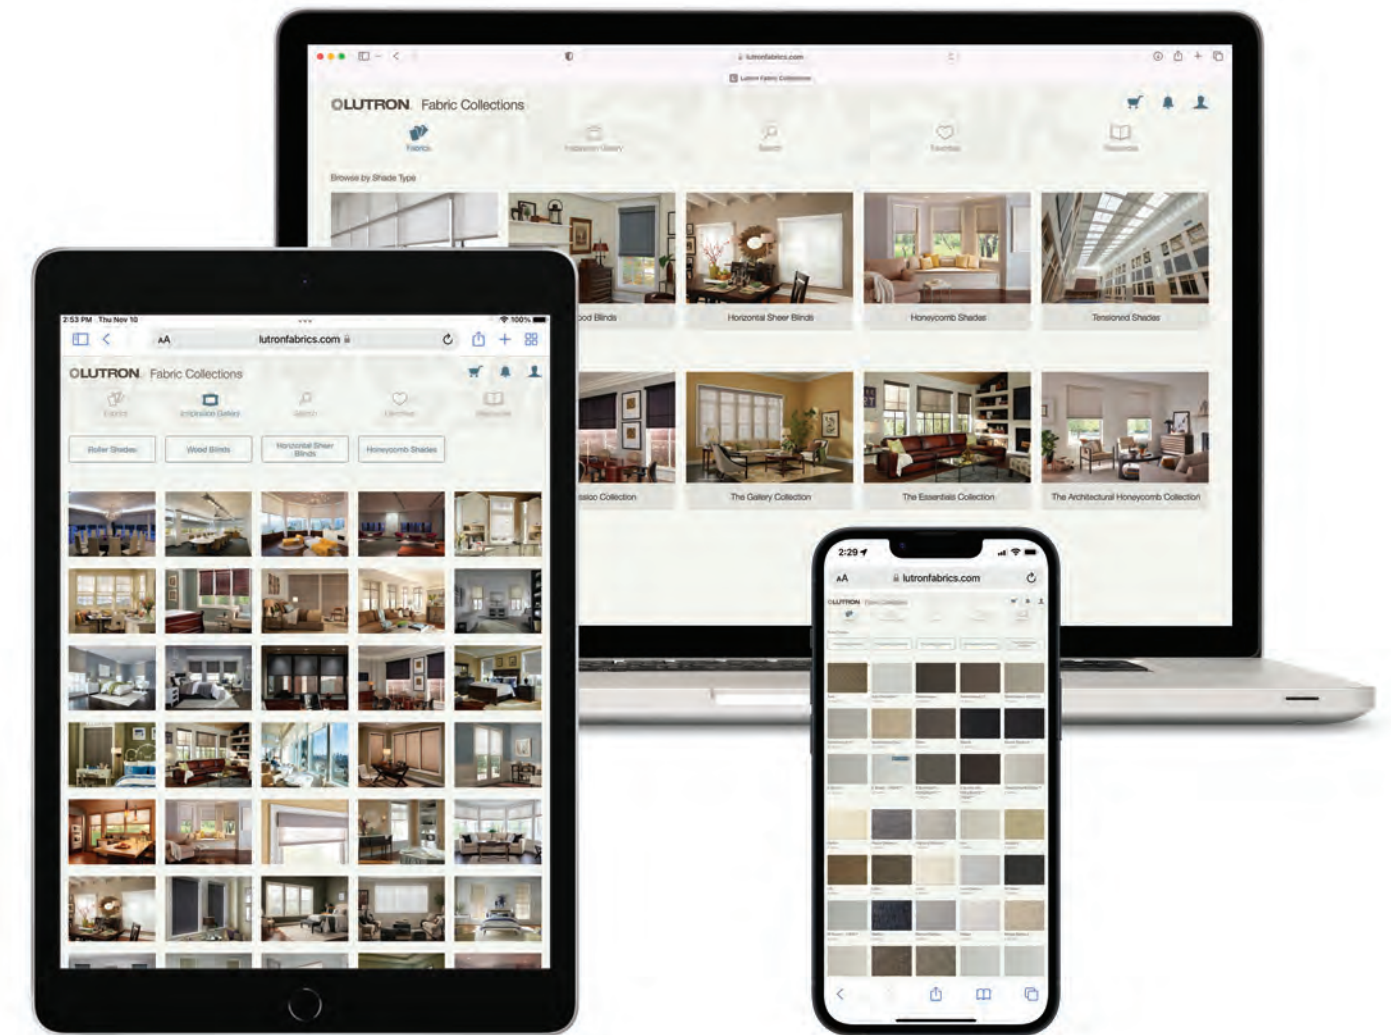

The Classico Collection

The Classico Collection of performance fabrics is available for roller, tensioned, and cable-guided shades.

The Gallery Collection

The Gallery Collection is an extensive line of fashion fabrics for roller shades, horizontal sheer blinds, and wood blinds.

The Architectural Honeycomb Collection

The Architectural Honeycomb Collection includes a palette of neutral colors in a variety of textures and range of opacities, all featuring a modern 3/4 inch cell size.

The Atelier Collection

The Atelier Collection is a curated collection of roller shade fabrics that balances design and function. The collection is organized by color, and each deck includes select colors for the fabric family. In this collection, each sheer fabric has a perfectly coordinating blackout option for simple specification.

Lutronfabrics.com

Browse through Lutron's extensive collection of window shade fabrics using this comprehensive tool. Easily search for fabrics that meet specific shade parameters or find inspiration for your next project by looking through our fabric Photo Gallery. Professionals can stay up to date on all fabric announcements and changes by logging into lutronfabrics.com using your myLutron account — you can even sign up to receive automatic email notifications when changes occur.