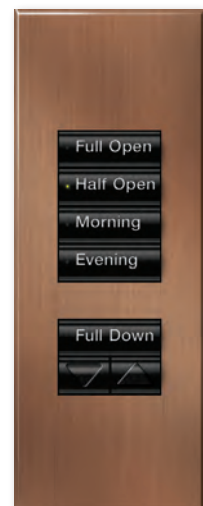

Control styles

Choose between keypad styles to coordinate with each room and any home.

Alisse wall control

Palladiom keypad

seeTouch keypad without insert

seeTouch keypad with insert

seeTouch keypad with insert