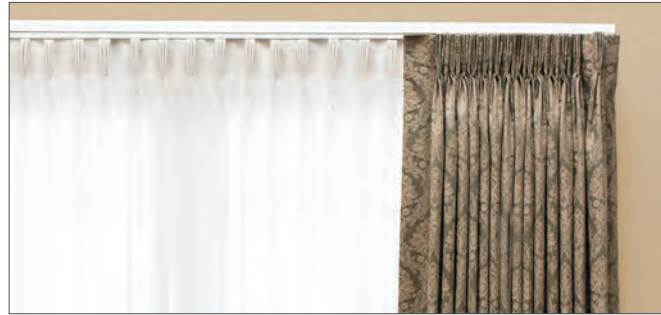

Pleat styles

Pinch pleat — named for the pleated look created by pinched gatherings of the fabric at the top of the drapery. When installed, pins on the back of the drapery are simply looped through the carriers on the track.