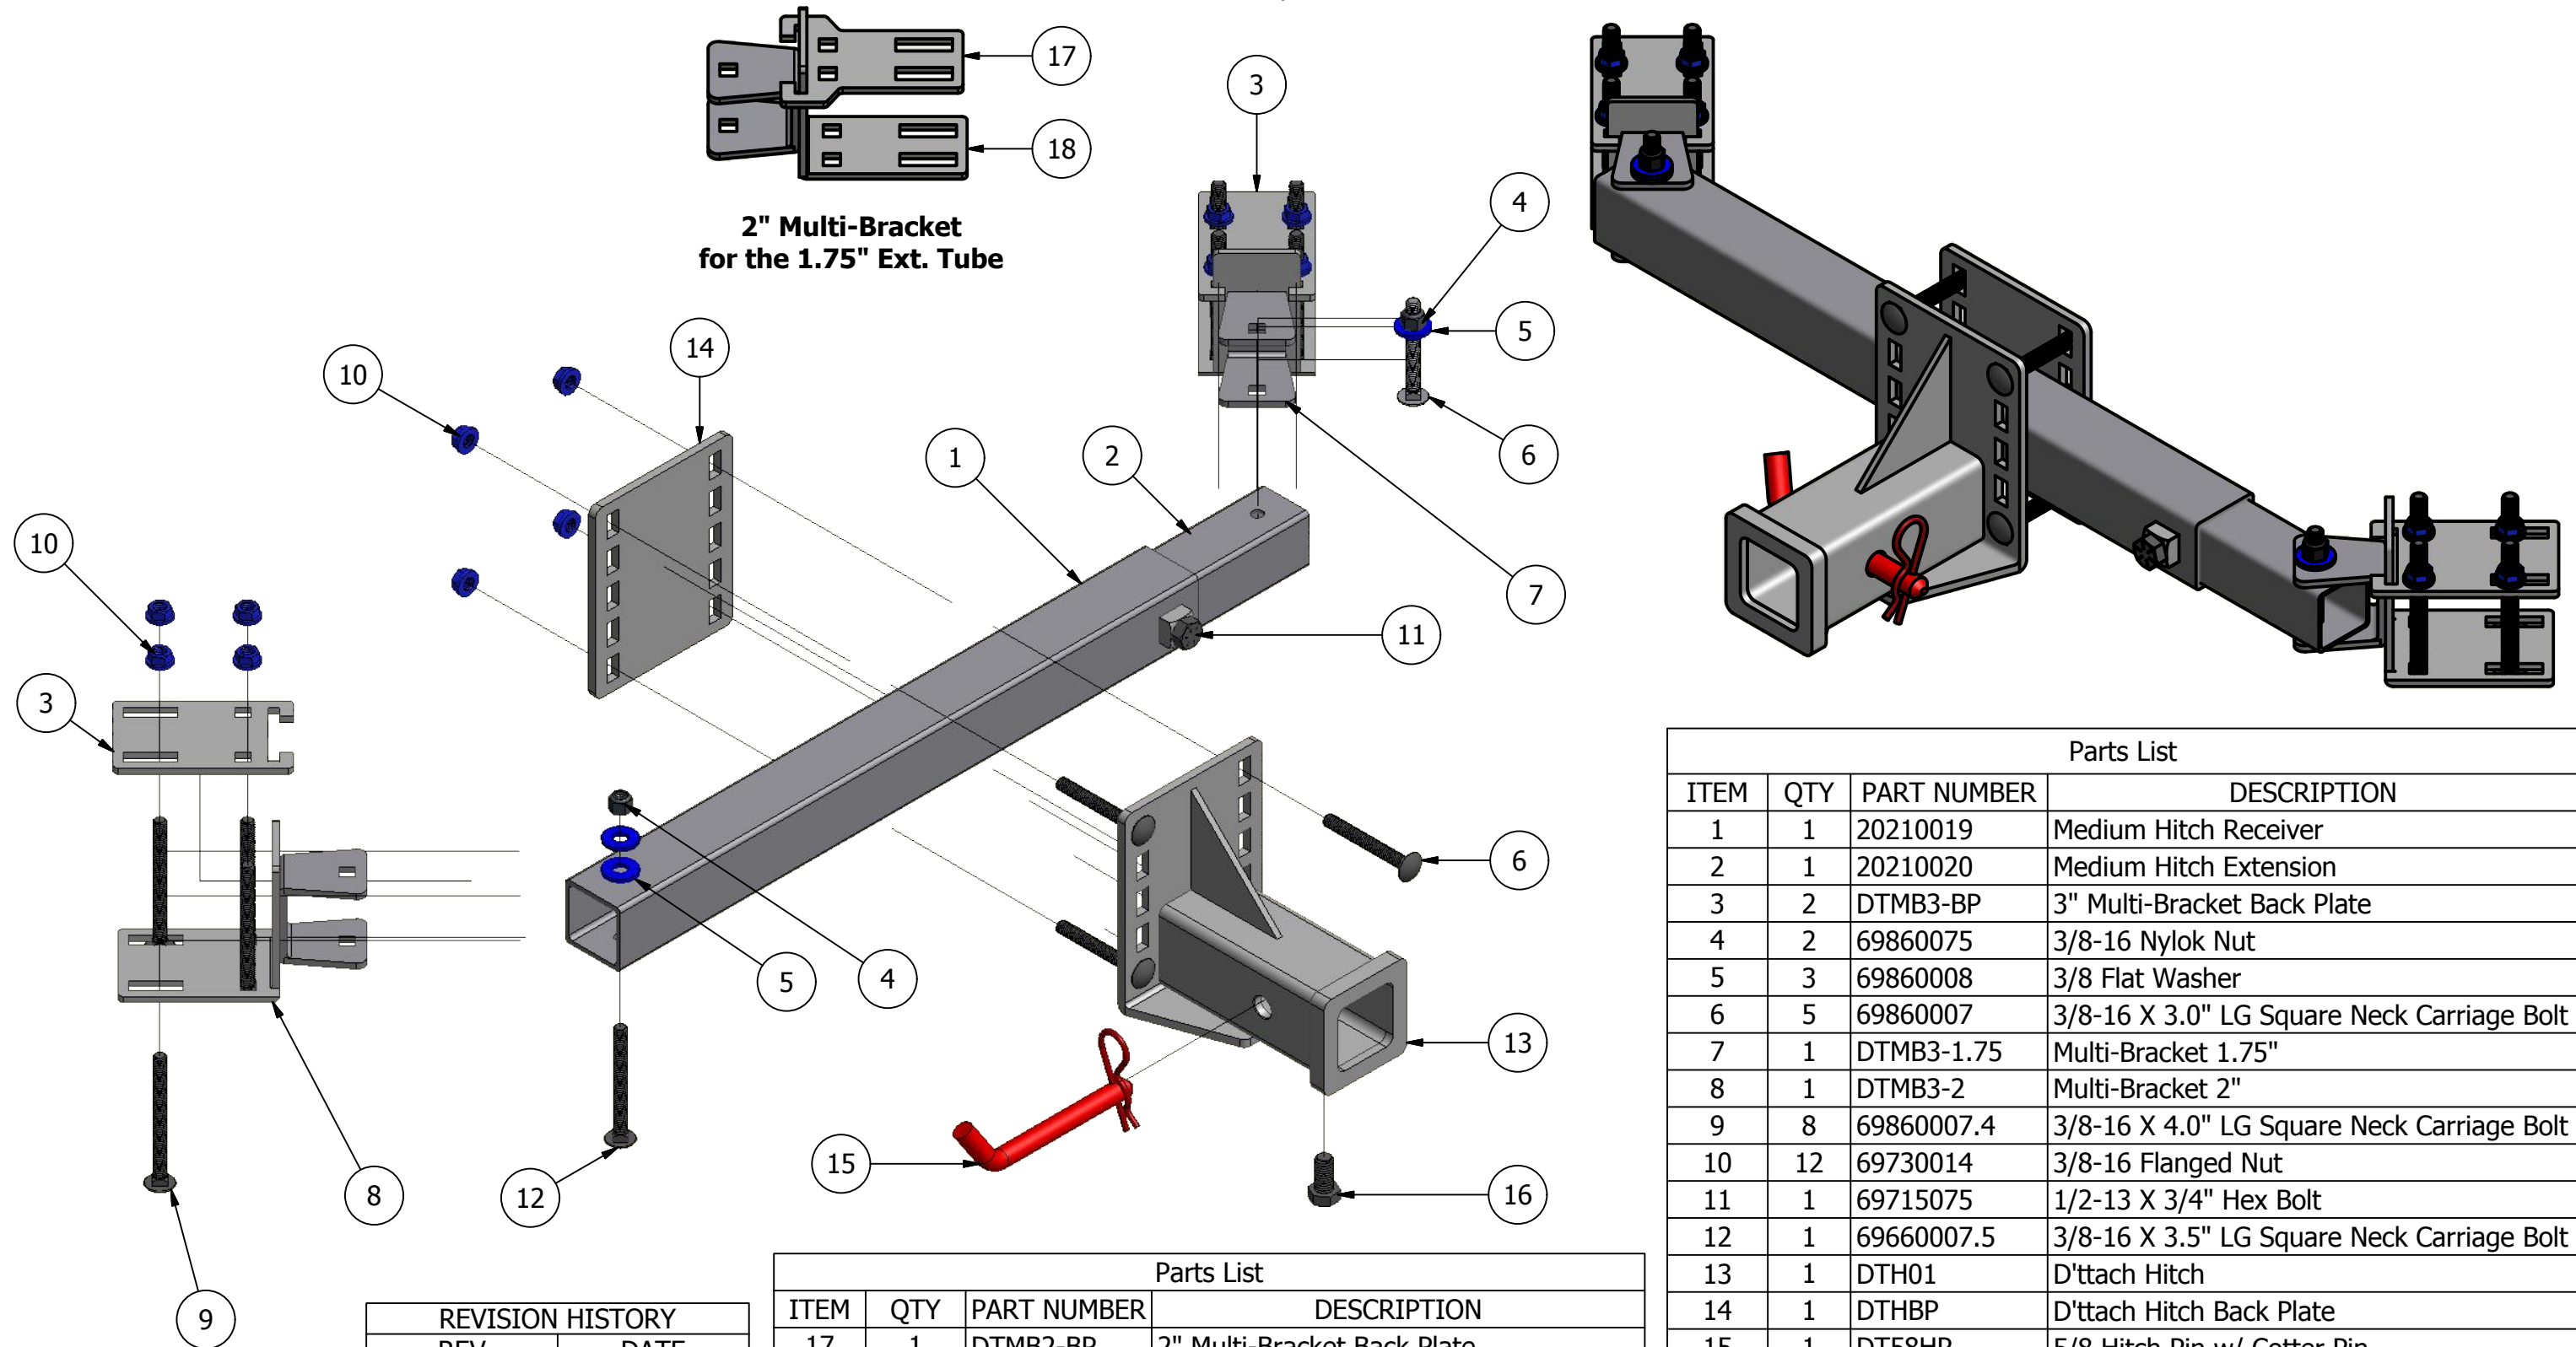

NOTE: Part Number **DTHMED-UNI+1** 2020 & Up Medium Telescopic Cross Bar Spans 26-36 inches between castor arms with 2 - 3" Multi-Brackets & 1 - 2" Multi-Bracket. Includes all parts below.

**2" Multi-Bracket
for the 1.75" Ext. Tube**

Parts List			
ITEM	QTY	PART NUMBER	DESCRIPTION
1	1	20210019	Medium Hitch Receiver
2	1	20210020	Medium Hitch Extension
3	2	DTMB3-BP	3" Multi-Bracket Back Plate
4	2	69860075	3/8-16 Nylok Nut
5	3	69860008	3/8 Flat Washer
6	5	69860007	3/8-16 X 3.0" LG Square Neck Carriage Bolt
7	1	DTMB3-1.75	Multi-Bracket 1.75"
8	1	DTMB3-2	Multi-Bracket 2"
9	8	69860007.4	3/8-16 X 4.0" LG Square Neck Carriage Bolt
10	12	69730014	3/8-16 Flanged Nut
11	1	69715075	1/2-13 X 3/4" Hex Bolt
12	1	69660007.5	3/8-16 X 3.5" LG Square Neck Carriage Bolt
13	1	DTH01	D'ttach Hitch
14	1	DTHBP	D'ttach Hitch Back Plate
15	1	DT58HP	5/8 Hitch Pin w/ Cotter Pin
16	1	69715100	1/2-13 X 1.0" Hex Bolt

Parts List			
ITEM	QTY	PART NUMBER	DESCRIPTION
17	1	DTMB2-BP	2" Multi-Bracket Back Plate
18	1	DTMB2-1.75	2" Multi-Bracket for 1.75" Ext. Tube

REVISION HISTORY	
REV	DATE
C	02/13/2021