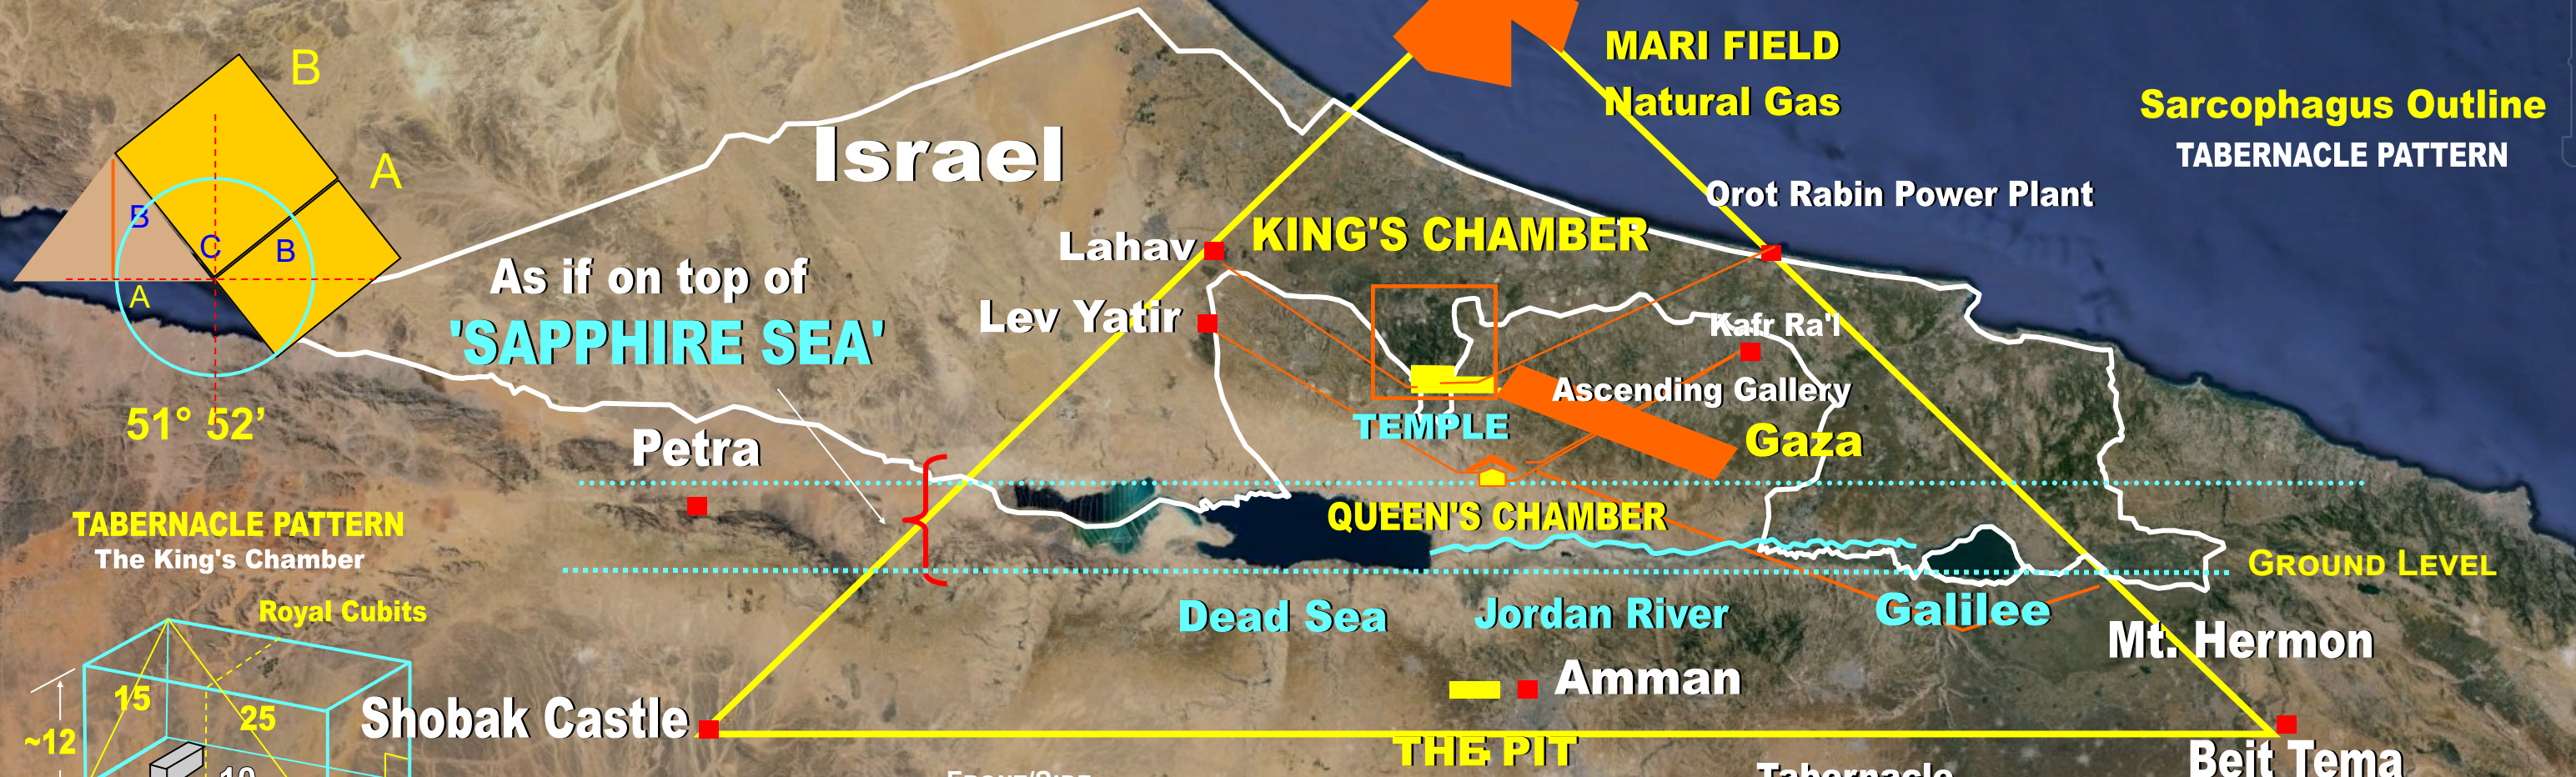

ISRAEL GREAT PYRAMID PATTERN

SACRED BLUEPRINTS OF THE HOUSE OF YHVH AND ISRAEL

This illustration suggests that if one places the Great Pyramid Overlay, onto the entire length of Israel Proper, the Chambers appear to match the with Jerusalem, Jericho and Amman. The Sea of Sapphire would be one which the Throne of YHVH is set up in Heaven, based on Biblical Inferences and Visions.

TABERNACLE PATTERN
The King's Chamber

Tabernacle

Holy of Holies
10x10x10
Length - Width - Height

Image Landsat
Data SIO, NOAA, U.S. Navy, NGA, GEBCO

Google earth