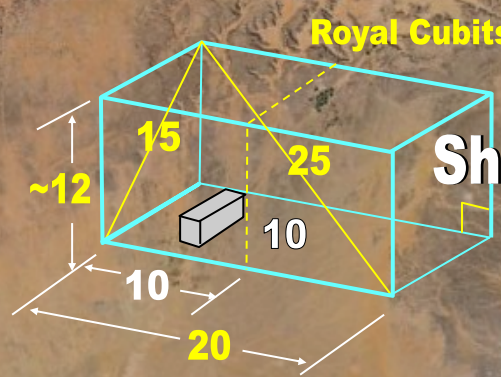

ISRAEL GREAT PYRAMID PATTERN

SACRED BLUEPRINTS OF THE HOUSE OF YHVH AND ISRAEL

This illustration suggests that if one places the Great Pyramid Overlay, onto the entire length of Israel Proper, the Chambers appear to match the with Jerusalem, Jericho and Amman. The Sea of Sapphire would be one which the Throne of YHVH is set up in Heaven, based on Biblical Inferences and Visions.

TABERNACLE PATTERN
The King's Chamber

Tabernacle

Holy of Holies
10x10x10
Length - Width - Height

Image Landsat
Data SIO, NOAA, U.S. Navy, NGA, GEBCO

Google earth