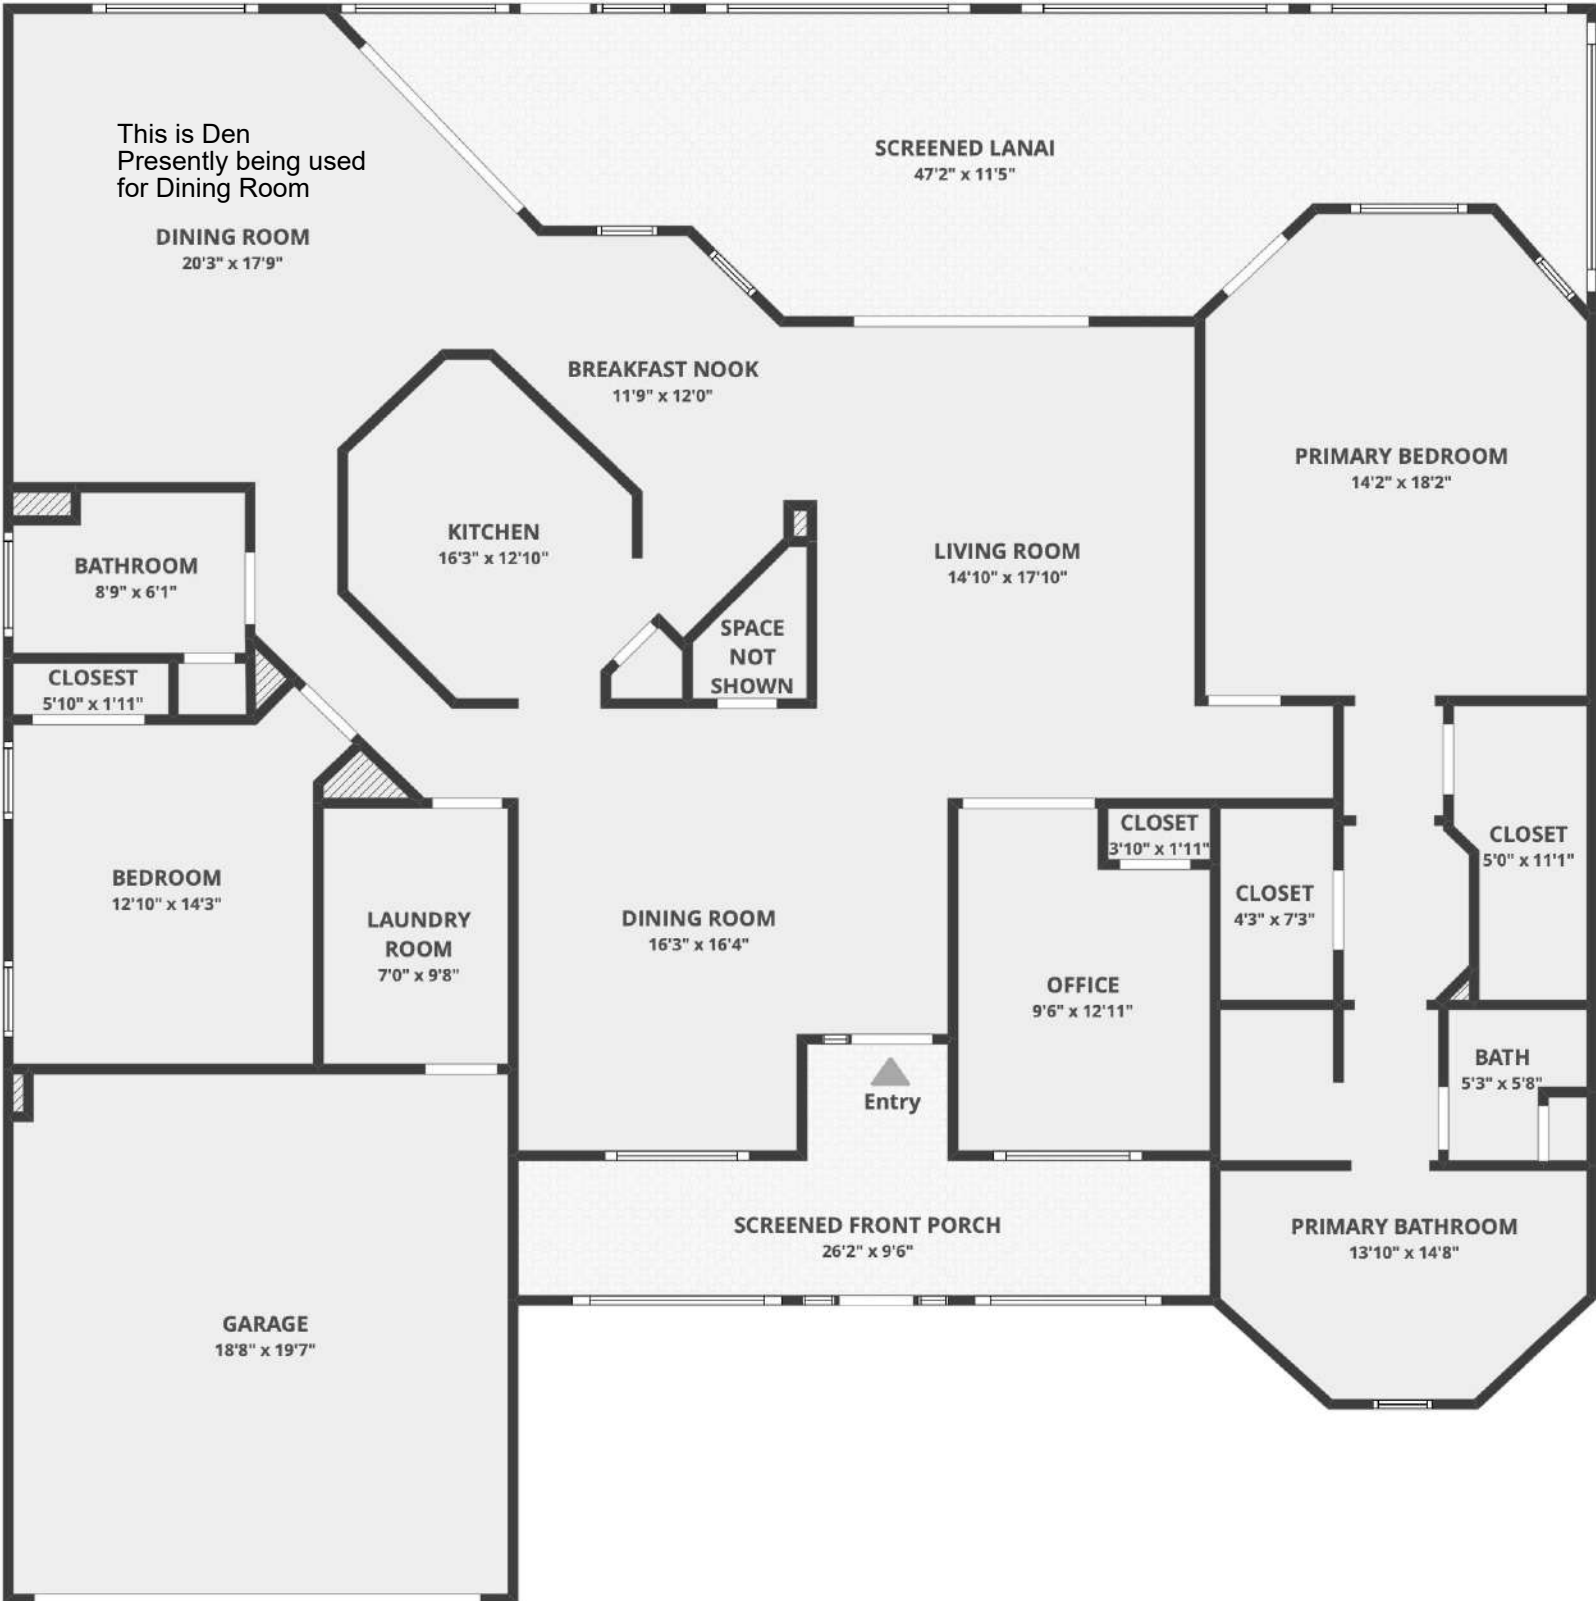

Total internal size approx. 2257 sqft